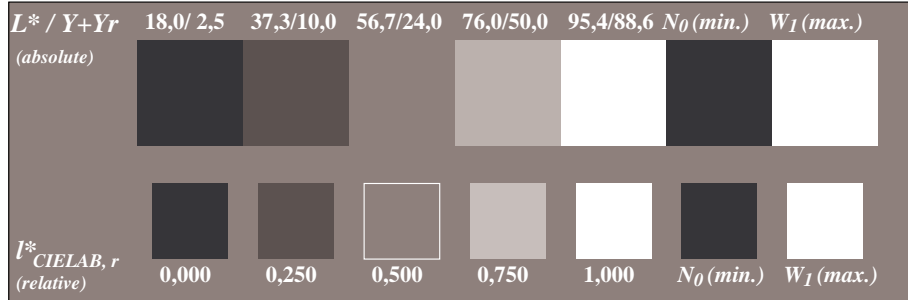

Picture C2: 5 visual equidistant L^* -grey steps + N_0 + W_I ; Use of the PS operator *000n* setcmycolor*

Picture C2: 5 visual equidistant L^* -grey steps + N_0 + W_I ; Use of the PS operator *w* setgray*

Picture C2: 5 visual equidistant L^* -grey steps + N_0 + W_I ; Use of the PS operator *nnn0* setcmykcolor*

Picture C2: 5 visual equidistant L^* -grey steps + N_0 + W_I ; Use of the PS operator *www* setrgbcolor*

Picture C2: 5 visual equidistant L^* -grey steps + N_0 + W_I ; Use of the PS operator *lab* setcolor*

Picture C2: 5 visual equidistant L^* -grey steps + N_0 + W_I ; Use of the PS operator *LAB* setcolor*