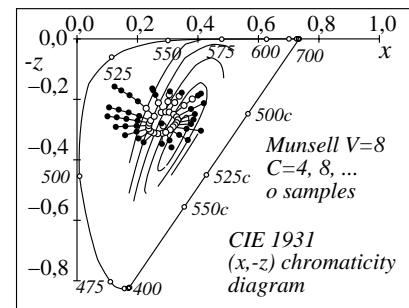

See for similar files: <http://www.ps.bam.de/WE53/>
 Technical information: <http://www.ps.bam.de>

Version 2.1, io=1,1; iLRS; oLRS, CIEXYZ

BAM registration: 20060301-WE53/10L/L53E00FP.PS/.PDF BAM material: code=rh4ta
 application for measurement of printer or monitor systems, Yr=2.5, XYZ
 /WE53/ Form: /1/, Serie: /1/, Page: 1 Page count: 1

WE530-1, Colours in (x,y) chromaticity diagram

WE530-2, Colours in (a,b) chromaticity diagram

WE531-1, Colours in (x,-z) chromaticity diagram

WE531-2, Colours in (u',v') chromaticity diagram

WE530-3, Colours in (a',b') colour diagram