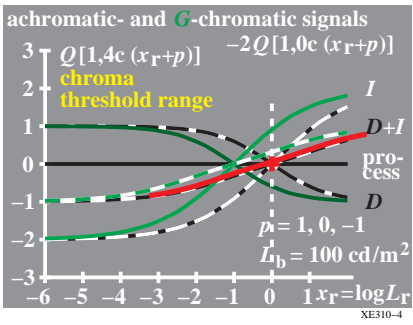

See for similar files: <http://www.ps.bam.de/XE31/>
Technical information: <http://www.ps.bam.de>

Version 2.1, io=1,1

BAM registration: 20061001-XE31/10L/L31E00NP.PS/.PDF
application for measurement of printer or monitor systems

BAM material: code=rh4ta
/XE31/ Form 1/2, Serie: 1/1, Page: 1 Page count: 1