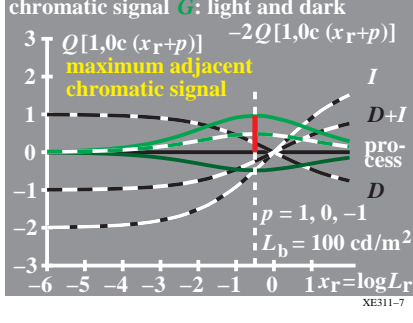

See for similar files: <http://www.ps.bam.de/XE31/>
Technical information: <http://www.ps.bam.de>

Version 2.1, io=1,1

BAM registration: 20061001-XE31/10L/L31E00NP.PS/.PDF
application for measurement of printer or monitor systems

BAM material: code=rh4ta
/XE31/ Form 1/2, Serie: 1/1, Page: 1 Page count: 1