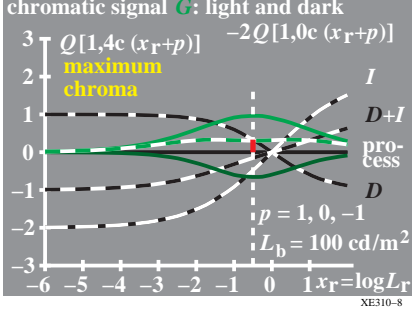

See for similar files: <http://www.ps.bam.de/XE31/>
Technical information: <http://www.ps.bam.de>

Version 2.1, io=1,1

BAM registration: 20061001-XE31/10L/L31E00NP.PS/.PDF
application for measurement of printer or monitor systems

BAM material: code=rh4ta
/XE31/ Form 1/2, Serie: 1/1, Page: 1 Page count: 1