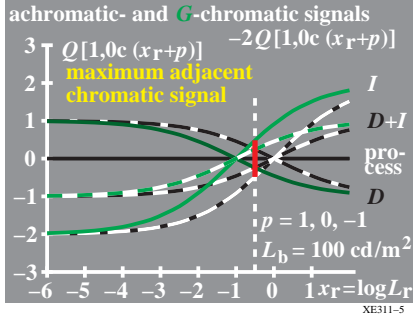

See for similar files: <http://www.ps.bam.de/XE31/>
Technical information: <http://www.ps.bam.de>

Version 2.1, io=1,1

BAM registration: 20061001-XE31/10L/L31E00NP.PS/.PDF
application for measurement of printer or monitor systems

BAM material: code=rh4ta
/XE31/ Form 1/2, Serie: 1/1, Page: 1 Page count: 1