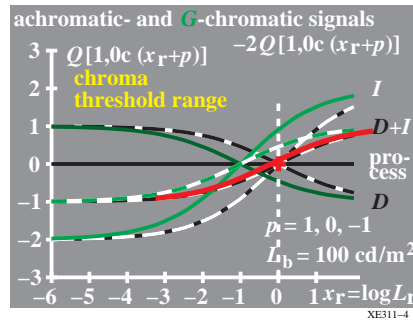

See for similar files: <http://www.ps.bam.de/XE31/>
Technical information: <http://www.ps.bam.de>

Version 2.1, io=1,1

BAM registration: 20061001-XE31/10L/L31E00NP.PS/.PDF
application for measurement of printer or monitor systems

BAM material: code=rh4ta
/XE31/ Form 1/2, Serie: 1/1, Page: 1 Page count: 1