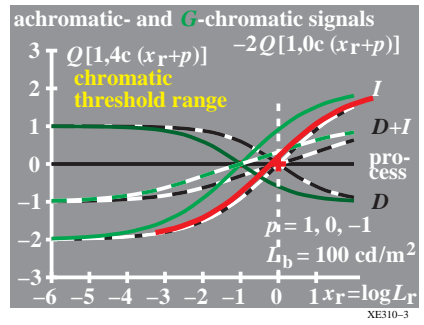

See for similar files: <http://www.ps.bam.de/XE31/>
Technical information: <http://www.ps.bam.de>

Version 2.1, io=1,1

BAM registration: 20061001-XE31/10L/L31E00NP.PS/.PDF
application for measurement of printer or monitor systems

BAM material: code=rh4ta
/XE31/ Form 1/2, Serie: 1/1, Page: 1 Page count: 1