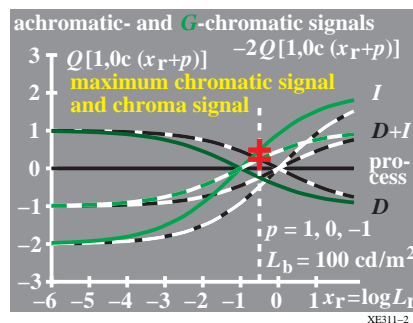

See for similar files: <http://www.ps.bam.de/XE31/>
Technical information: <http://www.ps.bam.de>

Version 2.1, io=1,1

BAM registration: 20061001-XE31/10L/L31E00NP.PS/.PDF
application for measurement of printer or monitor systems

BAM material: code=rh4ta
/XE31/ Form 1/2, Serie: 1/1, Page: 1 Page count: 1