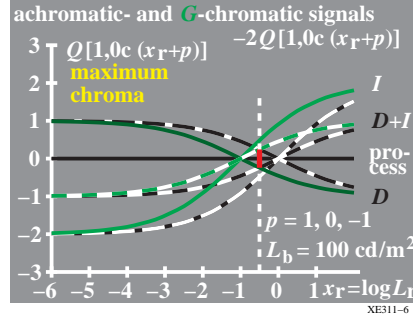

See for similar files: <http://www.ps.bam.de/XE31/>
Technical information: <http://www.ps.bam.de>

Version 2.1, io=1,1

BAM registration: 20061001-XE31/10L/L31E00NP.PS/.PDF
application for measurement of printer or monitor systems

BAM material: code=rh4ta
/XE31/ Form 1/2, Serie: 1/1, Page: 1 Page count: 1