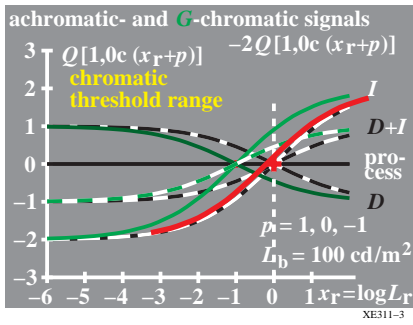

See for similar files: <http://www.ps.bam.de/XE31/>
Technical information: <http://www.ps.bam.de>

Version 2.1, io=1,1

BAM registration: 20061001-XE31/10L/L31E00NP.PS/.PDF
application for measurement of printer or monitor systems

BAM material: code=rh4ta
/XE31/ Form 1/2, Serie: 1/1, Page: 1 Page count: 1