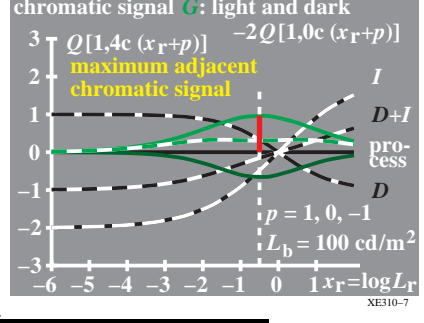

See for similar files: <http://www.ps.bam.de/XE31/>
Technical information: <http://www.ps.bam.de>

Version 2.1, io=1,1

BAM registration: 20061001-XE31/10L/L31E00NP.PS/.PDF
application for measurement of printer or monitor systems

BAM material: code=rh4ta
/XE31/ Form 1/2, Serie: 1/1, Page: 1 Page count: 1