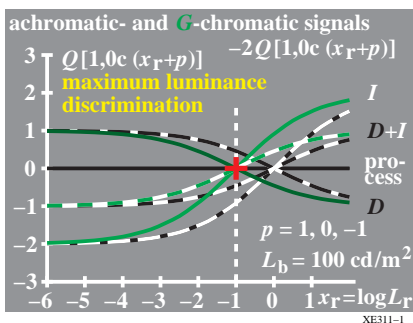

See for similar files: <http://www.ps.bam.de/XE31/>
Technical information: <http://www.ps.bam.de>

Version 2.1, io=1,1

BAM registration: 20061001-XE31/10L/L31E00NP.PS/.PDF
application for measurement of printer or monitor systems

BAM material: code=rh4ta
/XE31/ Form 1/2, Serie: 1/1, Page: 1 Page count: 1