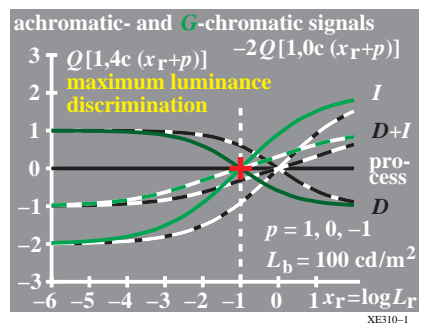

See for similar files: <http://www.ps.bam.de/XE31/>
Technical information: <http://www.ps.bam.de>

Version 2.1, io=1,1

BAM registration: 20061001-XE31/10L/L31E00NP.PS/.PDF
application for measurement of printer or monitor systems

BAM material: code=rh4ta
/XE31/ Form 1/2, Serie: 1/1, Page: 1 Page count: 1