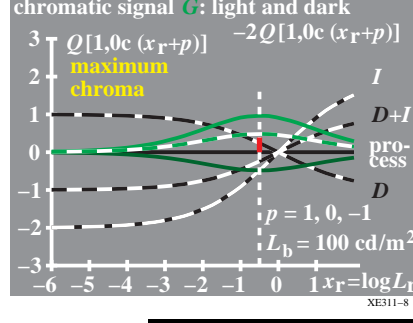

See for similar files: <http://www.ps.bam.de/XE31/>
Technical information: <http://www.ps.bam.de>

Version 2.1, io=1,1

BAM registration: 20061001-XE31/10L/L31E00NP.PS/.PDF
application for measurement of printer or monitor systems

BAM material: code=rh4ta
/XE31/ Form 1/2, Serie: 1/1, Page: 1 Page count: 1