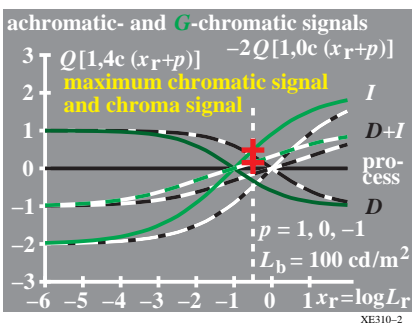

See for similar files: <http://www.ps.bam.de/XE31/>
Technical information: <http://www.ps.bam.de>

Version 2.1, io=1,1

BAM registration: 20061001-XE31/10L/L31E00NP.PS/.PDF
application for measurement of printer or monitor systems

BAM material: code=rh4ta
/XE31/ Form 1/2, Serie: 1/1, Page: 1 Page count: 1