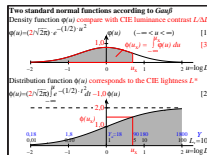

see similar files: http://farbe.li.tu-berlin.de/AET7/AET7/HTM
 technical information: http://farbe.li.tu-berlin.de or http://130.149.60.45/~farbmetrik

TUB registration: 20201101-AET7/AET7/L0N1.TXT /PS
 application for evaluation and measurement of display or print output