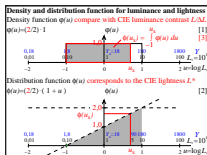

see similar files: http://farbe.li.tu-berlin.de/AET7/AET7/HTM
 technical information: http://farbe.li.tu-berlin.de or http://130.149.60.45/~farbmetrik

TUB registration: 20201101-AET7/AET7/L0N1.TXT /PS
 application for evaluation and measurement of display or print output