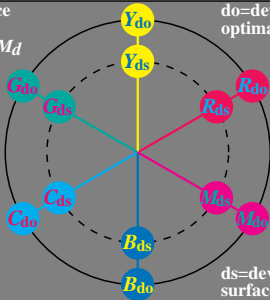

six device
colours
RYGCBM_d

do=device
optimal colours

ds=device
surface colours