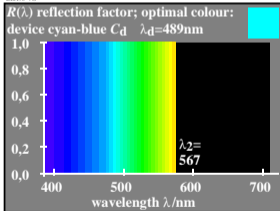

BEA70-7G

BEA70-7C

BEA70-7Y

BEA70-7W

BEA70-7B

BEA70-7R

BEA70-7M

Wavelength ranges for
CIE standard illuminant D65