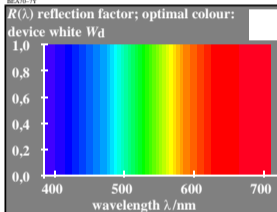

BEA70-7G

BEA70-7C

BEA70-7Y

BEA70-7W

BEA70-7B

BEA70-7R

BEA70-7M

Wavelength ranges for
CIE standard illuminant D65