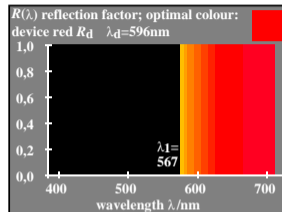

BEA70-7G

BEA70-7C

BEA70-7Y

BEA70-7W

BEA70-7B

BEA70-7R

BEA70-7M

Wavelength ranges for
CIE standard illuminant D65