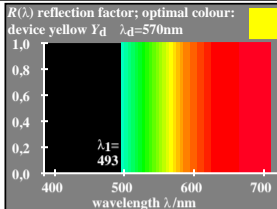

BEA70-7G

BEA70-7C

BEA70-7Y

BEA70-7W

BEA70-7B

BEA70-7R

BEA70-7M

Wavelength ranges for
CIE standard illuminant D65