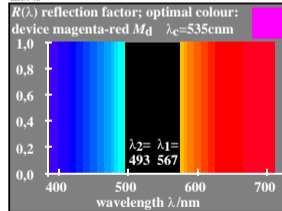

BEA70-7G

BEA70-7C

BEA70-7Y

BEA70-7W

BEA70-7B

BEA70-7R

BEA70-7M

Wavelength ranges for
CIE standard illuminant D65