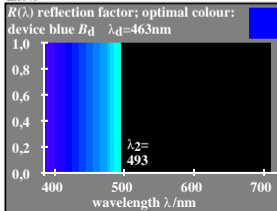

BEA70-7G

BEA70-7C

BEA70-7Y

BEA70-7W

BEA70-7B

BEA70-7R

BEA70-7M

Wavelength ranges for
CIE standard illuminant D65