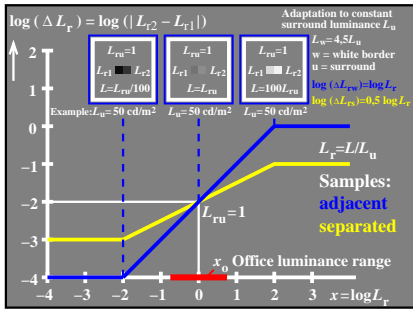

see similar files: <http://farbe.li.tu-berlin.de/CEA3/CEA3.HTM>
technical information: <http://farbe.li.tu-berlin.de> or <http://130.149.60.45/~farbmetrik>

TUB registration: 20201101-CEA3/CEA3L0NP.PDF /.PS
application for evaluation and measurement of display or print output
TUB material: code=rh4ta

CEA30-3N