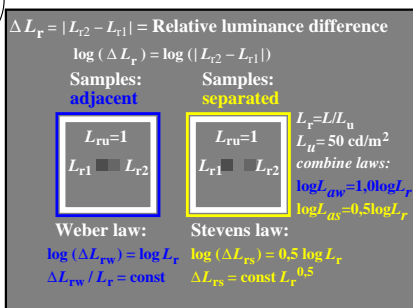

see similar files: <http://farbe.li.tu-berlin.de/CEA3/CEA3.HTM>
 technical information: <http://farbe.li.tu-berlin.de> or <http://130.149.60.45/~farbmetrik>

TUB registration: 20201101-CEA3/CEA3L0NP.PDF /.PS
 application for evaluation and measurement of display or print output
 TUB material: code=rh4ta