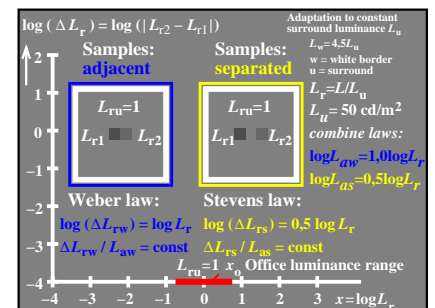

see similar files: <http://farbe.li.tu-berlin.de/CEA3/CEA3.HTM>
technical information: <http://farbe.li.tu-berlin.de> or <http://130.149.60.45/~farbmetrik>

TUB registration: 20201101-CEA3/CEA3L0NP.PDF /.PS
application for evaluation and measurement of display or print output
TUB material: code=rh4ta

CEA30-2N