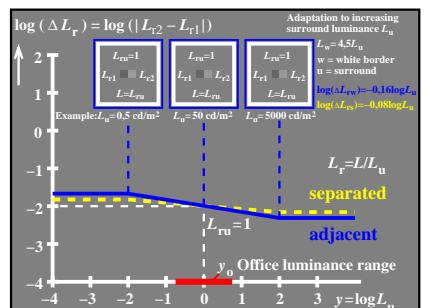

see similar files: <http://farbe.li.tu-berlin.de/CEA3/CEA3.HTM>
technical information: <http://farbe.li.tu-berlin.de> or <http://130.149.60.45/~farbmetrik>

TUB registration: 20201101-CEA3/CEA3L0NP.PDF /.PS
application for evaluation and measurement of display or print output
TUB material: code=rh4ta

CEA31-2N