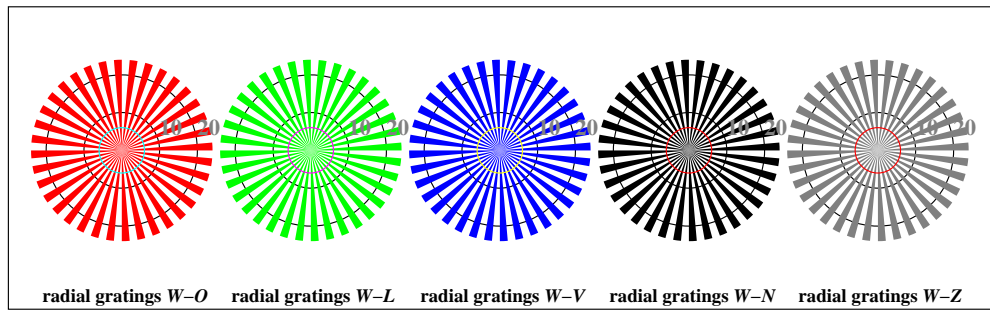

<http://color.li.tu-berlin.de/DEE1/DEE1L0NP.PDF> /PS; start output
 Order information of production company (e.g. Web-site) for ISO-test chart (e.g. code=rha4ra-I04)

Test chart no. 4 for color copiers, proposal for ISO 15775/ed-2, see
<http://standards.iso.org/iso/15775/ed-2/index.html> or <http://color.li.tu-berlin.de/DED0/15775.html>