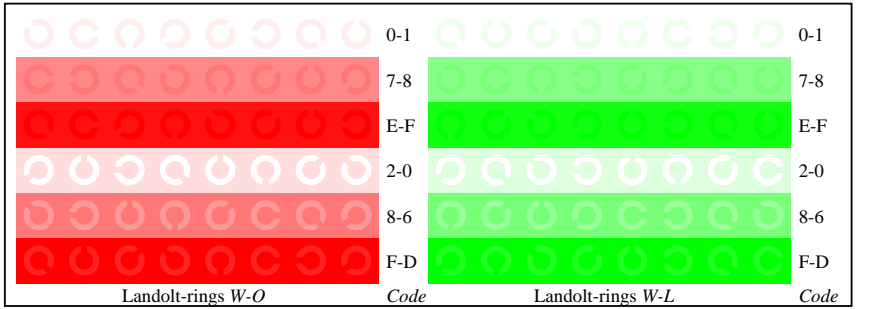

IE721-3, Picture D5: Script and Landolt-rings N, O, L, V, Z; PS operator *olv* setrgbcolor*

IE721-5, Picture D6: Landolt-rings W-O, W-L; PS operator *olv* setrgbcolor*