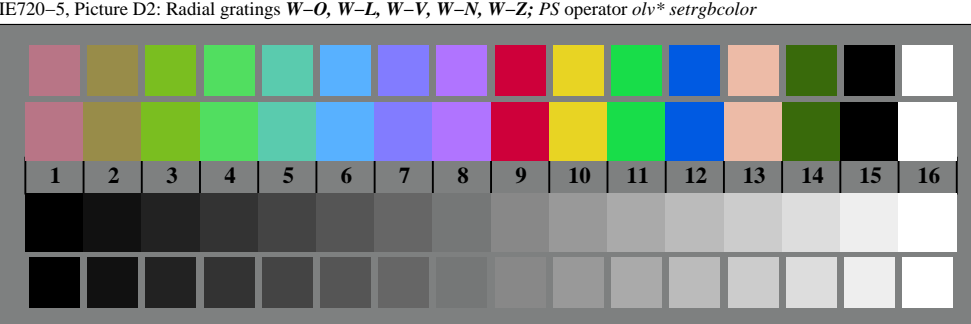

TUB registration: 20090901-IE72/IE72LONP.PS /.PDF  
 application for measurement of printer or monitor systems

TUB material: code=rh4ta

IE720-3, Picture D1: Flower motif, 14 CIE-test colours, 16 grey steps (nf); PS operators *settransfer*, 3 *colorimage*

Radial grating W-O Radial grating W-L Radial grating W-V Radial grating W-N Radial grating W-Z  
 IE720-5, Picture D2: Radial gratings W-O, W-L, W-V, W-N, W-Z; PS operator *olv\* setrgbcolor*

IE720-7, Picture D3: 14 CIE-test colours and 2 + 16 grey steps; Use of PS operator *olv\* setrgbcolor*