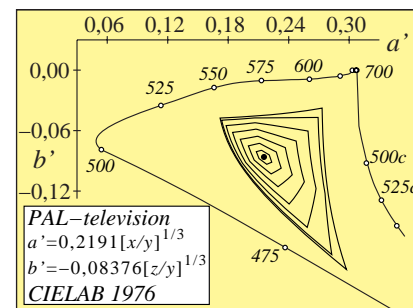

http://130.149.60.45/~farbmetrik/ME40/ME40LONA.TXT /.PS; start output
 N: No Output Linearization (OL) data in File (F), Startup (S) or Device (D)

TUB-test chart ME40; Richter: Computer graphics, colorimetry
 Colour book series: colorimetric tables and calculations no. 2

input: cmyk setcmykcolor
 output: no colour data change

TUB registration: 20101101-ME40/ME40LONA.TXT /.PS
 application for measurement of printer or monitor systems

TUB material: code=rh4ta