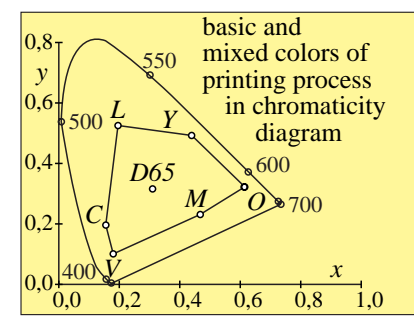

http://130.149.60.45/~farbmetrik/ME40/ME40LONA.TXT /.PS; start output
 N: No Output Linearization (OL) data in File (F), Startup (S) or Device (D)

TUB-test chart ME40; Richter: Computer graphics, colorimetry
 Colour book series: colorimetric tables and calculations no. 2

input: cmyk setcmykcolor
 output: no colour data change

TUB registration: 20101101-ME40/ME40LONA.TXT /.PS
 application for measurement of printer or monitor systems

TUB material: code=rh4ta