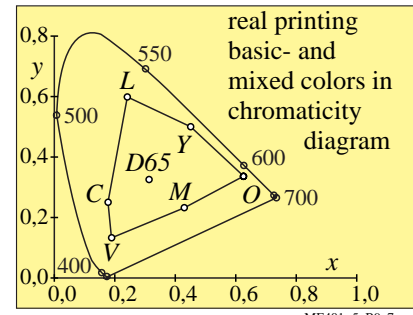

http://130.149.60.45/~farbmetrik/ME40/ME40LONA.TXT /.PS; start output
 N: No Output Linearization (OL) data in File (F), Startup (S) or Device (D)

TUB-test chart ME40; Richter: Computer graphics, colorimetry
 Colour book series: colorimetric tables and calculations no. 2

input: cmyk setcmykcolor
 output: no colour data change

TUB registration: 20101101-ME40/ME40LONA.TXT /.PS
 application for measurement of printer or monitor systems

TUB material: code=rh4ta