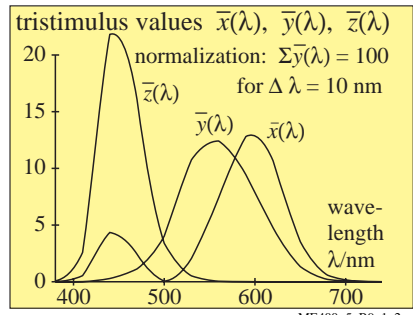

http://130.149.60.45/~farbmetrik/ME40/ME40LONA.TXT /.PS; start output
 N: No Output Linearization (OL) data in File (F), Startup (S) or Device (D)

TUB-test chart ME40; Richter: Computer graphics, colorimetry
 Colour book series: colorimetric tables and calculations no. 2