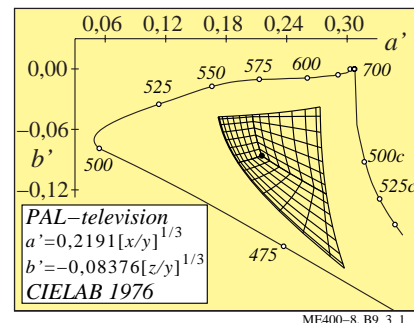

http://130.149.60.45/~farbmetrik/ME40/ME40LONA.TXT /.PS; start output
 N: No Output Linearization (OL) data in File (F), Startup (S) or Device (D)

TUB-test chart ME40; Richter: Computer graphics, colorimetry
 Colour book series: colorimetric tables and calculations no. 2

input: cmyk setcmykcolor
 output: no colour data change

TUB registration: 20101101-ME40/ME40LONA.TXT /.PS
 application for measurement of printer or monitor systems

TUB material: code=rh4ta