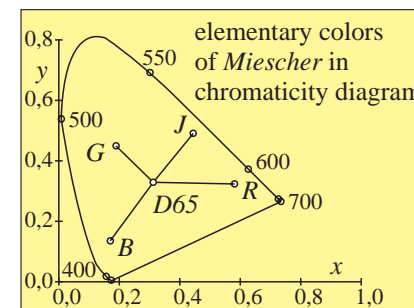

http://130.149.60.45/~farbmetrik/ME40/ME40LONA.TXT /.PS; start output
 N: No Output Linearization (OL) data in File (F), Startup (S) or Device (D)

TUB-test chart ME40; Richter: Computer graphics, colorimetry
 Colour book series: colorimetric tables and calculations no. 2

input: cmyk setcmykcolor
 output: no colour data change

TUB registration: 20101101-ME40/ME40LONA.TXT /.PS
 application for measurement of printer or monitor systems

TUB material: code=rh4ta