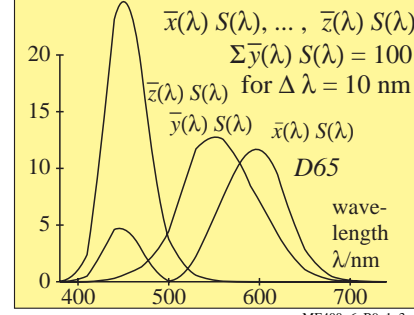

http://130.149.60.45/~farbmetrik/ME40/ME40LONA.TXT /.PS; start output
 N: No Output Linearization (OL) data in File (F), Startup (S) or Device (D)

TUB-test chart ME40; Richter: Computer graphics, colorimetry
 Colour book series: colorimetric tables and calculations no. 2

input: cmyk setcmykcolor
 output: no colour data change

TUB registration: 20101101-ME40/ME40LONA.TXT /.PS
 application for measurement of printer or monitor systems

TUB material: code=rh4ta