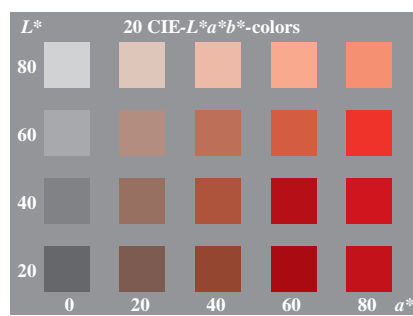

http://130.149.60.45/~farbmetrik/ME40/ME40LONA.TXT /.PS; start output
 N: No Output Linearization (OL) data in File (F), Startup (S) or Device (D)

TUB-test chart ME40; Richter: Computer graphics, colorimetry
 Colour book series: colorimetric tables and calculations no. 2

input: cmyk setcmykcolor
 output: no colour data change

TUB registration: 20101101-ME40/ME40LONA.TXT /.PS
 application for measurement of printer or monitor systems

TUB material: code=rh4ta