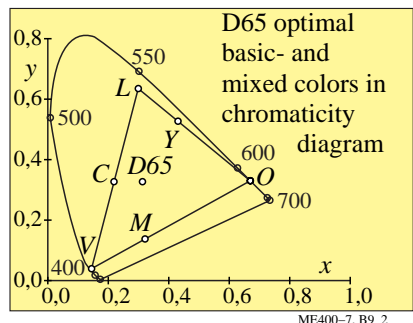

http://130.149.60.45/~farbmetrik/ME40/ME40LONA.TXT /.PS; start output
 N: No Output Linearization (OL) data in File (F), Startup (S) or Device (D)

TUB-test chart ME40; Richter: Computer graphics, colorimetry
 Colour book series: colorimetric tables and calculations no. 2

input: cmyk setcmykcolor
 output: no colour data change

TUB registration: 20101101-ME40/ME40LONA.TXT /.PS
 application for measurement of printer or monitor systems

TUB material: code=rh4ta