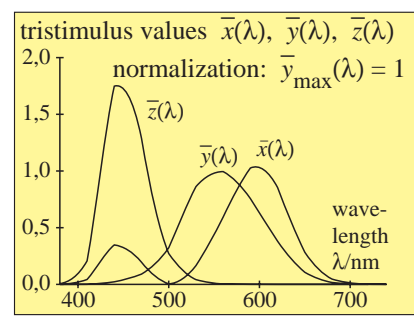

http://130.149.60.45/~farbmetrik/ME40/ME40LONA.TXT /.PS; start output
 N: No Output Linearization (OL) data in File (F), Startup (S) or Device (D)

TUB-test chart ME40; Richter: Computer graphics, colorimetry
 Colour book series: colorimetric tables and calculations no. 2