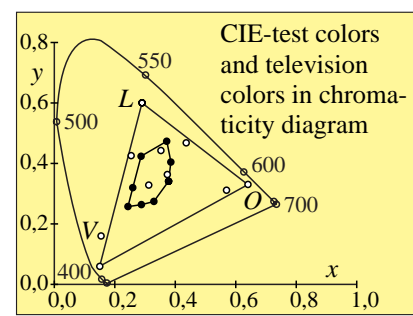

http://130.149.60.45/~farbmetrik/ME40/ME40LONA.TXT /.PS; start output
 N: No Output Linearization (OL) data in File (F), Startup (S) or Device (D)

TUB-test chart ME40; Richter: Computer graphics, colorimetry
 Colour book series: colorimetric tables and calculations no. 2

input: cmyk setcmykcolor
 output: no colour data change

TUB registration: 20101101-ME40/ME40LONA.TXT /.PS
 application for measurement of printer or monitor systems

TUB material: code=rh4ta