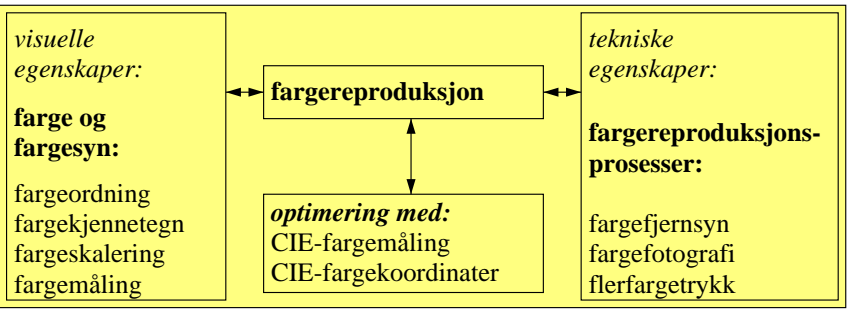

TUB materiell: code=rh4ta

5-003030-L0

MN000-1N, B1\_01

5-003030-L0

MN001-3N, B1\_02

5-003030-L0

MN000-5N, B1\_03

5-003030-L0