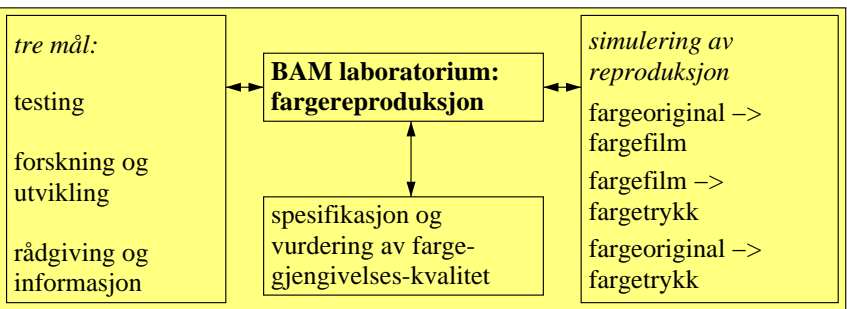

TUB materiell: code=rh4ta

5-003030-L0

MN000-1N, B1\_01

5-003030-L0

MN001-3N, B1\_02

5-003030-L0

MN000-5N, B1\_03

5-003030-L0