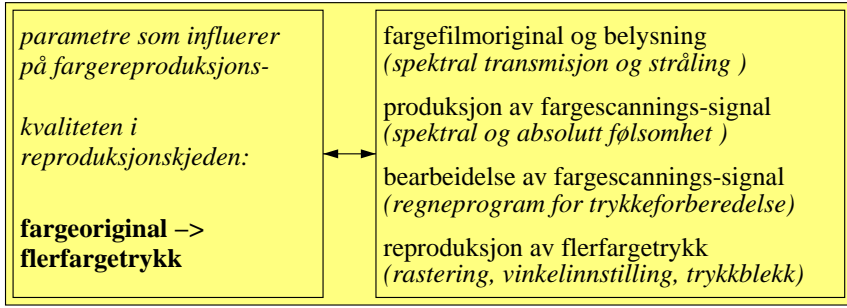

5-003030-L0

MN001-1N, B1_05