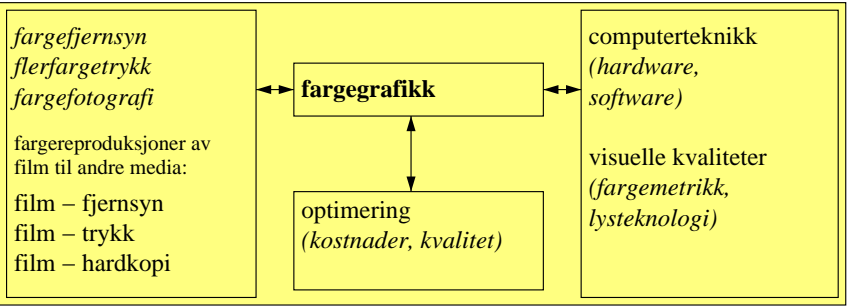

TUB materiell: code=rh4ta

5-003030-L0

MN000-1N, B1\_01

5-003030-L0

MN001-3N, B1\_02

5-003030-L0

MN000-5N, B1\_03

5-003030-L0