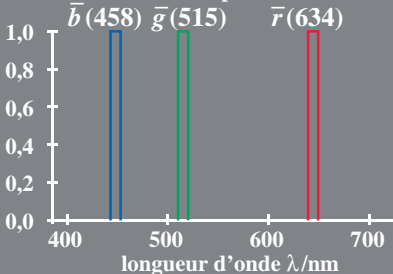

laser-scanner-valeurs spectrales

2-113130-L0

2-113130-F0

ME741-4/MS981-23