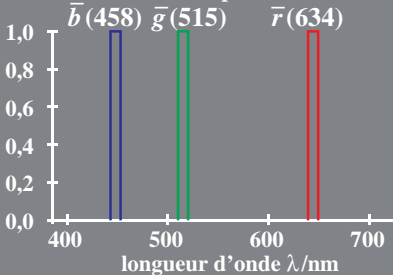

laser-scanner-valeurs spectrales

2-103130-L0

2-103130-F0

ME741-4/MS981-22