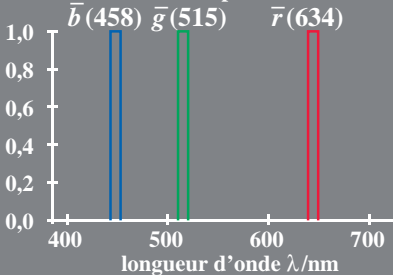

laser-scanner-valeurs spectrales

2-103130-L0

2-103130-F0

ME741-4/MS981-22

laser-scanner-valeurs spectrales

2-113130-L0

2-113130-F0

ME741-4/MS981-23