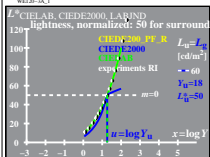

see similar files: http://130.149.60.45/~farbmtrik/WE12/WE12.HTM  
 technical information: http://www.ps.bam.de or http://130.149.60.45/~farbmtrik

TUB registration: 20130201-WE12/WE12L0N1.TXT /PS  
 application for measurement of display output