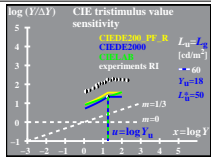

see similar files: http://130.149.60.45/~farbmtrik/WE12/WE12.HTM  
 technical information: http://www.ps.bam.de or http://130.149.60.45/~farbmtrik

TUB registration: 20130201-WE12/WE12L0N1.TXT /PS  
 application for measurement of display output