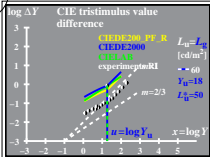

see similar files: http://130.149.60.45/~farbmtrik/WE12/WE12.HTM  
 technical information: http://www.ps.bam.de or http://130.149.60.45/~farbmtrik

TUB registration: 20130201-WE12/WE12L0N1.TXT /PS  
 application for measurement of display output