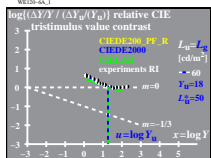

see similar files: http://130.149.60.45/~farbmtrik/WE12/WE12.HTM  
 technical information: http://www.ps.bam.de or http://130.149.60.45/~farbmtrik

TUB registration: 20130201-WE12/WE12L0N1.TXT /PS  
 application for measurement of display output