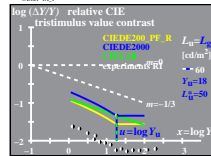

see similar files: http://130.149.60.45/~farbmtrik/WE12/WE12.HTM  
 technical information: http://www.ps.bam.de or http://130.149.60.45/~farbmtrik

TUB registration: 20130201-WE12/WE12L0N1.TXT /PS  
 application for measurement of display output