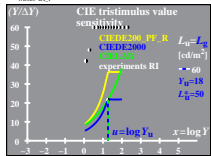

see similar files: http://130.149.60.45/~farbmtrik/WE12/WE12.HTM  
 technical information: http://www.ps.bam.de or http://130.149.60.45/~farbmtrik

TUB registration: 20130201-WE12/WE12L0N1.TXT /PS  
 application for measurement of display output