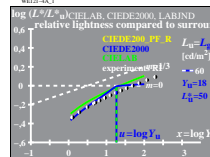

see similar files: http://130.149.60.45/~farbmtrik/WE12/WE12.HTM  
 technical information: http://www.ps.bam.de or http://130.149.60.45/~farbmtrik

TUB registration: 20130201-WE12/WE12L0N1.TXT /PS  
 application for measurement of display output