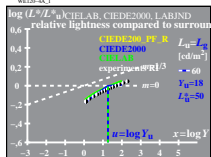

see similar files: http://130.149.60.45/~farbmtrik/WE12/WE12.HTM  
 technical information: http://www.ps.bam.de or http://130.149.60.45/~farbmtrik

TUB registration: 20130201-WE12/WE12L0N1.TXT /PS  
 application for measurement of display output