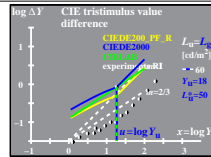

see similar files: http://130.149.60.45/~farbmtrik/WE12/WE12.HTM  
 technical information: http://www.ps.bam.de or http://130.149.60.45/~farbmtrik

TUB registration: 20130201-WE12/WE12L0N1.TXT /PS  
 application for measurement of display output