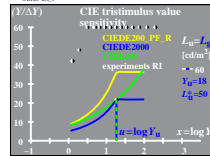

see similar files: http://130.149.60.45/~farbmtrik/WE12/WE12.HTM  
 technical information: http://www.ps.bam.de or http://130.149.60.45/~farbmtrik

TUB registration: 20130201-WE12/WE12L0N1.TXT /PS  
 application for measurement of display output