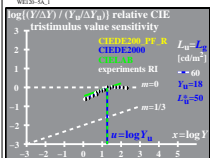

see similar files: http://130.149.60.45/~farbmtrik/WE12/WE12.HTM  
 technical information: http://www.ps.bam.de or http://130.149.60.45/~farbmtrik

TUB registration: 20130201-WE12/WE12L0N1.TXT /PS  
 application for measurement of display output