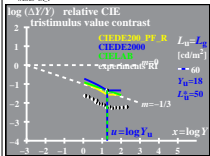

see similar files: http://130.149.60.45/~farbmtrik/WE12/WE12.HTM  
 technical information: http://www.ps.bam.de or http://130.149.60.45/~farbmtrik

TUB registration: 20130201-WE12/WE12L0N1.TXT /PS  
 application for measurement of display output