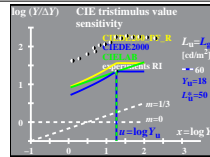

see similar files: http://130.149.60.45/~farbmtrik/WE12/WE12.HTM  
 technical information: http://www.ps.bam.de or http://130.149.60.45/~farbmtrik

TUB registration: 20130201-WE12/WE12L0N1.TXT /PS  
 application for measurement of display output