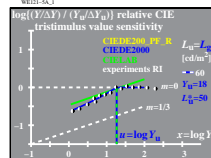

see similar files: http://130.149.60.45/~farbmtrik/WE12/WE12.HTM  
 technical information: http://www.ps.bam.de or http://130.149.60.45/~farbmtrik

TUB registration: 20130201-WE12/WE12L0N1.TXT /PS  
 application for measurement of display output