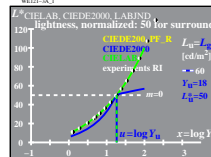

see similar files: http://130.149.60.45/~farbmtrik/WE12/WE12.HTM  
 technical information: http://www.ps.bam.de or http://130.149.60.45/~farbmtrik

TUB registration: 20130201-WE12/WE12L0N1.TXT /PS  
 application for measurement of display output