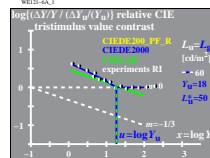

see similar files: http://130.149.60.45/~farbmtrik/WE12/WE12.HTM  
 technical information: http://www.ps.bam.de or http://130.149.60.45/~farbmtrik

TUB registration: 20130201-WE12/WE12L0N1.TXT /PS  
 application for measurement of display output