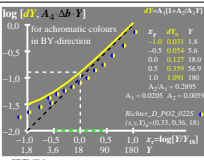

see similar files: http://130.149.60.45/~farbmetrik/WE47/WE47.HTM  
 technical information: http://www.ps.bam.de or http://130.149.60.45/~farbmetrik

TUB registration: 20130201-WE47/WE47L0N1.TXT /PS  
 application for measurement of display output