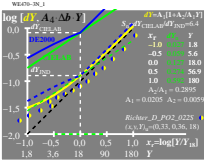

see similar files: http://130.149.60.45/~farbmetrik/WE47/WE47.HTM  
 technical information: http://www.ps.bam.de or http://130.149.60.45/~farbmetrik

TUB registration: 20130201-WE47/WE47L0N1.TXT /PS  
 application for measurement of display output