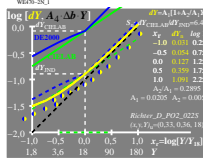

see similar files: http://130.149.60.45/~farbmetrik/WE47/WE47.HTM  
 technical information: http://www.ps.bam.de or http://130.149.60.45/~farbmetrik

TUB registration: 20130201-WE47/WE47L0N1.TXT /PS  
 application for measurement of display output