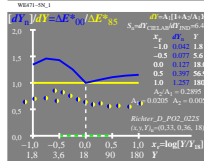

see similar files: http://130.149.60.45/~farbmetrik/WE47/WE47.HTM  
 technical information: http://www.ps.bam.de or http://130.149.60.45/~farbmetrik

TUB registration: 20130201-WE47/WE47L0N1.TXT /PS  
 application for measurement of display output