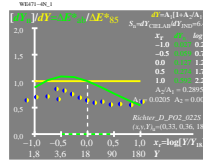

see similar files: http://130.149.60.45/~farbmetrik/WE47/WE47.HTM  
 technical information: http://www.ps.bam.de or http://130.149.60.45/~farbmetrik

TUB registration: 20130201-WE47/WE47L0N1.TXT /PS  
 application for measurement of display output