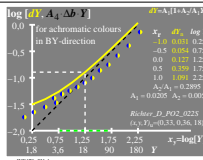

see similar files: http://130.149.60.45/~farbmetrik/WE47/WE47.HTM  
 technical information: http://www.ps.bam.de or http://130.149.60.45/~farbmetrik

TUB registration: 20130201-WE47/WE47L0N1.TXT /PS  
 application for measurement of display output