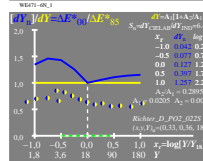

see similar files: http://130.149.60.45/~farbmetrik/WE47/WE47.HTM  
 technical information: http://www.ps.bam.de or http://130.149.60.45/~farbmetrik

TUB registration: 20130201-WE47/WE47L0N1.TXT /PS  
 application for measurement of display output