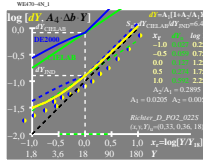

see similar files: http://130.149.60.45/~farbmetrik/WE47/WE47.HTM  
 technical information: http://www.ps.bam.de or http://130.149.60.45/~farbmetrik

TUB registration: 20130201-WE47/WE47L0N1.TXT /PS  
 application for measurement of display output