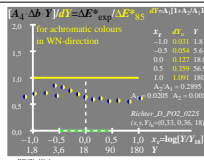

see similar files: http://130.149.60.45/~farbmetrik/WE47/WE47.HTM  
 technical information: http://www.ps.bam.de or http://130.149.60.45/~farbmetrik

TUB registration: 20130201-WE47/WE47L0N1.TXT /PS  
 application for measurement of display output