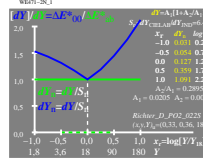

see similar files: http://130.149.60.45/~farbmetrik/WE47/WE47.HTM  
 technical information: http://www.ps.bam.de or http://130.149.60.45/~farbmetrik

TUB registration: 20130201-WE47/WE47L0N1.TXT /PS  
 application for measurement of display output