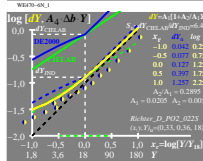

see similar files: http://130.149.60.45/~farbmetrik/WE47/WE47.HTM  
 technical information: http://www.ps.bam.de or http://130.149.60.45/~farbmetrik

TUB registration: 20130201-WE47/WE47L0N1.TXT /PS  
 application for measurement of display output