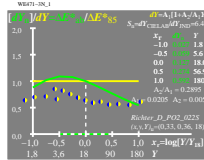

see similar files: http://130.149.60.45/~farbmetrik/WE47/WE47.HTM  
 technical information: http://www.ps.bam.de or http://130.149.60.45/~farbmetrik

TUB registration: 20130201-WE47/WE47L0N1.TXT /PS  
 application for measurement of display output