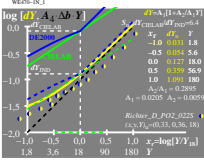

see similar files: http://130.149.60.45/~farbmetrik/WE47/WE47.HTM  
 technical information: http://www.ps.bam.de or http://130.149.60.45/~farbmetrik

TUB registration: 20130201-WE47/WE47L0N1.TXT /PS  
 application for measurement of display output