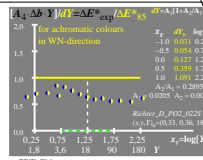

see similar files: http://130.149.60.45/~farbmetrik/WE47/WE47.HTM  
 technical information: http://www.ps.bam.de or http://130.149.60.45/~farbmetrik

TUB registration: 20130201-WE47/WE47L0N1.TXT /PS  
 application for measurement of display output