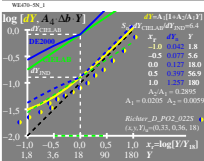

see similar files: http://130.149.60.45/~farbmetrik/WE47/WE47.HTM  
 technical information: http://www.ps.bam.de or http://130.149.60.45/~farbmetrik

TUB registration: 20130201-WE47/WE47L0N1.TXT /PS  
 application for measurement of display output