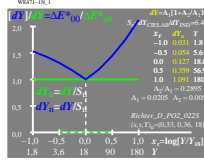

see similar files: http://130.149.60.45/~farbmetrik/WE47/WE47.HTM  
 technical information: http://www.ps.bam.de or http://130.149.60.45/~farbmetrik

TUB registration: 20130201-WE47/WE47L0N1.TXT /PS  
 application for measurement of display output