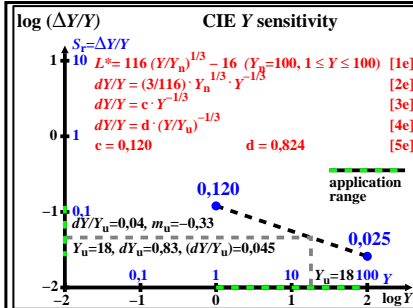

see similar files of the whole serie: <http://farbe.li.tu-berlin.de/eers.htm>
 technical information: <http://farbe.li.tu-berlin.de> OR <http://color.li.tu-berlin.de>

TUB registration: 20230801-eer7/eer7l0np.pdf / .ps
 application for evaluation and measurement of display or print output
 TUB material: code=thata

TUB-test chart eer7; This is an example text for many applications
 This is an example text "case 1" for many applications; very short line not allowed