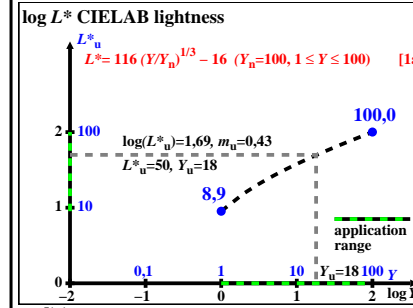

see similar files of the whole serie: <http://farbe.li.tu-berlin.de/eers.htm>
 technical information: <http://farbe.li.tu-berlin.de> OR <http://color.li.tu-berlin.de>

TUB registration: 20230801-eer7/eer7l0np.pdf / .ps
 application for evaluation and measurement of display or print output
 TUB material: code=thata

TUB-test chart eer7; This is an example text for many applications
 This is an example text "case 1" for many applications; very short line not allowed