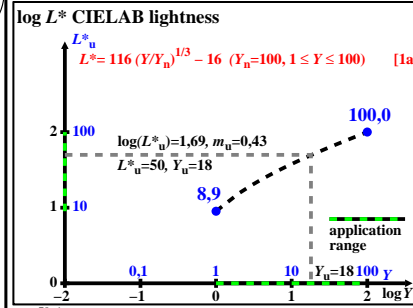

see similar files of the whole serie: <http://farbe.li.tu-berlin.de/eers.htm>
 technical information: <http://farbe.li.tu-berlin.de> OR <http://color.li.tu-berlin.de>

TUB registration: 20230801-eer7/eer7l0np.pdf / .ps
 application for evaluation and measurement of display or print output
 TUB material: code=thata

TUB-test chart eer7; This is an example text for many applications
 This is an example text "case 1" for many applications; very short line not allowed