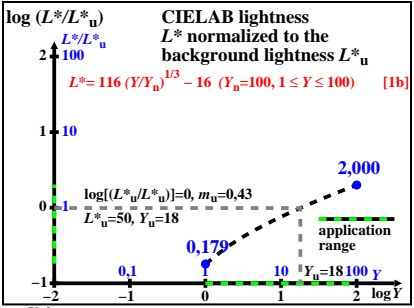

see similar files of the whole serie: <http://farbe.li.tu-berlin.de/eers.htm>
 technical information: <http://farbe.li.tu-berlin.de> OR <http://color.li.tu-berlin.de>

TUB registration: 20230801-eer7/eer7l0np.pdf / .ps
 application for evaluation and measurement of display or print output
 TUB material: code=thata

TUB-test chart eer7; This is an example text for many applications
 This is an example text "case 1" for many applications; very short line not allowed