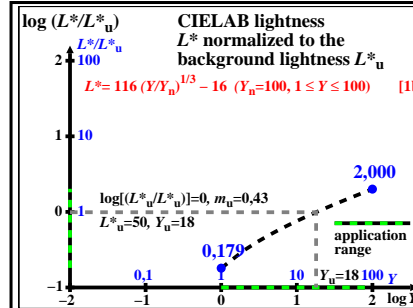

see similar files of the whole serie: <http://farbe.li.tu-berlin.de/eers.htm>
 technical information: <http://farbe.li.tu-berlin.de> OR <http://color.li.tu-berlin.de>

TUB registration: 20230801-eer7/eer7l0np.pdf / .ps
 application for evaluation and measurement of display or print output
 TUB material: code=thata

TUB-test chart eer7; This is an example text for many applications
 This is an example text "case 1" for many applications; very short line not allowed