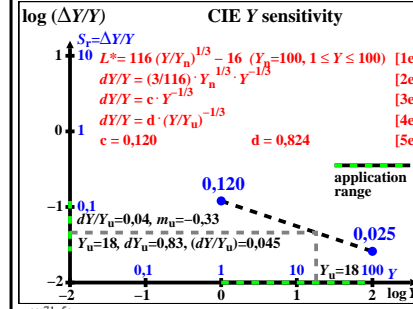

see similar files of the whole serie: <http://farbe.li.tu-berlin.de/eers.htm>
 technical information: <http://farbe.li.tu-berlin.de> OR <http://color.li.tu-berlin.de>

TUB registration: 20230801-eer7/eer7l0np.pdf / .ps
 application for evaluation and measurement of display or print output
 TUB material: code=thata

TUB-test chart eer7; This is an example text for many applications
 This is an example text "case 1" for many applications; very short line not allowed