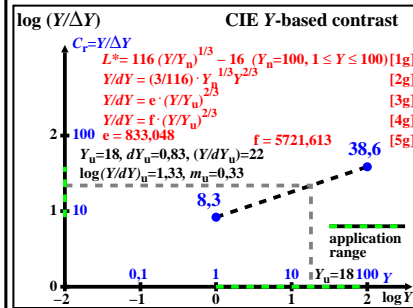

see similar files of the whole serie: <http://farbe.li.tu-berlin.de/eers.htm>
 technical information: <http://farbe.li.tu-berlin.de> OR <http://color.li.tu-berlin.de>

TUB registration: 20230801-eer7/eer7l0np.pdf / .ps
 application for evaluation and measurement of display or print output
 TUB material: code=thata

TUB-test chart eer7; This is an example text for many applications
 This is an example text "case 1" for many applications; very short line not allowed