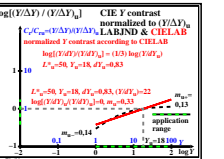

see similar files of the whole serie: <http://farbe.li.tu-berlin.de/eew.htm>  
 technical information: <http://farbe.li.tu-berlin.de> or <http://color.li.tu-berlin.de>

TUB-test chart eew7; Mixture of 4 x 4 images for different applications  
 This is an example text "case!" for many applications; very short line not allowed