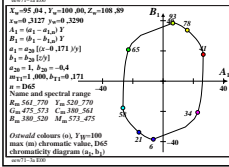

see similar files of the whole serie: <http://farbe.li.tu-berlin.de/eew.htm>  
 technical information: <http://farbe.li.tu-berlin.de> or <http://color.li.tu-berlin.de>

TUB-test chart eew7; Mixture of 4 x 4 images for different applications  
 This is an example text "case!" for many applications; very short line not allowed