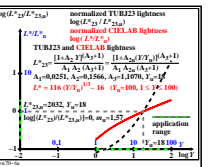

see similar files of the whole serie: <http://farbe.li.tu-berlin.de/eew.htm>  
 technical information: <http://farbe.li.tu-berlin.de> or <http://color.li.tu-berlin.de>

TUB-test chart eew7; Mixture of 4 x 4 images for different applications  
 This is an example text "case!" for many applications; very short line not allowed

TUB registration: 20230801-eew7/eew7/10n1.txt /ps  
 application for evaluation and measurement of display or print output

TUB material: code=rh4ta