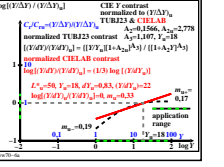

see similar files of the whole serie: <http://farbe.li.tu-berlin.de/eew.htm>  
 technical information: <http://farbe.li.tu-berlin.de> or <http://color.li.tu-berlin.de>

TUB-test chart eew7; Mixture of 4 x 4 images for different applications  
 This is an example text "case!" for many applications; very short line not allowed

TUB registration: 20230801-eew7/eew7/10n1.txt /ps  
 application for evaluation and measurement of display or print output

TUB material: code=rh4ta