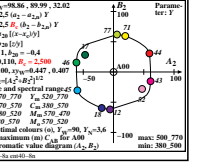

see similar files of the whole serie: <http://farbe.li.tu-berlin.de/eew.htm>  
 technical information: <http://farbe.li.tu-berlin.de> or <http://color.li.tu-berlin.de>

TUB-test chart eew7; Mixture of 4 x 4 images for different applications  
 This is an example text "case!" for many applications; very short line not allowed