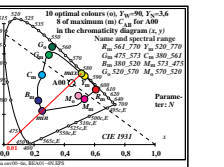

see similar files of the whole serie: <http://farbe.li.tu-berlin.de/eew.htm>  
 technical information: <http://farbe.li.tu-berlin.de> or <http://color.li.tu-berlin.de>

TUB-test chart eew7; Mixture of 4 x 4 images for different applications  
 This is an example text "case!" for many applications; very short line not allowed