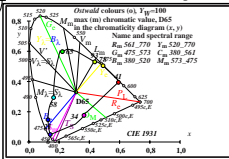

see similar files of the whole serie: <http://farbe.li.tu-berlin.de/eew.htm>  
 technical information: <http://farbe.li.tu-berlin.de> or <http://color.li.tu-berlin.de>

TUB-test chart eew7; Mixture of 4 x 4 images for different applications  
 This is an example text "case!" for many applications; very short line not allowed