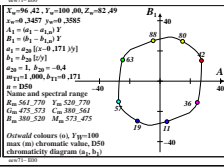

see similar files of the whole serie: <http://farbe.li.tu-berlin.de/eew.htm>  
 technical information: <http://farbe.li.tu-berlin.de> or <http://color.li.tu-berlin.de>

TUB-test chart eew7; Mixture of 4 x 4 images for different applications  
 This is an example text "case!" for many applications; very short line not allowed