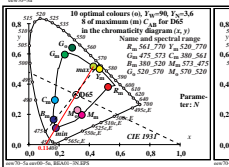

see similar files of the whole serie: <http://farbe.li.tu-berlin.de/eew.htm>  
 technical information: <http://farbe.li.tu-berlin.de> or <http://color.li.tu-berlin.de>

TUB-test chart eew7; Mixture of 4 x 4 images for different applications  
 This is an example text "case!" for many applications; very short line not allowed

TUB registration: 20230801-eew7/eew7/10n1.txt /ps  
 application for evaluation and measurement of display or print output

TUB material: code=rh4ta