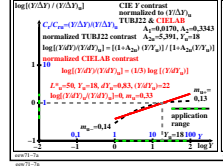

see similar files of the whole serie: <http://farbe.li.tu-berlin.de/eew.htm>  
 technical information: <http://farbe.li.tu-berlin.de> or <http://color.li.tu-berlin.de>

TUB-test chart eew7; Mixture of 4 x 4 images for different applications  
 This is an example text "case!" for many applications; very short line not allowed

TUB registration: 20230801-eew7/eew7/10n1.txt /ps  
 application for evaluation and measurement of display or print output

TUB material: code=rh4ta