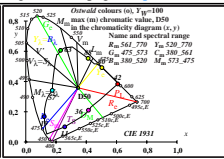

see similar files of the whole serie: <http://farbe.li.tu-berlin.de/eew.htm>  
 technical information: <http://farbe.li.tu-berlin.de> or <http://color.li.tu-berlin.de>

TUB-test chart eew7; Mixture of 4 x 4 images for different applications  
 This is an example text "case!" for many applications; very short line not allowed