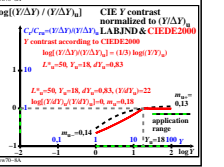

see similar files of the whole serie: <http://farbe.li.tu-berlin.de/eew.htm>  
 technical information: <http://farbe.li.tu-berlin.de> or <http://color.li.tu-berlin.de>

TUB-test chart eew7; Mixture of 4 x 4 images for different applications  
 This is an example text "case!" for many applications; very short line not allowed

TUB registration: 20230801-eew7/eew7/10n1.txt /ps  
 application for evaluation and measurement of display or print output

TUB material: code=rh4ta