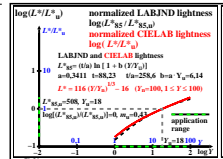

see similar files of the whole serie: <http://farbe.li.tu-berlin.de/eew.htm>  
 technical information: <http://farbe.li.tu-berlin.de> or <http://color.li.tu-berlin.de>

TUB-test chart eew7; Mixture of 4 x 4 images for different applications  
 This is an example text "case!" for many applications; very short line not allowed