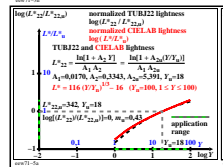

see similar files of the whole serie: <http://farbe.li.tu-berlin.de/eew.htm>  
 technical information: <http://farbe.li.tu-berlin.de> or <http://color.li.tu-berlin.de>

TUB-test chart eew7; Mixture of 4 x 4 images for different applications  
 This is an example text "case!" for many applications; very short line not allowed

TUB registration: 20230801-eew7/eew7/10n1.txt /ps  
 application for evaluation and measurement of display or print output

TUB material: code=rh4ta