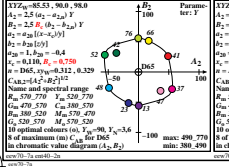

see similar files of the whole serie: <http://farbe.li.tu-berlin.de/eew.htm>  
 technical information: <http://farbe.li.tu-berlin.de> or <http://color.li.tu-berlin.de>

TUB-test chart eew7; Mixture of 4 x 4 images for different applications  
 This is an example text "case!" for many applications; very short line not allowed