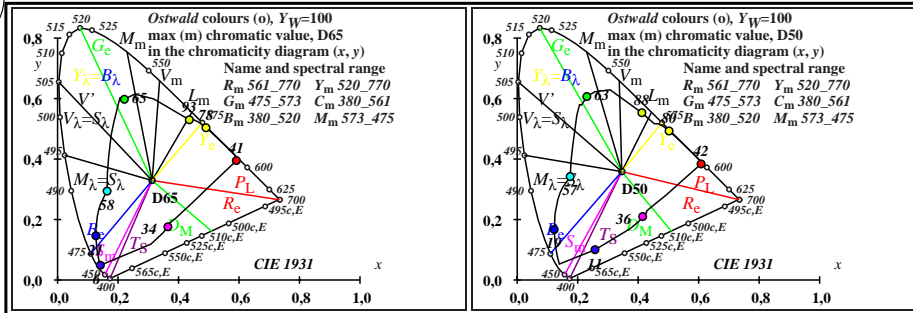

see similar files of the whole serie: <http://farbe.li.tu-berlin.de/eews.htm>
 technical information: <http://farbe.li.tu-berlin.de> OR <http://color.li.tu-berlin.de>

TUB registration: 20230801-eew7/eew710na.txt / .ps
 application for evaluation and measurement of display or print output
 TUB material: code=rh4ta

TUB-test chart eew7; Mixture of 4 x 4 images for different applications
 This is an example text "case 1" for many applications; very short line not allowed