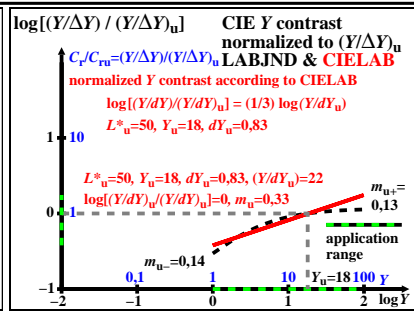

see similar files of the whole serie: <http://farbe.li.tu-berlin.de/eews.htm>
 technical information: <http://farbe.li.tu-berlin.de> OR <http://color.li.tu-berlin.de>

TUB registration: 20230801-eew7/eew710na.txt / .ps
 application for evaluation and measurement of display or print output
 TUB material: code=rh4ta

TUB-test chart eew7; Mixture of 4 x 4 images for different applications
 This is an example text "case 1" for many applications; very short line not allowed