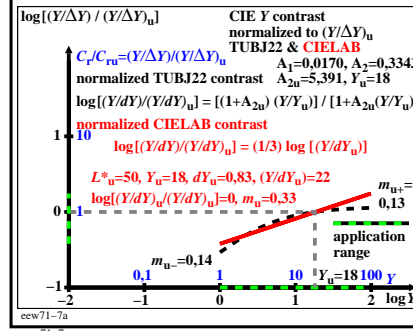

see similar files of the whole serie: <http://farbe.li.tu-berlin.de/eews.htm>
 technical information: <http://farbe.li.tu-berlin.de> OR <http://color.li.tu-berlin.de>

TUB registration: 20230801-eew7/eew710na.txt / .ps
 application for evaluation and measurement of display or print output
 TUB material: code=rh4ta

TUB-test chart eew7; Mixture of 4 x 4 images for different applications
 This is an example text "case 1" for many applications; very short line not allowed