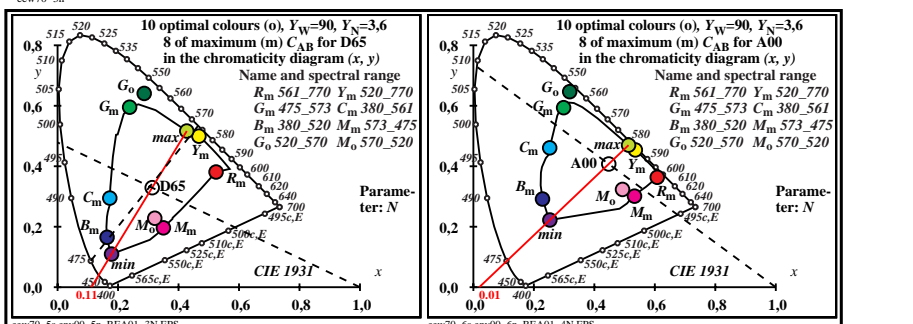

see similar files of the whole serie: <http://farbe.li.tu-berlin.de/eews.htm>
 technical information: <http://farbe.li.tu-berlin.de> OR <http://color.li.tu-berlin.de>

TUB registration: 20230801-eew7/eew710na.txt / .ps
 application for evaluation and measurement of display or print output
 TUB material: code=rh4ta

TUB-test chart eew7; Mixture of 4 x 4 images for different applications
 This is an example text "case 1" for many applications; very short line not allowed