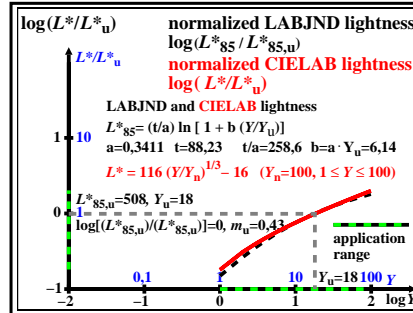

see similar files of the whole serie: <http://farbe.li.tu-berlin.de/eews.htm>
 technical information: <http://farbe.li.tu-berlin.de> OR <http://color.li.tu-berlin.de>

TUB registration: 20230801-eew7/eew710na.txt / .ps
 application for evaluation and measurement of display or print output
 TUB material: code=rh4ta

TUB-test chart eew7; Mixture of 4 x 4 images for different applications
 This is an example text "case 1" for many applications; very short line not allowed