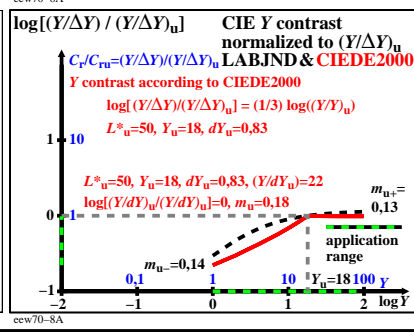

see similar files of the whole serie: <http://farbe.li.tu-berlin.de/eews.htm>
 technical information: <http://farbe.li.tu-berlin.de> OR <http://color.li.tu-berlin.de>

TUB registration: 20230801-eew7/eew710na.txt / .ps
 application for evaluation and measurement of display or print output
 TUB material: code=rh4ta

TUB-test chart eew7; Mixture of 4 x 4 images for different applications
 This is an example text "case 1" for many applications; very short line not allowed