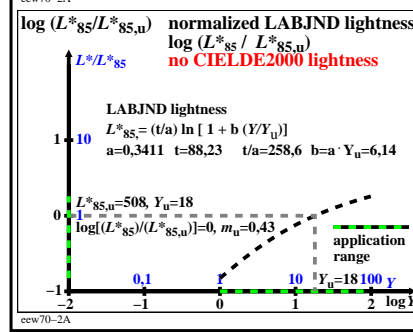

see similar files of the whole serie: <http://farbe.li.tu-berlin.de/eews.htm>
 technical information: <http://farbe.li.tu-berlin.de> OR <http://color.li.tu-berlin.de>

TUB registration: 20230801-eew7/eew710na.txt / .ps
 application for evaluation and measurement of display or print output
 TUB material: code=rh4ta

TUB-test chart eew7; Mixture of 4 x 4 images for different applications
 This is an example text "case 1" for many applications; very short line not allowed