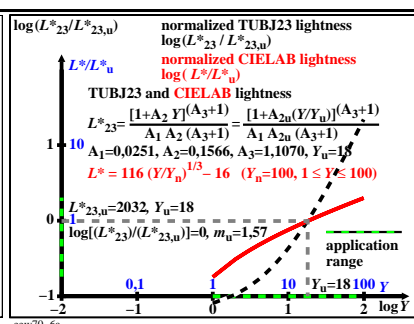

see similar files of the whole serie: <http://farbe.li.tu-berlin.de/eews.htm>
 technical information: <http://farbe.li.tu-berlin.de> OR <http://color.li.tu-berlin.de>

TUB registration: 20230801-eew7/eew710na.txt / .ps
 application for evaluation and measurement of display or print output
 TUB material: code=rh4ta

TUB-test chart eew7; Mixture of 4 x 4 images for different applications
 This is an example text "case 1" for many applications; very short line not allowed