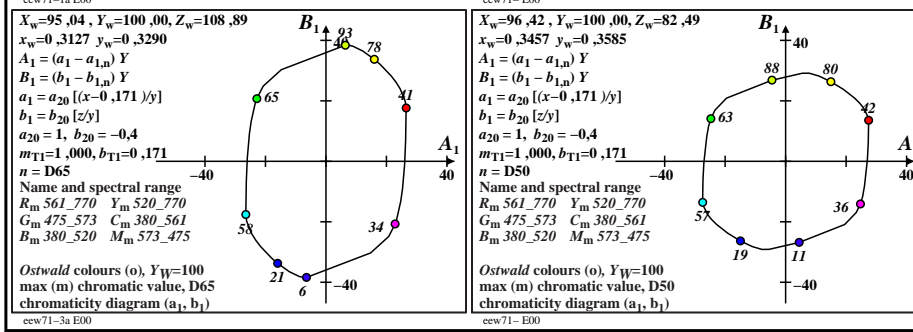

see similar files of the whole serie: <http://farbe.li.tu-berlin.de/eews.htm>
 technical information: <http://farbe.li.tu-berlin.de> OR <http://color.li.tu-berlin.de>

TUB registration: 20230801-eew7/eew710na.txt / .ps
 application for evaluation and measurement of display or print output
 TUB material: code=rh4ta

TUB-test chart eew7; Mixture of 4 x 4 images for different applications
 This is an example text "case 1" for many applications; very short line not allowed