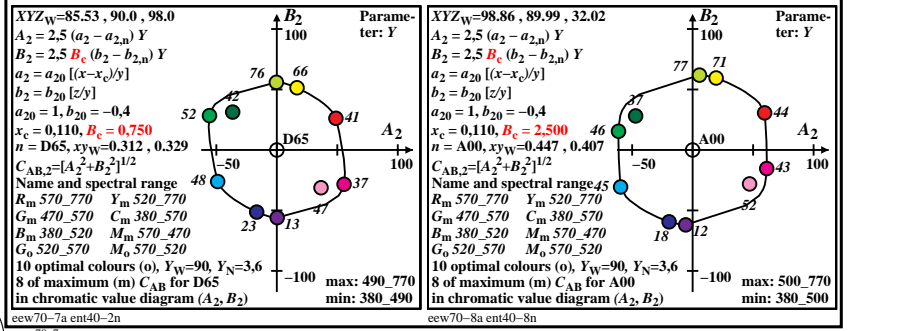

see similar files of the whole serie: <http://farbe.li.tu-berlin.de/eews.htm>
 technical information: <http://farbe.li.tu-berlin.de> OR <http://color.li.tu-berlin.de>

TUB registration: 20230801-eew7/eew710na.txt / .ps
 application for evaluation and measurement of display or print output
 TUB material: code=rh4ta

TUB-test chart eew7; Mixture of 4 x 4 images for different applications
 This is an example text "case 1" for many applications; very short line not allowed