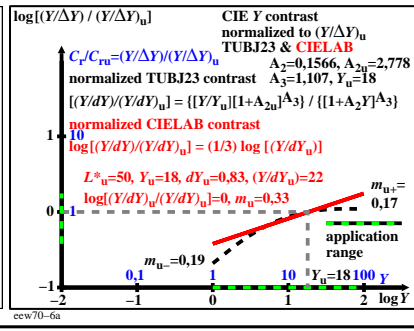

see similar files of the whole serie: <http://farbe.li.tu-berlin.de/eews.htm>
 technical information: <http://farbe.li.tu-berlin.de> OR <http://color.li.tu-berlin.de>

TUB registration: 20230801-eew7/eew710na.txt / .ps
 application for evaluation and measurement of display or print output
 TUB material: code=rh4ta

TUB-test chart eew7; Mixture of 4 x 4 images for different applications
 This is an example text "case 1" for many applications; very short line not allowed