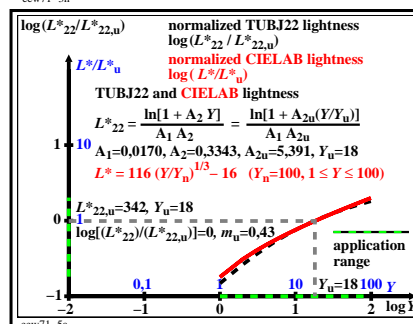

see similar files of the whole serie: <http://farbe.li.tu-berlin.de/eews.htm>
 technical information: <http://farbe.li.tu-berlin.de> OR <http://color.li.tu-berlin.de>

TUB registration: 20230801-eew7/eew710na.txt / .ps
 application for evaluation and measurement of display or print output
 TUB material: code=rh4ta

TUB-test chart eew7; Mixture of 4 x 4 images for different applications
 This is an example text "case 1" for many applications; very short line not allowed