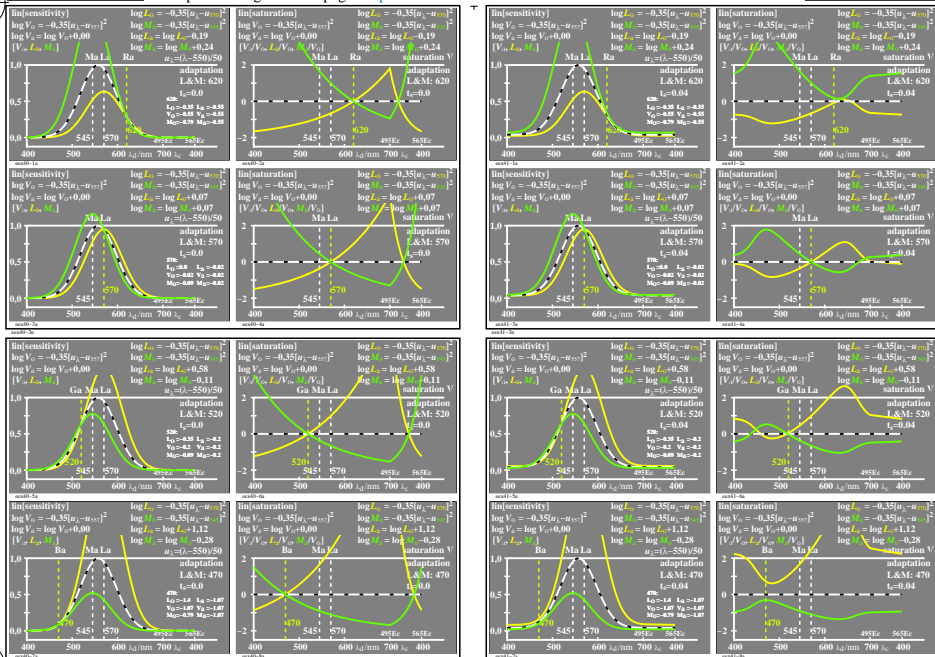

TUB-test chart ex4; sensitivity LMV→L/V & M/V, lin[thresholds]=0 & 0,04
lin[sensitivity] and lin[ratio], LMS-R21, 4 adaptations: 620,570,520,470

TUB material: code=th4ta