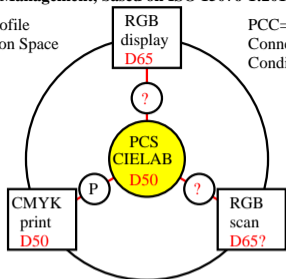

Colour Management, based on ISO 15076-1:2010

PCS=Profile
Connection Space

PCC=Profile
Connection
Conditions

Colour Management, based on ISO 15076-1:2010

PCS=Profile
Connection Space

fea20-1a fea10-1n

fea20-2a fea10-2n

Colour Management, based on ISO 20677:2019

PCS=Profile
Connection Space

PCC=Profile
Connection
Conditions

Colour Management, based on ISO 20677:2019

PCS=Profile
Connection Space

PCC=Profile
Connection
Conditions