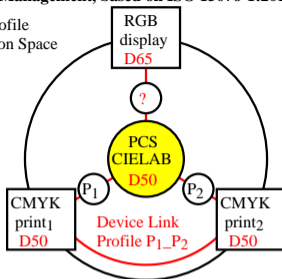

Colour Management, based on ISO 15076-1:2010

PCS=Profile
Connection Space

PCC=Profile
Connection
Conditions

Colour Management, based on ISO 15076-1:2010

PCS=Profile
Connection Space

fea20-1a fea10-1n

fea20-2a fea10-2n

Colour Management, based on ISO 20677:2019

PCS=Profile
Connection Space

PCC=Profile
Connection
Conditions

Colour Management, based on ISO 20677:2019

PCS=Profile
Connection Space

PCC=Profile
Connection
Conditions