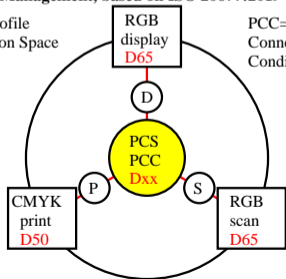

Colour Management, based on ISO 15076-1:2010

PCS=Profile
Connection Space

PCC=Profile
Connection
Conditions

Colour Management, based on ISO 15076-1:2010

PCS=Profile
Connection Space

fea20-1a fea10-1n

fea20-2a fea10-2n

Colour Management, based on ISO 20677:2019

PCS=Profile
Connection Space

PCC=Profile
Connection
Conditions

Colour Management, based on ISO 20677:2019

PCS=Profile
Connection Space

PCC=Profile
Connection
Conditions