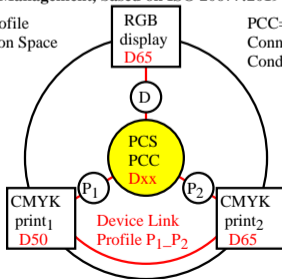

Colour Management, based on ISO 15076-1:2010

PCS=Profile
Connection Space

PCC=Profile
Connection
Conditions

Colour Management, based on ISO 15076-1:2010

PCS=Profile
Connection Space

fea20-1a fea10-1n

fea20-2a fea10-2n

Colour Management, based on ISO 20677:2019

PCS=Profile
Connection Space

PCC=Profile
Connection
Conditions

Colour Management, based on ISO 20677:2019

PCS=Profile
Connection Space

PCC=Profile
Connection
Conditions