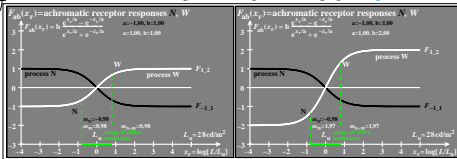

TUB registration: 20240301-fej4/fej4_01n.txt /ps
application for evaluation and measurement of display or print output

TUB material: code=th4ta