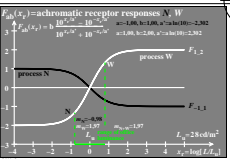

TUB registration: 20240301-fej4/fej4_01n.txt /ps
application for evaluation and measurement of display or print output

TUB material: code=th4ta