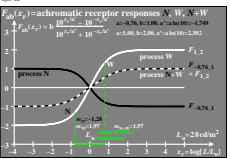

TUB registration: 20240301-fej4/fej4_01n.txt /ps
application for evaluation and measurement of display or print output

TUB material: code=th4ta