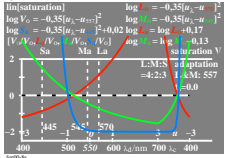

fep001n

fep001n

TUB material: code=th4ta