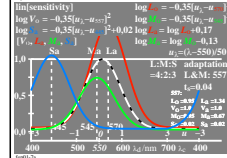

fep001n

fep001n

TUB material: code=th4ta