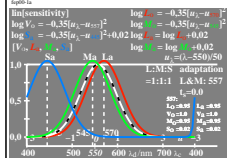

fep001n

TUB material: code=th4ta