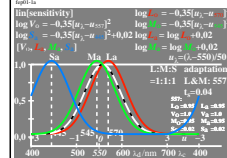

fep001n

TUB material: code=th4ta