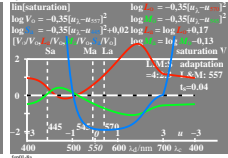

fep001n

fep001n

TUB material: code=th4ta