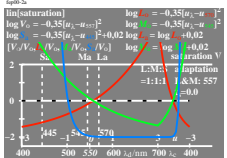

fep001n

TUB material: code=th4ta