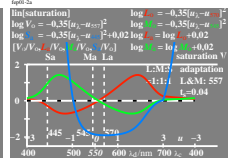

fep001n

TUB material: code=th4ta