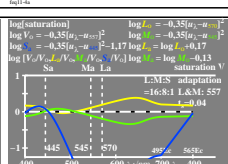

see similar files of the whole series: <http://farbe.li.tu-berlin.de/feqs.htm>
 technical information: <http://farbe.li.tu-berlin.de> or <http://color.li.tu-berlin.de>

TUB registration: 20231201-feq1/feq110n1.txt /:ps
 application for evaluation and measurement of display or print output
 TUB matrix: code=th4ta