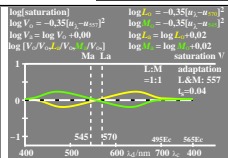

see similar files of the whole series: <http://farbe.li.tu-berlin.de/feqs.htm>
 technical information: <http://farbe.li.tu-berlin.de> or <http://color.li.tu-berlin.de>

TUB registration: 20231201-feq1/feq110n1.txt /:ps
 application for evaluation and measurement of display or print output
 TUB matrix: code=th4ta