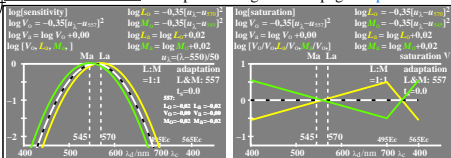

see similar files of the whole series: <http://farbe.li.tu-berlin.de/feqs.htm>
 technical information: <http://farbe.li.tu-berlin.de> or <http://color.li.tu-berlin.de>

TUB registration: 20231201-feq1/feq110n1.txt /:ps
 application for evaluation and measurement of display or print output
 TUB matrix: code=th4ta