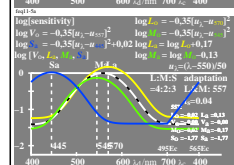

see similar files of the whole series: <http://farbe.li.tu-berlin.de/feqs.htm>
 technical information: <http://farbe.li.tu-berlin.de> or <http://color.li.tu-berlin.de>

TUB registration: 20231201-feq1/feq110n1.txt /:ps
 application for evaluation and measurement of display or print output
 TUB matrix: code=th4ta