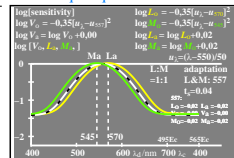

see similar files of the whole series: <http://farbe.li.tu-berlin.de/feqs.htm>
 technical information: <http://farbe.li.tu-berlin.de> or <http://color.li.tu-berlin.de>

TUB registration: 20231201-feq1/feq110n1.txt /:ps
 application for evaluation and measurement of display or print output
 TUB matrix: code=th4ta