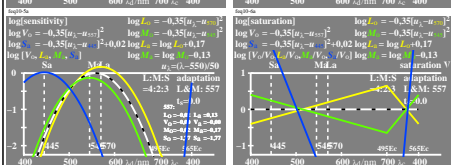

see similar files of the whole series: <http://farbe.li.tu-berlin.de/feqs.htm>
 technical information: <http://farbe.li.tu-berlin.de> or <http://color.li.tu-berlin.de>

TUB registration: 20231201-feq1/feq110n1.txt /:ps
 application for evaluation and measurement of display or print output
 TUB matrix: code=th4ta