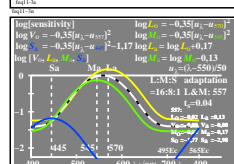

see similar files of the whole series: <http://farbe.li.tu-berlin.de/feqs.htm>
 technical information: <http://farbe.li.tu-berlin.de> or <http://color.li.tu-berlin.de>

TUB registration: 20231201-feq1/feq110n1.txt /:ps
 application for evaluation and measurement of display or print output
 TUB matrix: code=th4ta