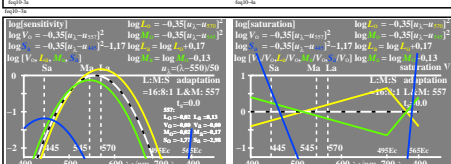

see similar files of the whole series: <http://farbe.li.tu-berlin.de/feqs.htm>
 technical information: <http://farbe.li.tu-berlin.de> or <http://color.li.tu-berlin.de>

TUB registration: 20231201-feq1/feq110n1.txt /:ps
 application for evaluation and measurement of display or print output
 TUB matrix: code=th4ta