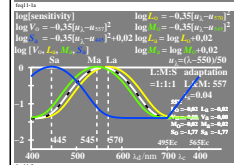

see similar files of the whole series: <http://farbe.li.tu-berlin.de/feqs.htm>
 technical information: <http://farbe.li.tu-berlin.de> or <http://color.li.tu-berlin.de>

TUB registration: 20231201-feq1/feq110n1.txt /:ps
 application for evaluation and measurement of display or print output
 TUB matrix: code=th4ta