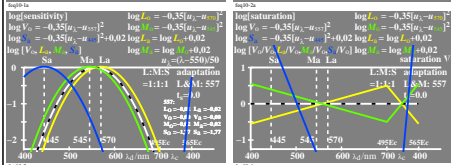

see similar files of the whole series: <http://farbe.li.tu-berlin.de/feqs.htm>
 technical information: <http://farbe.li.tu-berlin.de> or <http://color.li.tu-berlin.de>

TUB registration: 20231201-feq1/feq110n1.txt /:ps
 application for evaluation and measurement of display or print output
 TUB matrix: code=th4ta