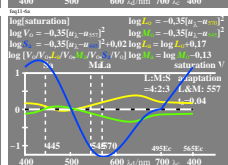

see similar files of the whole series: <http://farbe.li.tu-berlin.de/feqs.htm>
 technical information: <http://farbe.li.tu-berlin.de> or <http://color.li.tu-berlin.de>

TUB registration: 20231201-feq1/feq110n1.txt /:ps
 application for evaluation and measurement of display or print output
 TUB matrix: code=th4ta