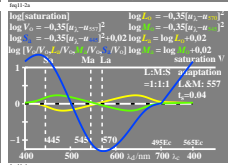

see similar files of the whole series: <http://farbe.li.tu-berlin.de/feqs.htm>
 technical information: <http://farbe.li.tu-berlin.de> or <http://color.li.tu-berlin.de>

TUB registration: 20231201-feq1/feq110n1.txt /:ps
 application for evaluation and measurement of display or print output
 TUB matrix: code=th4ta