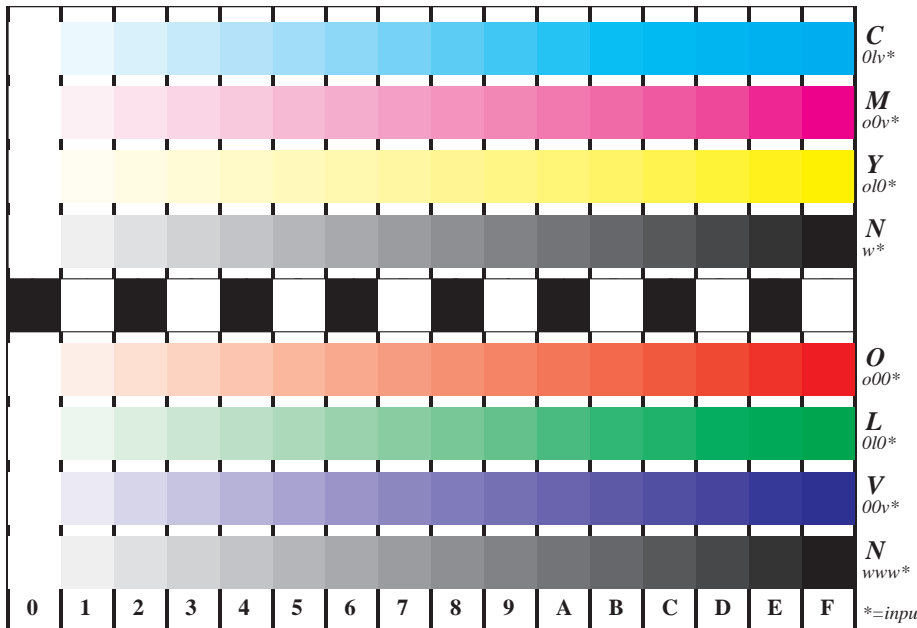

See for similar files: <http://www.ps.bam.de/IE95/IE95.HTM>
 Information and Order: <http://www.ps.bam.de> Version 2.0, io=1.0; iTRS; oOLS, CIEXYZ

BAM registration: 20030101-JE95/A95E00F1.PS/TXT
 application for monitors, Yt=0.0, XYZ
 BAM material: code=thata

Picture B4 and D4: 16 equidistant steps B4: W-C, W-M, W-Y and W-N; D4: W-O, W-L, W-V and W-N(CMY); Use of PS operator; B4: olv* setrgbcolor / w* setgray; D4: olv* setrgbcolor (only)

Fig. B4/D4 of ISO/IEC-test chart 2/4; ISO/IEC 15775 and TR ISO/IEC 24705; input: olv* setrgbcolor / w* setgray
 output: cmy0* / 000n* setcmykcolor