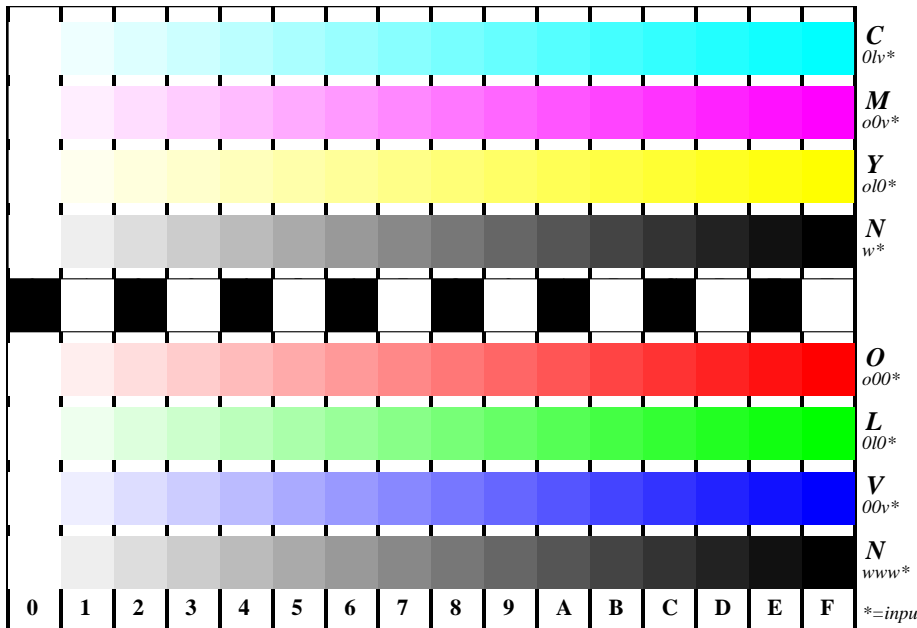

BAM material: code=thata

Picture B4 and D4: 16 equidistant steps *B4*: W-C, W-M, W-Y and W-N; *D4*: W-O, W-L, W-V and W-N(CMY); Use of PS operator; *B4*: olv* setrgbcolor / w* setgray; *D4*: olv* setrgbcolor (only)

Fig. B4/D4 of ISO/IEC-test chart 2/4; ISO/IEC 15775 and TR ISO/IEC 24705; input: olv* setrgbcolor / w* setgray output: no change compared to input