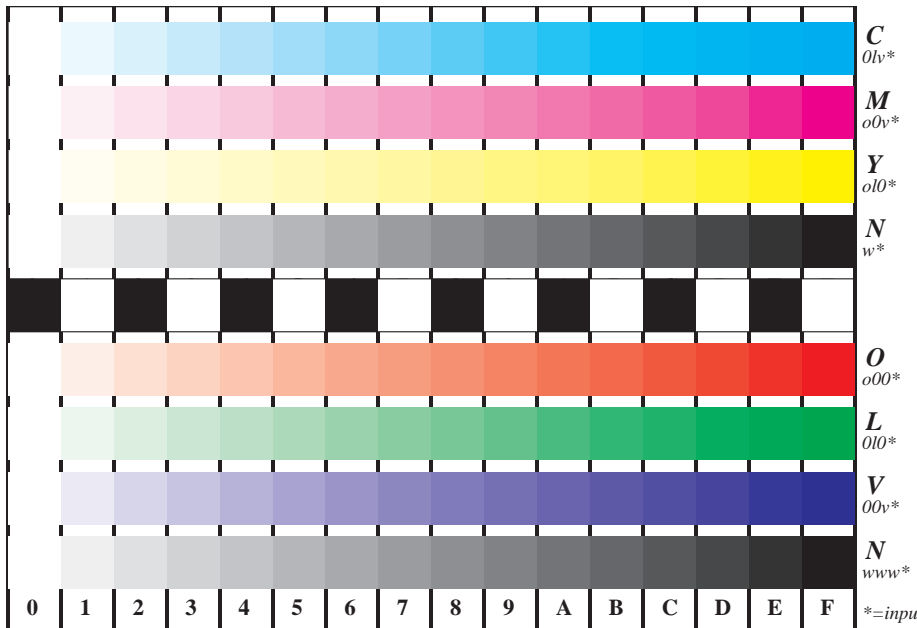

See for similar files: <http://www.ps.bam.de/IE95/IE95.HTM>
 Information and Order: <http://www.ps.bam.de> Version 2.0, io=1.0; iTRS; oOLS, CIEXYZ

BAM registration: 20030101-JE95/B95E00F1.PS/TXT
 application for monitors, Y=2.5, XYZ
 BAM material: code=thata

Picture B4 and D4: 16 equidistant steps B4: W-C, W-M, W-Y and W-N; D4: W-O, W-L, W-V and W-N(CMY); Use of PS operator; B4: olv* setrgbcolor / w* setgray; D4: olv* setrgbcolor (only)

Fig. B4/D4 of ISO/IEC-test chart 2/4; ISO/IEC 15775 and TR ISO/IEC 24705; input: olv* setrgbcolor / w* setgray
 output: cmy0* / 000n* setcmykcolor