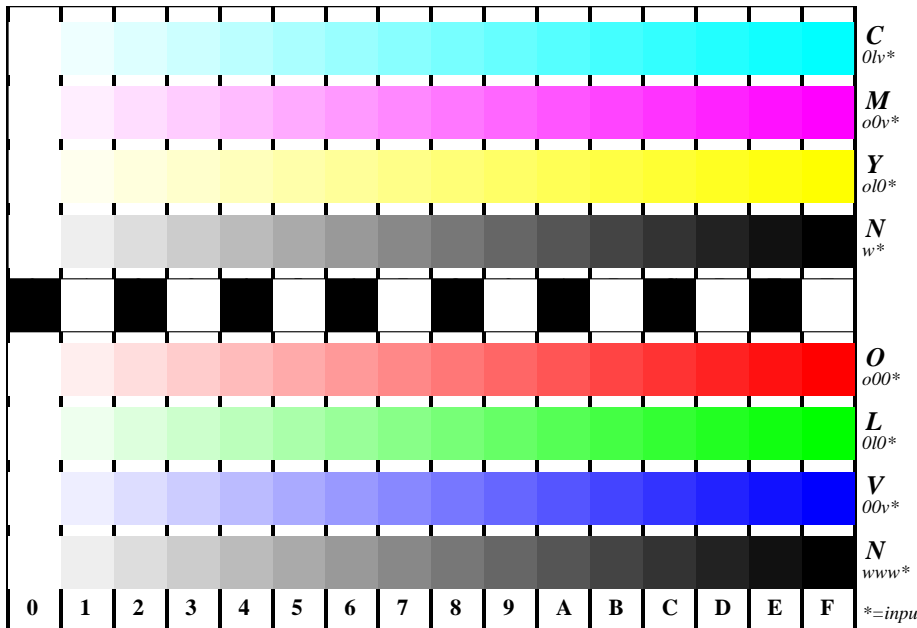

BAM material: code=thata

Picture B4 and D4: 16 equidistant steps *B4*: W-C, W-M, W-Y and W-N; *D4*: W-O, W-L, W-V and W-N(CMY); Use of PS operator; *B4*: olv* setrgbcolor / w* setgray; *D4*: olv* setrgbcolor (only)

Fig. B4/D4 of ISO/IEC-test chart 2/4; ISO/IEC 15775 and TR ISO/IEC 24705; input: olv* setrgbcolor / w* setgray
 output: no change compared to input