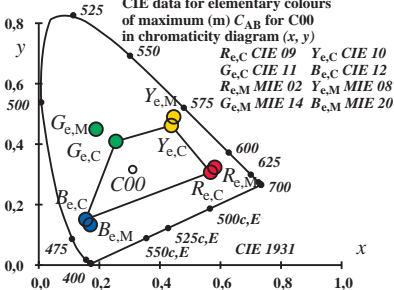

**CIE data for elementary colours
of maximum (m) C_{AB} for C00
in chromaticity diagram (x, y)**

**CIE data for elementary colours
of maximum (m) C_{AB} for C00
in chromaticity diagram (x, y)**

**CIE data for elementary colours
of maximum (m) C_{AB} for C00
in chromaticity diagram (x, y)**

**CIE data for elementary colours
of maximum (m) C_{AB} for C00
in chromaticity diagram (x, y)**