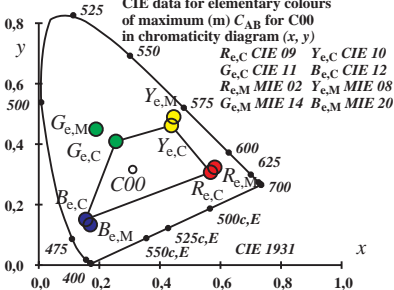

**CIE data for elementary colours
of maximum (m) C_{AB} for C00
in chromaticity diagram (x, y)**

**CIE data for elementary colours
of maximum (m) C_{AB} for C00
in chromaticity diagram (x, y)**

**CIE data for elementary colours
of maximum (m) C_{AB} for C00
in chromaticity diagram (x, y)**

**CIE data for elementary colours
of maximum (m) C_{AB} for C00
in chromaticity diagram (x, y)**