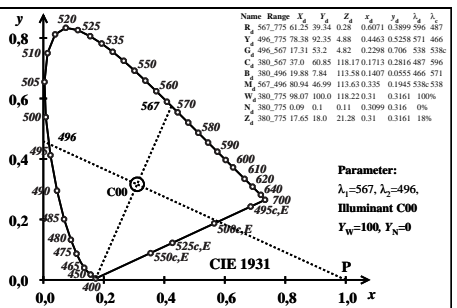

see similar files: <http://farbe.li.tu-berlin.de/BEB8/BEB8LONA.TXT>  
 technical information: <http://farbe.li.tu-berlin.de> or <http://color.li.tu-berlin.de>

TUB registration: 20220301-BEB8/BEB8LONA.TXT /.PS  
 application for evaluation and measurement of display or print output

TUB material: code=rh4ta

TUB-test chart BEB8; 6 Ostwald optical colours for 8 illuminants Pxx (left) and Dxx (right), (x, y)<sub>400,700</sub>, lines separate wavelength ranges of Ostwald optical colours