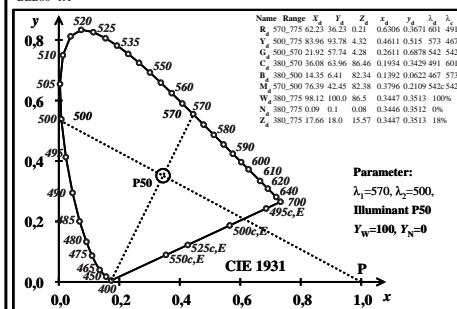

TUB material: code=rh4ta

TUB-test chart BEB8; 6 Ostwald optical colours for 8 illuminants Pxx (left) and Dxx (right), (x, y)<sub>400,700</sub>, lines separate wavelength ranges of Ostwald optical colours