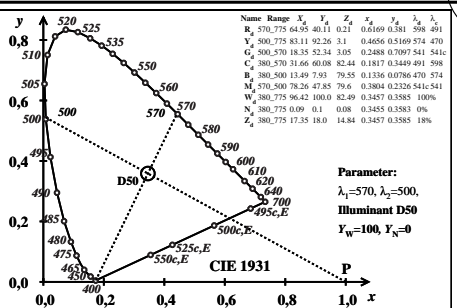

TUB material: code=rh4ta

TUB-test chart BEB8; 6 Ostwald optical colours for 8 illuminants Pxx (left) and Dxx (right), (x, y)<sub>400,700</sub>, lines separate wavelength ranges of Ostwald optical colours