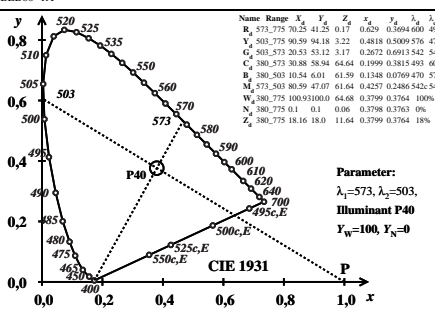

see similar files: <http://farbe.li.tu-berlin.de/BEB8/BEB8LONA.TXT>  
 technical information: <http://farbe.li.tu-berlin.de> or <http://color.li.tu-berlin.de>

TUB registration: 20220301-BEB8/BEB8LONA.TXT /.PS  
 application for evaluation and measurement of display or print output

TUB material: code=rh4ta

TUB-test chart BEB8; 6 Ostwald optical colours for 8 illuminants Pxx (left) and Dxx (right), (x, y)<sub>400,700</sub>, lines separate wavelength ranges of Ostwald optical colours