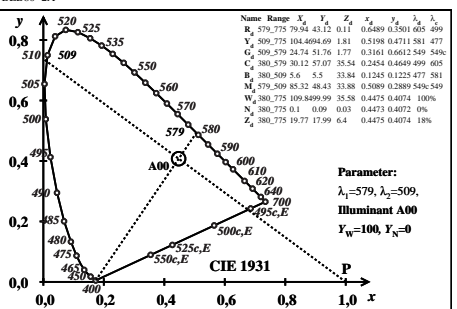

TUB material: code=rh4ta

TUB-test chart BEB8; 6 Ostwald optical colours for 8 illuminants Pxx (left) and Dxx (right), (x, y)<sub>400,700</sub>, lines separate wavelength ranges of Ostwald optical colours