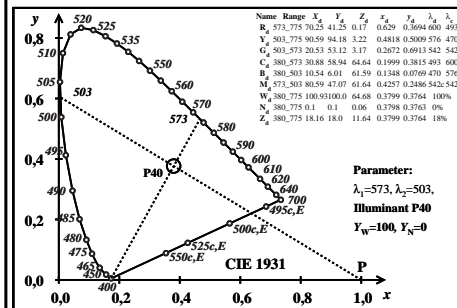

see similar files: <http://farbe.li.tu-berlin.de/BEB8/BEB8LONA.TXT>  
 technical information: <http://farbe.li.tu-berlin.de> or <http://color.li.tu-berlin.de>

TUB registration: 20220301-BEB8/BEB8LONA.TXT /.PS  
 application for evaluation and measurement of display or print output

TUB material: code=rh4ta

TUB-test chart BEB8; 6 Ostwald optical colours for 8 illuminants Pxx (left) and Dxx (right), (x, y)<sub>400,700</sub>, lines separate wavelength ranges of Ostwald optical colours