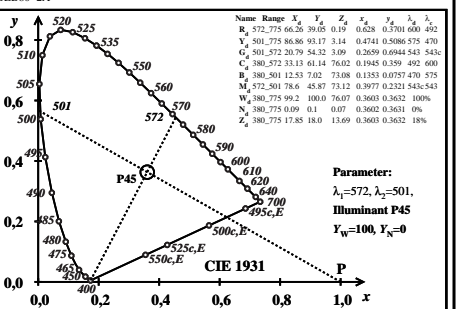

TUB material: code=rh4ta

TUB-test chart BEB8; 6 Ostwald optical colours for 8 illuminants Pxx (left) and Dxx (right), (x, y)<sub>400,700</sub>, lines separate wavelength ranges of Ostwald optical colours