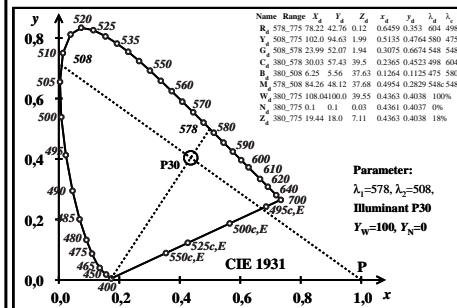

see similar files: <http://farbe.li.tu-berlin.de/BEB8/BEB8LONA.TXT>  
 technical information: <http://farbe.li.tu-berlin.de> or <http://color.li.tu-berlin.de>

TUB registration: 20220301-BEB8/BEB8LONA.TXT /.PS  
 application for evaluation and measurement of display or print output

TUB material: code=rh4ta

TUB-test chart BEB8; 6 Ostwald optical colours for 8 illuminants Pxx (left) and Dxx (right), (x, y)<sub>400,700</sub>, lines separate wavelength ranges of Ostwald optical colours