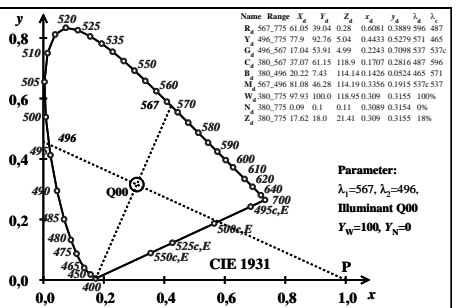

TUB material: code=rh4ta

TUB-test chart BEB8; 6 Ostwald optical colours for 8 illuminants Pxx (left) and Dxx (right), (x, y)<sub>400,700</sub>, lines separate wavelength ranges of Ostwald optical colours