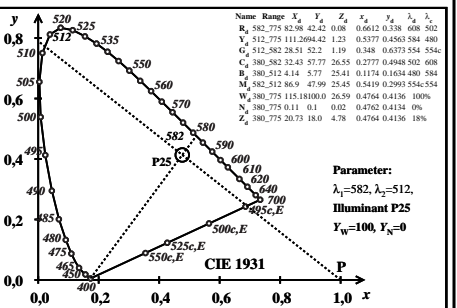

TUB material: code=rh4ta

TUB-test chart BEB8; 6 Ostwald optical colours for 8 illuminants Pxx (left) and Dxx (right), (x, y)<sub>400,700</sub>, lines separate wavelength ranges of Ostwald optical colours