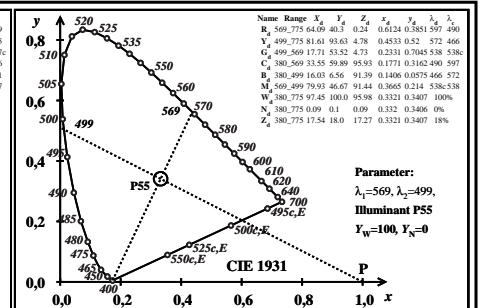

TUB material: code=rh4ta

TUB-test chart BEB8; 6 Ostwald optical colours for 8 illuminants Pxx (left) and Dxx (right), (x, y)<sub>400,700</sub>, lines separate wavelength ranges of Ostwald optical colours