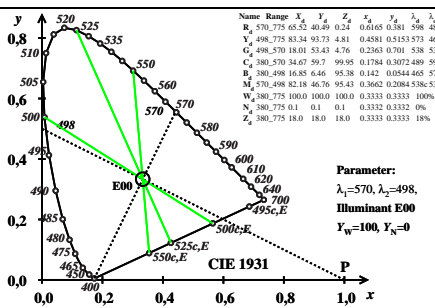

see similar files: <http://farbe.li.tu-berlin.de/BEB8/BEB8LONA.TXT>  
 technical information: <http://farbe.li.tu-berlin.de> or <http://color.li.tu-berlin.de>

TUB registration: 20220301-BEB8/BEB8LONA.TXT /.PS  
 application for evaluation and measurement of display or print output

TUB material: code=rh4ta

TUB-test chart BEB8; 6 Ostwald optical colours for 8 illuminants Pxx (left) and Dxx (right), (x, y)<sub>400,700</sub>, lines separate wavelength ranges of Ostwald optical colours