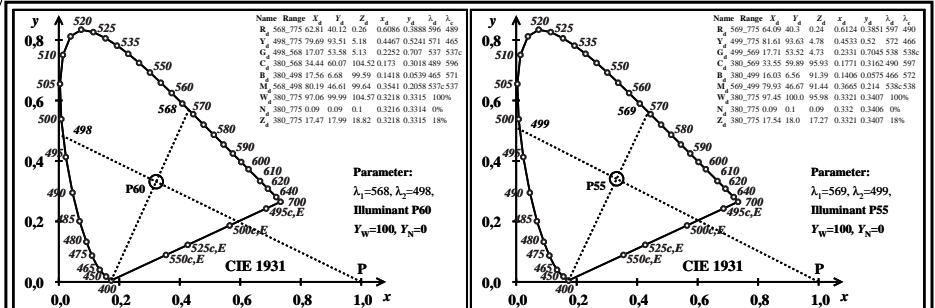

see similar files: <http://farbe.li.tu-berlin.de/BEB8/BEB8LONA.TXT>  
 technical information: <http://farbe.li.tu-berlin.de> or <http://color.li.tu-berlin.de>

TUB registration: 20220301-BEB8/BEB8LONA.TXT /.PS  
 application for evaluation and measurement of display or print output

TUB material: code=rh4ta

TUB-test chart BEB8; 6 Ostwald optical colours for 8 illuminants Pxx (left) and Dxx (right), (x, y)<sub>400,700</sub>, lines separate wavelength ranges of Ostwald optical colours