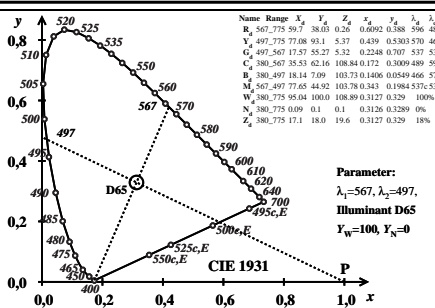

see similar files: <http://farbe.li.tu-berlin.de/BEB8/BEB8LONA.TXT>  
 technical information: <http://farbe.li.tu-berlin.de> or <http://color.li.tu-berlin.de>

TUB registration: 20220301-BEB8/BEB8LONA.TXT /.PS  
 application for evaluation and measurement of display or print output

TUB material: code=rh4ta

TUB-test chart BEB8; 6 Ostwald optical colours for 8 illuminants Pxx (left) and Dxx (right), (x, y)<sub>400,700</sub>, lines separate wavelength ranges of Ostwald optical colours