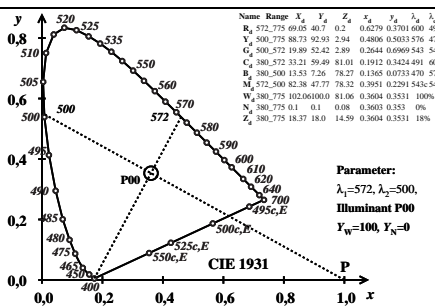

see similar files: <http://farbe.li.tu-berlin.de/BEB8/BEB8LONA.TXT>  
 technical information: <http://farbe.li.tu-berlin.de> or <http://color.li.tu-berlin.de>

TUB registration: 20220301-BEB8/BEB8LONA.TXT /.PS  
 application for evaluation and measurement of display or print output

TUB material: code=rh4ta

TUB-test chart BEB8; 6 Ostwald optical colours for 8 illuminants Pxx (left) and Dxx (right), (x, y)<sub>400,700</sub>, lines separate wavelength ranges of Ostwald optical colours