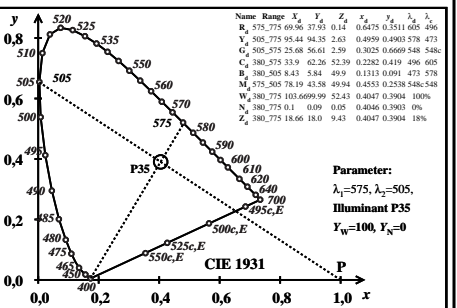

see similar files: <http://farbe.li.tu-berlin.de/BEB8/BEB8LONA.TXT>  
 technical information: <http://farbe.li.tu-berlin.de> or <http://color.li.tu-berlin.de>

TUB registration: 20220301-BEB8/BEB8LONA.TXT /.PS  
 application for evaluation and measurement of display or print output

TUB material: code=rh4ta

TUB-test chart BEB8; 6 Ostwald optical colours for 8 illuminants Pxx (left) and Dxx (right), (x, y)<sub>400,700</sub>, lines separate wavelength ranges of Ostwald optical colours