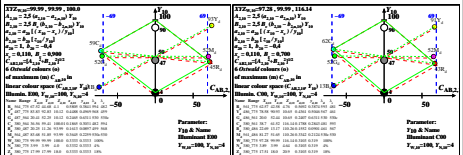

see similar files: http://farbe.li.tu-berlin.de/BEK6/BEK6.HTM
 technical information: http://farbe.li.tu-berlin.de or http://farbe.li.tu-berlin.de/

TUB registration: 20220301-1-BEK6/BEK6L0N1.TXT /PS
 application for evaluation and measurement of display or print output
 TUB material code=matda