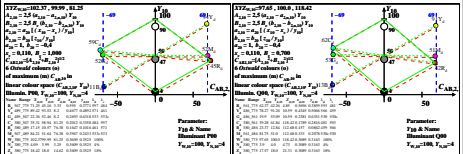

see similar files: http://farbe.li.tu-berlin.de/BEK6/BEK6.HTM
 technical information: http://farbe.li.tu-berlin.de or http://farbe.li.tu-berlin.de/

TUB registration: 20220301-1-BEK6/BEK6L0N1.TXT /PS
 application for evaluation and measurement of display or print output
 TUB material code=matda