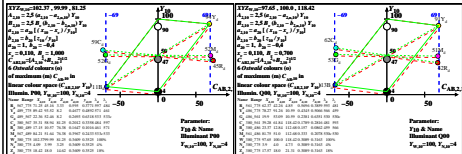

see similar files: http://farbe.li.tu-berlin.de/BEK6/BEK6.HTM
 technical information: http://farbe.li.tu-berlin.de or http://farbe.li.tu-berlin.de/

TUB registration: 20220301-1-BEK6/BEK6L0N1.TXT /PS
 application for evaluation and measurement of display or print output
 TUB material code=matda