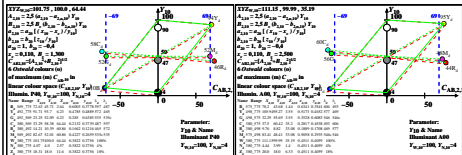

see similar files: http://farbe.li.tu-berlin.de/BEK6/BEK6.HTM
 technical information: http://farbe.li.tu-berlin.de or http://farbe.li.tu-berlin.de/

TUB registration: 20220301-1-BEK6/BEK6L0N1.TXT /PS
 application for evaluation and measurement of display or print output
 TUB material code=matda