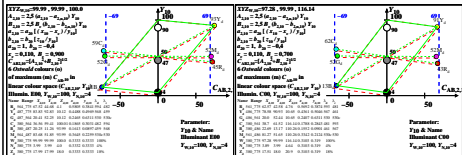

see similar files: http://farbe.li.tu-berlin.de/BEK6/BEK6.HTM
 technical information: http://farbe.li.tu-berlin.de or http://farbe.li.tu-berlin.de/

TUB registration: 20220301-1-BEK6/BEK6L0N1.TXT /PS
 application for evaluation and measurement of display or print output
 TUB material code=matda