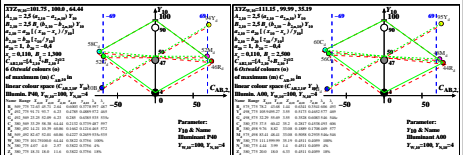

see similar files: http://farbe.li.tu-berlin.de/BEK6/BEK6.HTM
 technical information: http://farbe.li.tu-berlin.de or http://farbe.li.tu-berlin.de/

TUB registration: 20220301-1-BEK6/BEK6L0N1.TXT /PS
 application for evaluation and measurement of display or print output
 TUB material code=matda