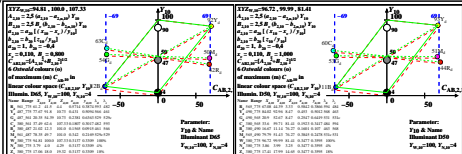

see similar files: http://farbe.li.tu-berlin.de/BEK6/BEK6.HTM
 technical information: http://farbe.li.tu-berlin.de or http://farbe.li.tu-berlin.de/

TUB registration: 20220301-1-BEK6/BEK6L0N1.TXT /PS
 application for evaluation and measurement of display or print output
 TUB material code=matda