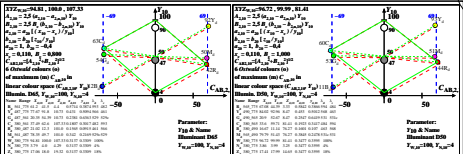

see similar files: http://farbe.li.tu-berlin.de/BEK6/BEK6.HTM
 technical information: http://farbe.li.tu-berlin.de or http://farbe.li.tu-berlin.de/

TUB registration: 20220301-1-BEK6/BEK6L0N1.TXT /PS
 application for evaluation and measurement of display or print output
 TUB material code=matda