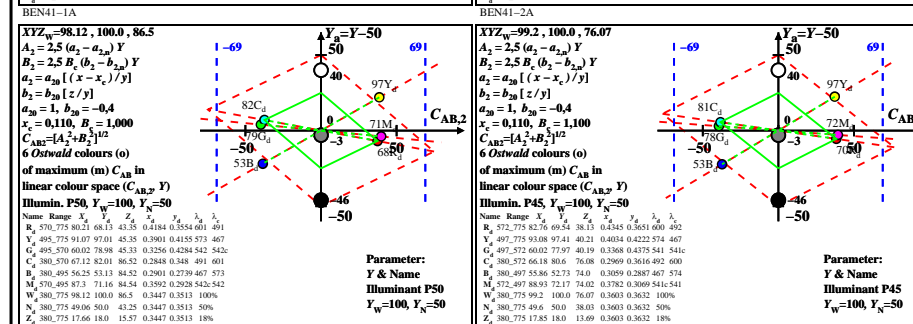

see similar files: http://farbe.li.tu-berlin.de/BEN4/BEN4LONA.TXT
 technical information: http://farbe.li.tu-berlin.de or http://farbe.li.tu-berlin.de/

TUB registration: 20220301-BEN4/BEN4LONA.TXT /.PS
 application for evaluation and measurement of display or print output

TUB-test chart BEN4; 6 Ostwald optimal colours for 8 illuminants Pxx, input: rgb/cmy0/000k/n CIE-02, diagrams (C_{AB,2}, Y), C=2:1, scale Y=-50 to 50, antagonistic reflection

TUB material: code=rha4ta