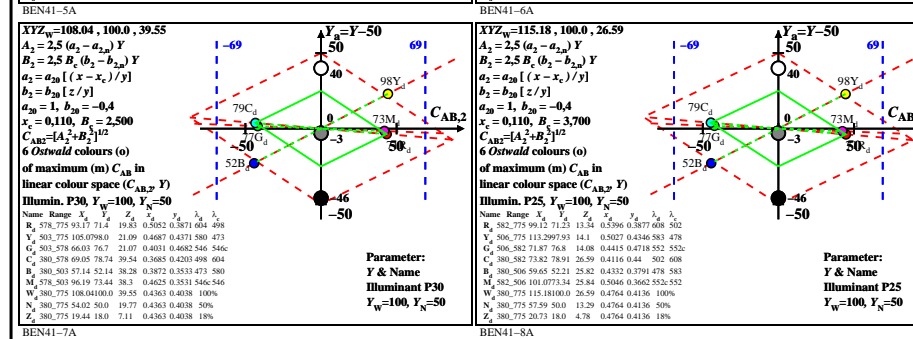

see similar files: http://farbe.li.tu-berlin.de/BEN4/BEN4LONA.TXT
 technical information: http://farbe.li.tu-berlin.de or http://farbe.li.tu-berlin.de/

TUB registration: 20220301-BEN4/BEN4LONA.TXT /.PS
 application for evaluation and measurement of display or print output

TUB-test chart BEN4; 6 Ostwald optimal colours for 8 illuminants Pxx, input: rgb/cmy0/000k/n CIE-02, diagrams (C_{AB,2}, Y), C=2:1, scale Y=-50 to 50, antagonistic reflection

TUB material: code=rha4ta