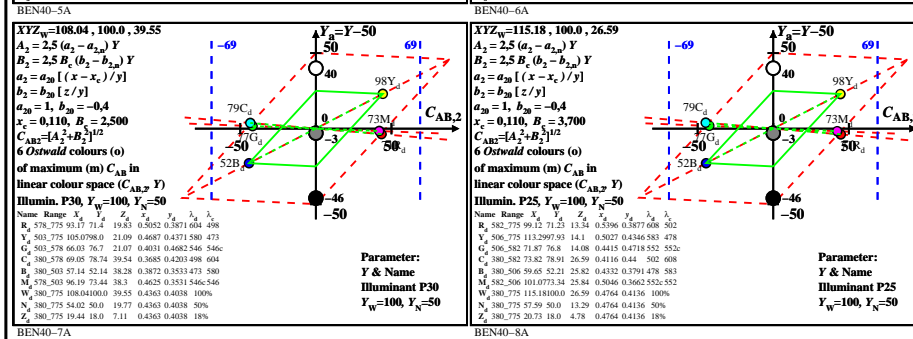

see similar files: http://farbe.li.tu-berlin.de/BEN4/BEN4LONA.TXT
 technical information: http://farbe.li.tu-berlin.de or http://farbe.li.tu-berlin.de/

TUB registration: 20220301-BEN4/BEN4LONA.TXT /.PS
 application for evaluation and measurement of display or print output

TUB-test chart BEN4; 6 Ostwald optimal colours for 8 illuminants Pxx, input: rgb/cmy0/000k/n CIE-02, diagrams (C_{AB,2}, Y), C=2:1, scale Y=-50 to 50, antagonistic reflection

TUB material: code=rha4ta