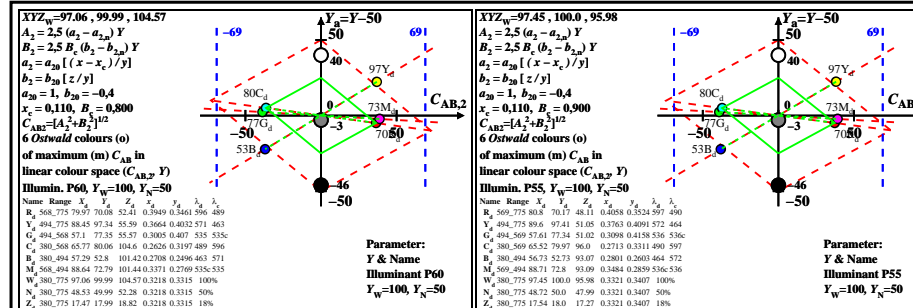

see similar files: http://farbe.li.tu-berlin.de/BEN4/BEN4LONA.TXT
 technical information: http://farbe.li.tu-berlin.de or http://farbe.li.tu-berlin.de/

TUB registration: 20220301-BEN4/BEN4LONA.TXT /.PS
 application for evaluation and measurement of display or print output

TUB-test chart BEN4; 6 Ostwald optimal colours for 8 illuminants Pxx, input: rgb/cmy0/000k/n CIE-02, diagrams (C_{AB,2}, Y), C=2:1, scale Y=-50 to 50, antagonistic reflection

TUB material: code=rha4ta