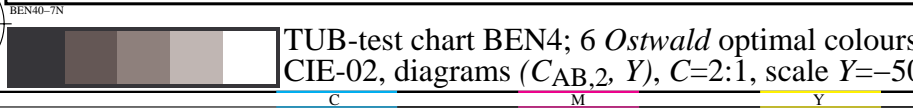

see similar files: http://farbe.li.tu-berlin.de/BEN4/BEN4LONA.TXT
 technical information: http://farbe.li.tu-berlin.de or http://farbe.li.tu-berlin.de/

TUB registration: 20220301-BEN4/BEN4LONA.TXT /.PS
 application for evaluation and measurement of display or print output

TUB-test chart BEN4; 6 Ostwald optimal colours for 8 illuminants Pxx, input: rgb/cmy0/000k/n CIE-02, diagrams (C_{AB,2}, Y), C=2:1, scale Y=-50 to 50, antagonistic reflection

TUB material: code=rha4ta