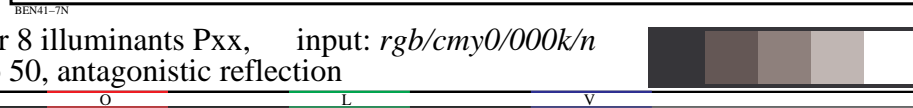

see similar files: http://farbe.li.tu-berlin.de/BEN4/BEN4LONA.TXT
 technical information: http://farbe.li.tu-berlin.de or http://farbe.li.tu-berlin.de/

TUB registration: 20220301-BEN4/BEN4LONA.TXT /.PS
 application for evaluation and measurement of display or print output

TUB-test chart BEN4; 6 Ostwald optimal colours for 8 illuminants Pxx, input: rgb/cmy0/000k/n CIE-02, diagrams (C_{AB,2}, Y), C=2:1, scale Y=-50 to 50, antagonistic reflection

TUB material: code=rha4ta