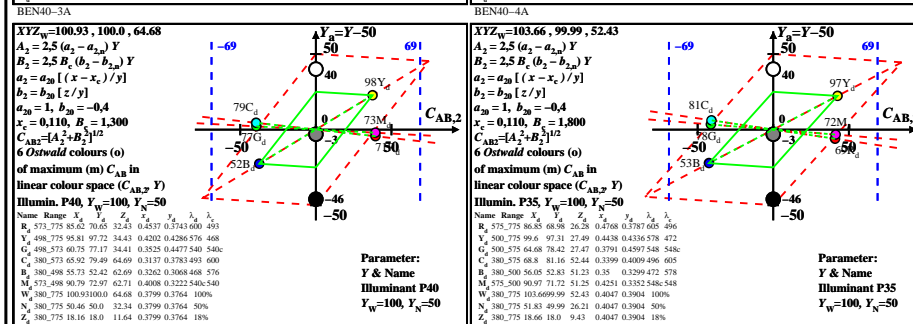

see similar files: http://farbe.li.tu-berlin.de/BEN4/BEN4LONA.TXT
 technical information: http://farbe.li.tu-berlin.de or http://farbe.li.tu-berlin.de/

TUB registration: 20220301-BEN4/BEN4LONA.TXT /.PS
 application for evaluation and measurement of display or print output

TUB-test chart BEN4; 6 Ostwald optimal colours for 8 illuminants Pxx, input: rgb/cmy0/000k/n CIE-02, diagrams (C_{AB,2}, Y), C=2:1, scale Y=-50 to 50, antagonistic reflection

TUB material: code=rha4ta