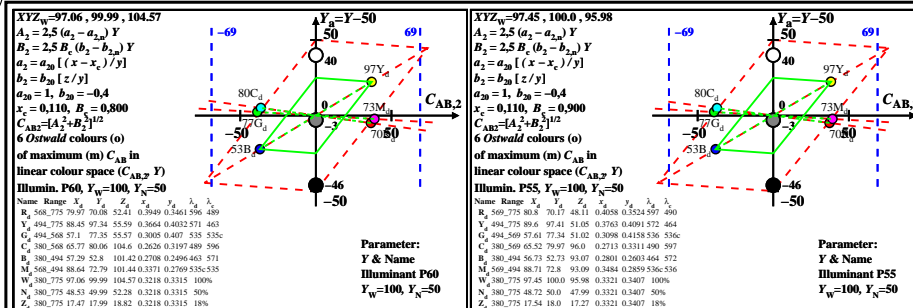

see similar files: http://farbe.li.tu-berlin.de/BEN4/BEN4LONA.TXT
 technical information: http://farbe.li.tu-berlin.de or http://farbe.li.tu-berlin.de/

TUB registration: 20220301-BEN4/BEN4LONA.TXT /.PS
 application for evaluation and measurement of display or print output

TUB-test chart BEN4; 6 Ostwald optimal colours for 8 illuminants Pxx, input: rgb/cmy0/000k/n CIE-02, diagrams (C_{AB,2}, Y), C=2:1, scale Y=-50 to 50, antagonistic reflection

TUB material: code=rha4ta