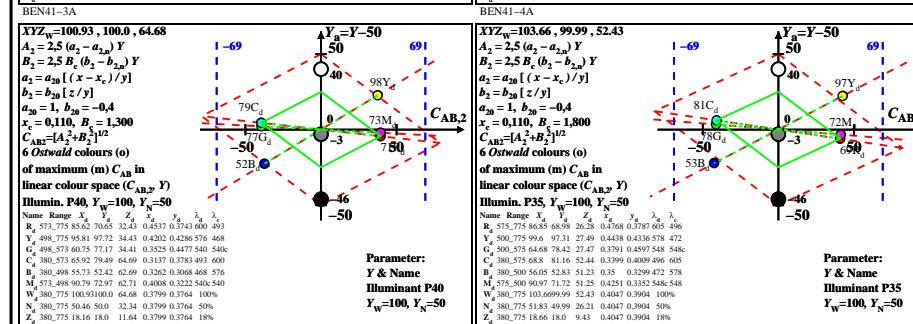

see similar files: http://farbe.li.tu-berlin.de/BEN4/BEN4LONA.TXT
 technical information: http://farbe.li.tu-berlin.de or http://farbe.li.tu-berlin.de/

TUB registration: 20220301-BEN4/BEN4LONA.TXT /.PS
 application for evaluation and measurement of display or print output

TUB-test chart BEN4; 6 Ostwald optimal colours for 8 illuminants Pxx, input: rgb/cmy0/000k/n CIE-02, diagrams (C_{AB,2}, Y), C=2:1, scale Y=-50 to 50, antagonistic reflection

TUB material: code=rha4ta