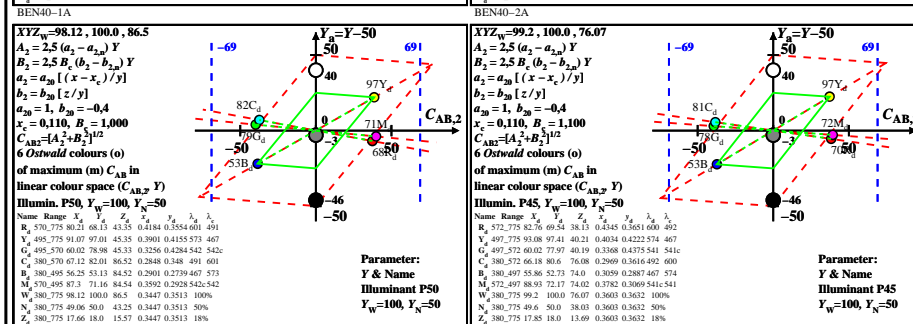

see similar files: http://farbe.li.tu-berlin.de/BEN4/BEN4LONA.TXT
 technical information: http://farbe.li.tu-berlin.de or http://farbe.li.tu-berlin.de/

TUB registration: 20220301-BEN4/BEN4LONA.TXT /.PS
 application for evaluation and measurement of display or print output

TUB-test chart BEN4; 6 Ostwald optimal colours for 8 illuminants Pxx, input: rgb/cmy0/000k/n CIE-02, diagrams (C_{AB,2}, Y), C=2:1, scale Y=-50 to 50, antagonistic reflection

TUB material: code=rha4ta