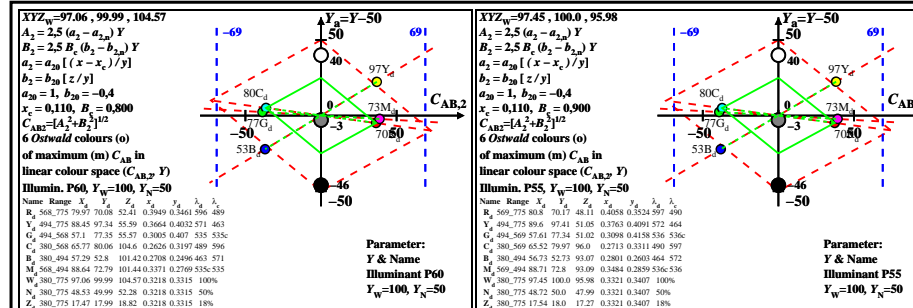

TUB material: code=rha4ta