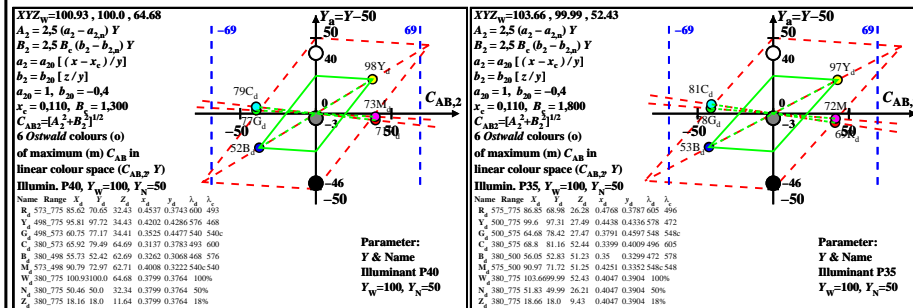

TUB material: code=rha4ta