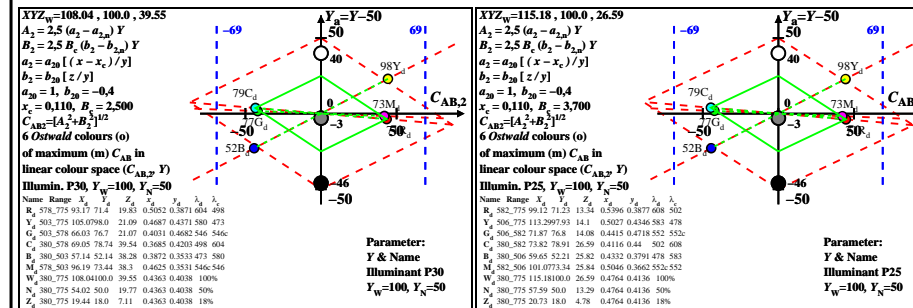

TUB material: code=rha4ta