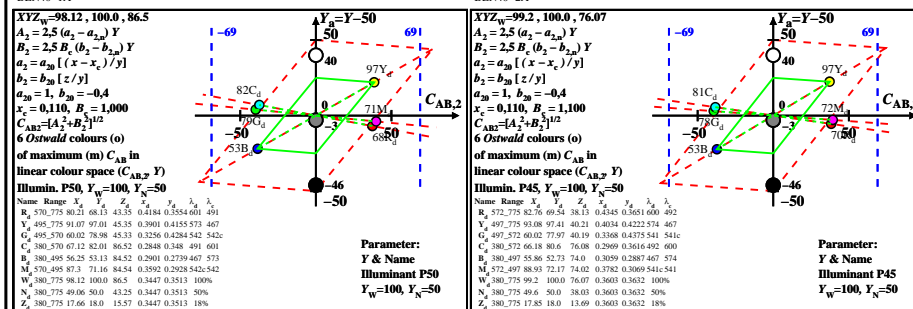

TUB material: code=rha4ta