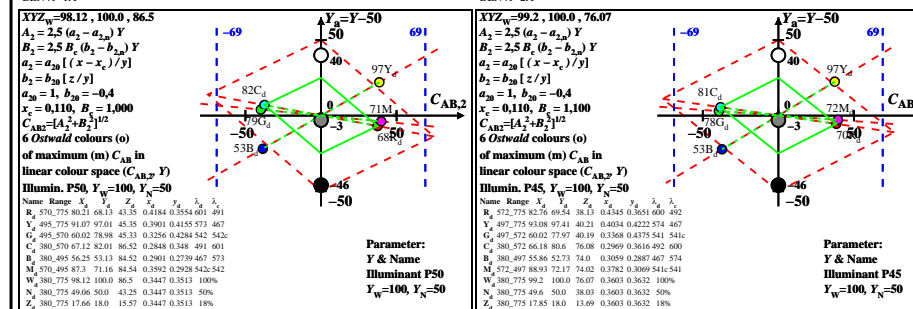

TUB material: code=rha4ta