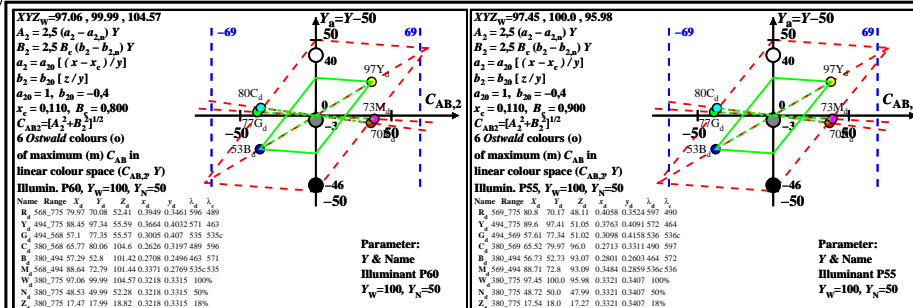

TUB material: code=rha4ta