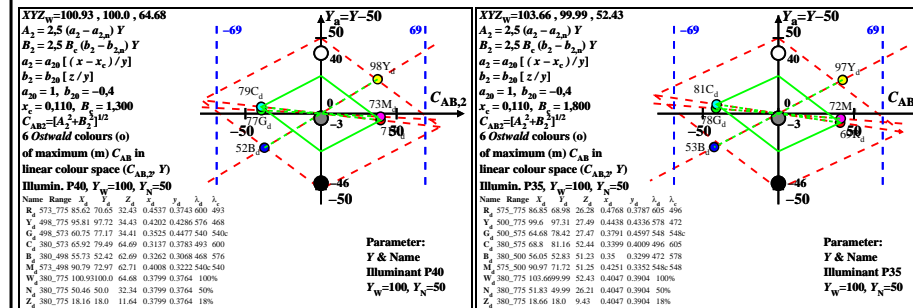

TUB material: code=rha4ta