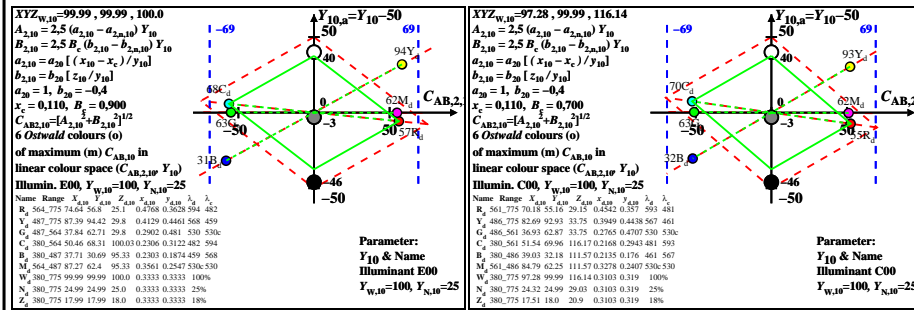

see similar files: http://farbe.li.tu-berlin.de/BEO8/BEO8LONP.PDF /.PS
technical information: http://farbe.li.tu-berlin.de or http://farbe.li.tu-berlin.de/

TUB registration: 20220301-BEO8/BEO8LONP.PDF /.PS
application for evaluation and measurement of display or print output

TUB material: code=rha4ta

BEO8-7A BEO8-8A BEO8-9A

BEO8-7A BEO8-8A BEO8-9A