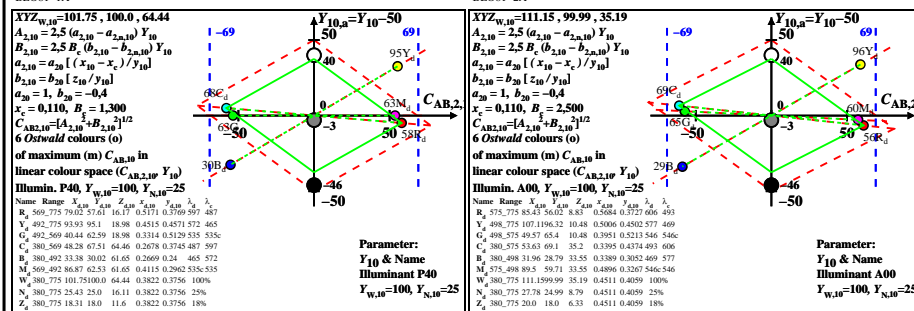

see similar files: http://farbe.li.tu-berlin.de/BEO8/BEO8LONP.PDF /.PS
technical information: http://farbe.li.tu-berlin.de or http://farbe.li.tu-berlin.de/

TUB registration: 20220301-BEO8/BEO8LONP.PDF /.PS
application for evaluation and measurement of display or print output

TUB material: code=rha4ta

BEO8-7A BEO8-8A BEO8-9A

BEO8-7A BEO8-8A BEO8-9A