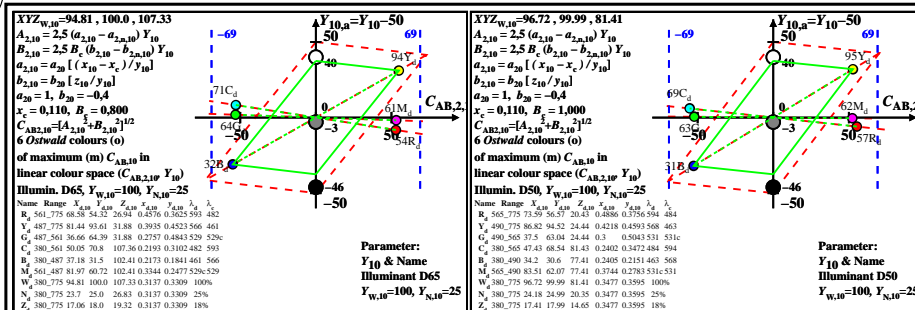

TUB material: code=rha4ta

BEO8-7A BEO8-8A BEO8-9A

BEO8-7A BEO8-8A BEO8-9A