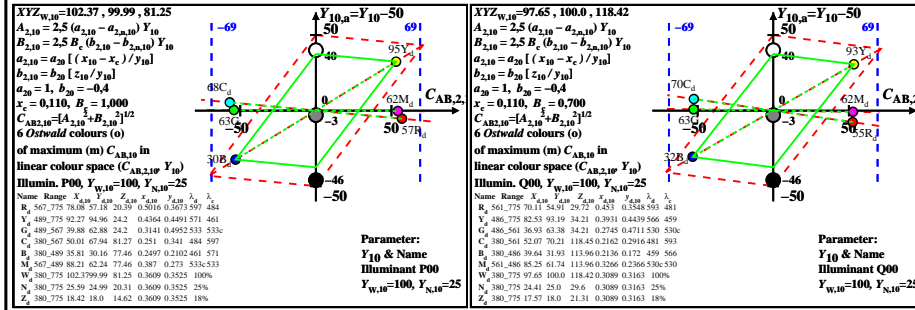

TUB material: code=rha4ta

BEO8-7A BEO8-8A BEO8-9A

BEO8-7A BEO8-8A BEO8-9A