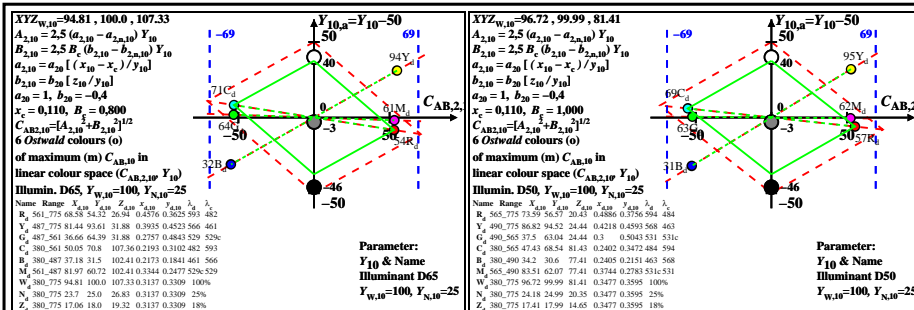

see similar files: http://farbe.li.tu-berlin.de/BEO8/BEO8LONP.PDF /.PS
technical information: http://farbe.li.tu-berlin.de or http://farbe.li.tu-berlin.de/

TUB registration: 20220301-BEO8/BEO8LONP.PDF /.PS
application for evaluation and measurement of display or print output

TUB material: code=rha4ta

BEO8-7A BEO8-8A BEO8-9A

BEO8-7A BEO8-8A BEO8-9A