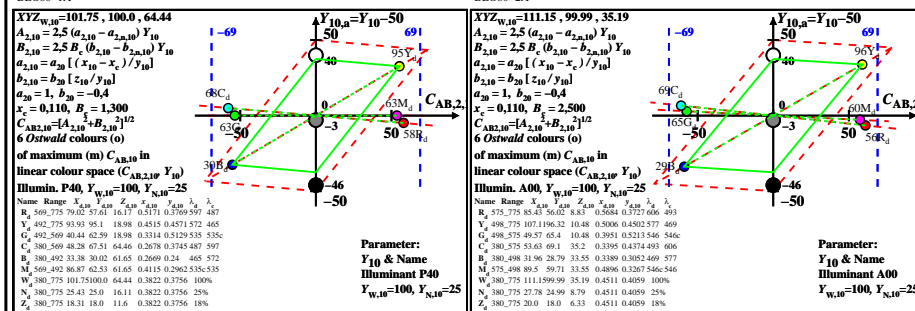

see similar files: http://farbe.li.tu-berlin.de/BEO8/BEO8LONP.PDF /.PS
technical information: http://farbe.li.tu-berlin.de or http://farbe.li.tu-berlin.de/

TUB registration: 20220301-BEO8/BEO8LONP.PDF /.PS
application for evaluation and measurement of display or print output

TUB material: code=rha4ta

BEO8-7A BEO8-8A BEO8-9A

BEO8-7A BEO8-8A BEO8-9A