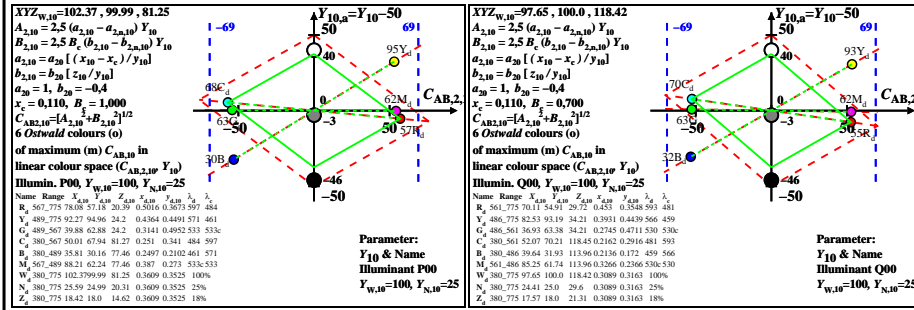

TUB material: code=rha4ta

BEO8-7A BEO8-8A BEO8-9A

BEO8-7A BEO8-8A BEO8-9A