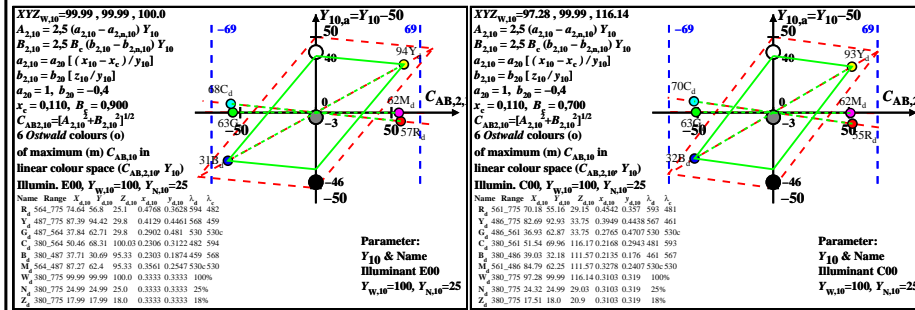

see similar files: http://farbe.li.tu-berlin.de/BEO8/BEO8LONP.PDF /.PS
technical information: http://farbe.li.tu-berlin.de or http://farbe.li.tu-berlin.de/

TUB registration: 20220301-BEO8/BEO8LONP.PDF /.PS
application for evaluation and measurement of display or print output

TUB material: code=rha4ta

BEO8-7A BEO8-8A BEO8-9A

BEO8-7A BEO8-8A BEO8-9A