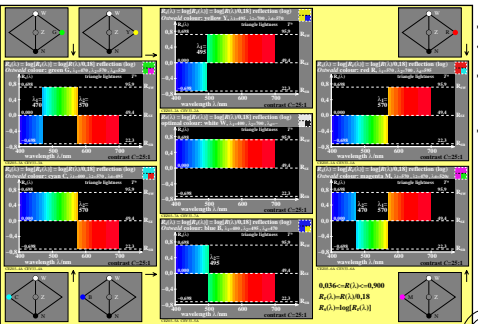

see similar files: <http://farbe.li.tu-berlin.de/CEZ0/CEZ0L0N1.TXT / PS>
 technical information: <http://farbe.li.tu-berlin.de> or <http://color.li.tu-berlin.de>

TUB registration: 20220501-CEZ0/CEZ0L0N1.TXT / PS
 application for evaluation and measurement of display or print output