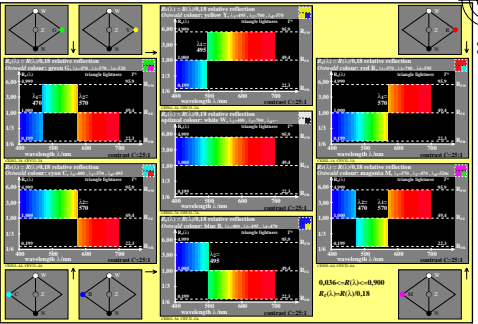

see similar files: <http://farbe.li.tu-berlin.de/CEZ0/CEZ0L0N1.TXT / PS>
 technical information: <http://farbe.li.tu-berlin.de> or <http://color.li.tu-berlin.de>

TUB registration: 20220501-CEZ0/CEZ0L0N1.TXT / PS
 application for evaluation and measurement of display or print output