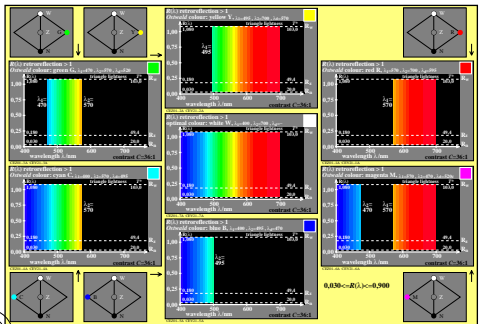

see similar files: <http://farbe.li.tu-berlin.de/CEZ0/CEZ0L0N1.TXT / PS>
 technical information: <http://farbe.li.tu-berlin.de> or <http://color.li.tu-berlin.de>

TUB registration: 20220501-CEZ0/CEZ0L0N1.TXT / PS
 application for evaluation and measurement of display or print output