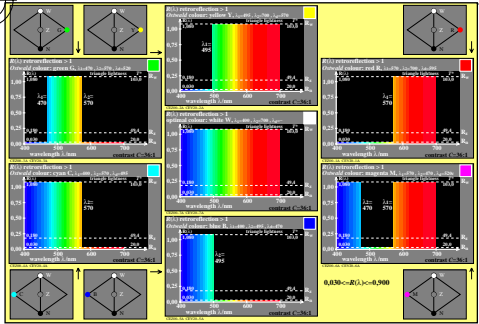

see similar files: <http://farbe.li.tu-berlin.de/CEZ0/CEZ0L0N1.TXT / PS>
 technical information: <http://farbe.li.tu-berlin.de> or <http://color.li.tu-berlin.de>

TUB registration: 20220501-CEZ0/CEZ0L0N1.TXT / PS
 application for evaluation and measurement of display or print output