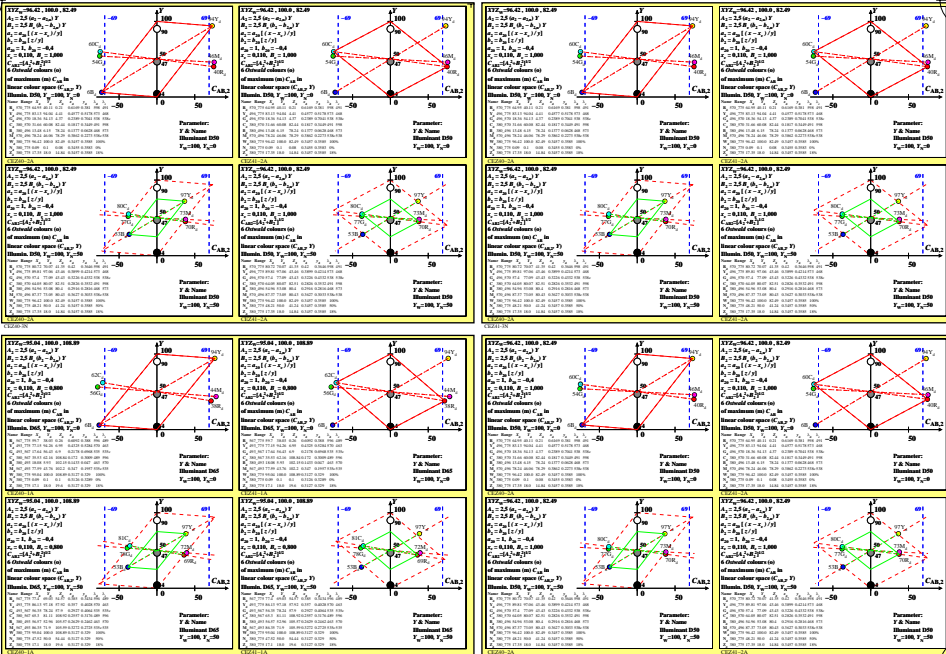

see similar files: <http://farbe.li.tu-berlin.de/CEZ4/CEZ4L0N1.TXT /PS>
 technical information: <http://farbe.li.tu-berlin.de> or <http://color.li.tu-berlin.de>

TUB-test chart CEZ4; Yellow-Blue and Red-Cyan hue planes, normalization Y=100 and =0
Ostwald optimal colours, CIE standard illuminants D50 & D65, contrast >288:1 (red) and 2:1 (green)

TUB registration: 20220301-CEZ4/CEZ4L0N1.TXT /PS
 application for evaluation and measurement of display or print output
 TUB material code=mat4