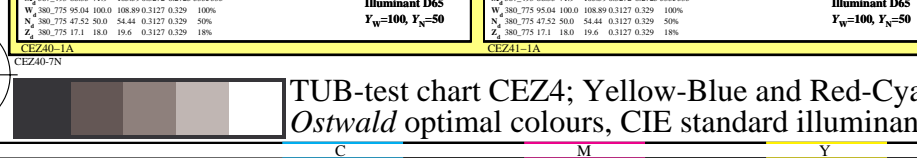

see similar files: <http://farbe.li.tu-berlin.de/CEZ4/CEZ4L0NP.PDF> / .PS
 technical information: <http://farbe.li.tu-berlin.de> or <http://color.li.tu-berlin.de>

TUB registration: 20220301-CEZ4/CEZ4L0NP.PDF /.PS
 application for evaluation and measurement of display or print output

TUB material: code=rha4ta

TUB-test chart CEZ4; Yellow-Blue and Red-Cyan hue planes, linear colour space Y=100 and =0
 Ostwald optimal colours, CIE standard illuminants D50 & D65, contrast >288:1 (red) and 2:1 (green)