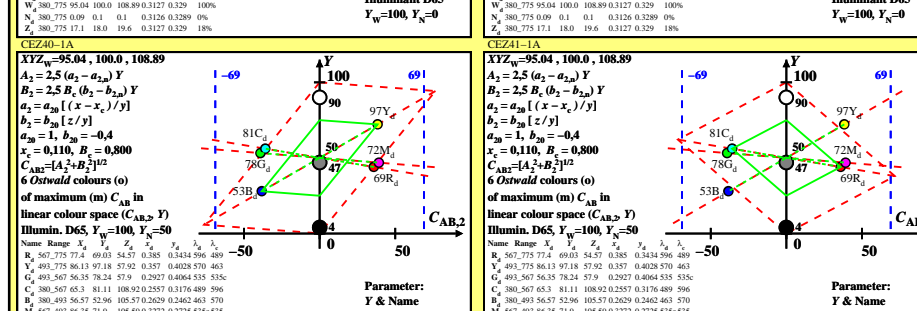

TUB material: code=rha4ta

TUB-test chart CEZ4; Yellow-Blue and Red-Cyan hue planes, linear colour space Y=100 and =0
 Ostwald optimal colours, CIE standard illuminants D50 & D65, contrast >288:1 (red) and 2:1 (green)