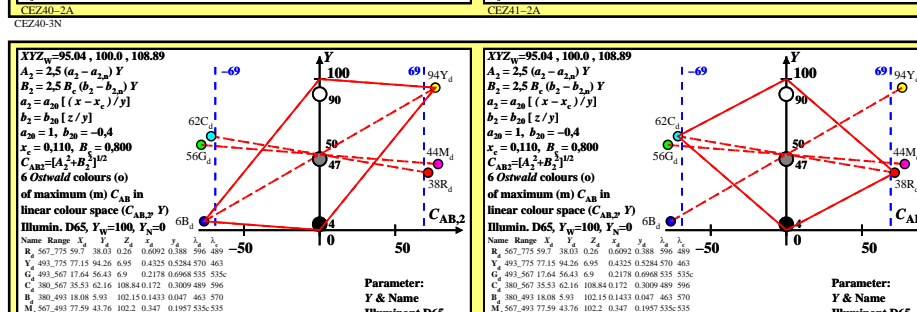

TUB material: code=rha4ta

TUB-test chart CEZ4; Yellow-Blue and Red-Cyan hue planes, linear colour space Y=100 and =0
 Ostwald optimal colours, CIE standard illuminants D50 & D65, contrast >288:1 (red) and 2:1 (green)