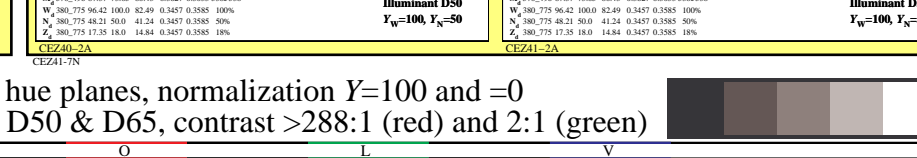

see similar files: <http://farbe.li.tu-berlin.de/CEZ4/CEZ4L0NP.PDF> / .PS
 technical information: <http://farbe.li.tu-berlin.de> or <http://color.li.tu-berlin.de>

TUB registration: 20220301-CEZ4/CEZ4L0NP.PDF /.PS
 application for evaluation and measurement of display or print output

TUB material: code=rha4ta

TUB-test chart CEZ4; Yellow-Blue and Red-Cyan hue planes, linear colour space Y=100 and =0
 Ostwald optimal colours, CIE standard illuminants D50 & D65, contrast >288:1 (red) and 2:1 (green)