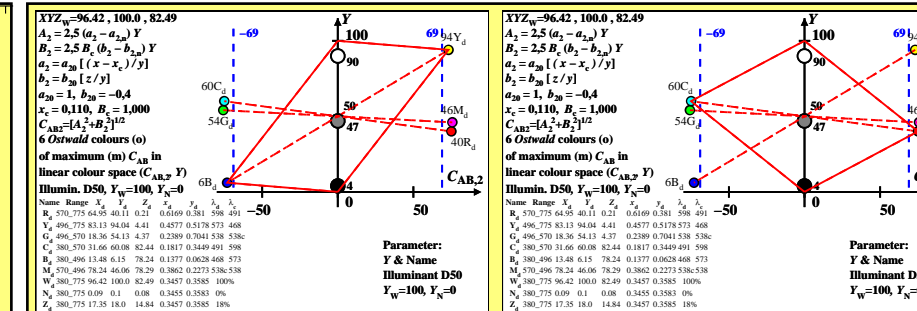

TUB material: code=rha4ta

TUB-test chart CEZ4; Yellow-Blue and Red-Cyan hue planes, linear colour space Y=100 and =0
 Ostwald optimal colours, CIE standard illuminants D50 & D65, contrast >288:1 (red) and 2:1 (green)