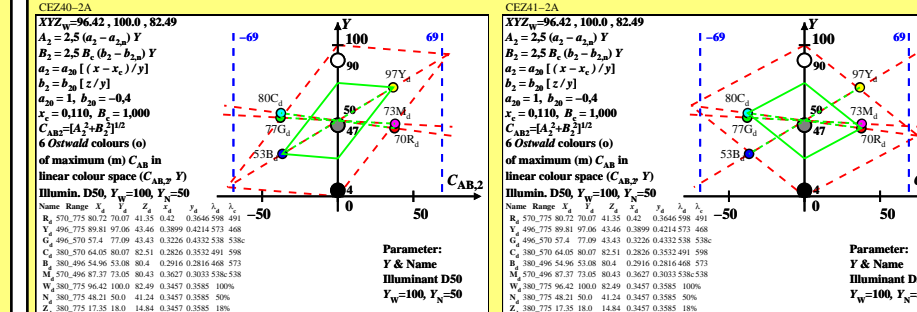

TUB material: code=rha4ta

TUB-test chart CEZ4; Yellow-Blue and Red-Cyan hue planes, linear colour space Y=100 and =0
 Ostwald optimal colours, CIE standard illuminants D50 & D65, contrast >288:1 (red) and 2:1 (green)