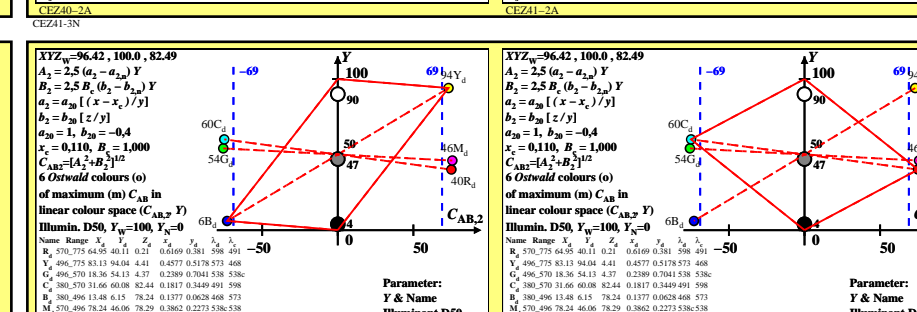

TUB material: code=rha4ta

TUB-test chart CEZ4; Yellow-Blue and Red-Cyan hue planes, linear colour space Y=100 and =0
 Ostwald optimal colours, CIE standard illuminants D50 & D65, contrast >288:1 (red) and 2:1 (green)