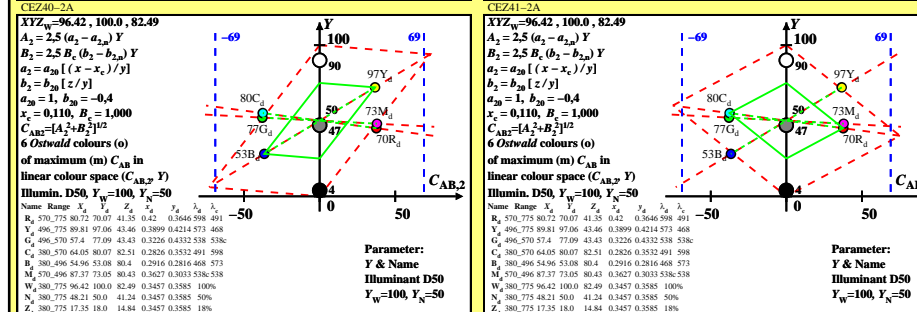

TUB material: code=rha4ta

TUB-test chart CEZ4; Yellow-Blue and Red-Cyan hue planes, linear colour space Y=100 and =0
 Ostwald optimal colours, CIE standard illuminants D50 & D65, contrast >288:1 (red) and 2:1 (green)