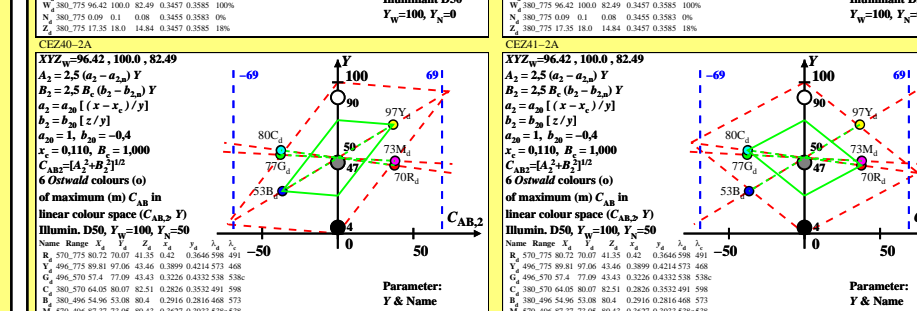

TUB material: code=rha4ta

TUB-test chart CEZ4; Yellow-Blue and Red-Cyan hue planes, linear colour space Y=100 and =0
 Ostwald optimal colours, CIE standard illuminants D50 & D65, contrast >288:1 (red) and 2:1 (green)