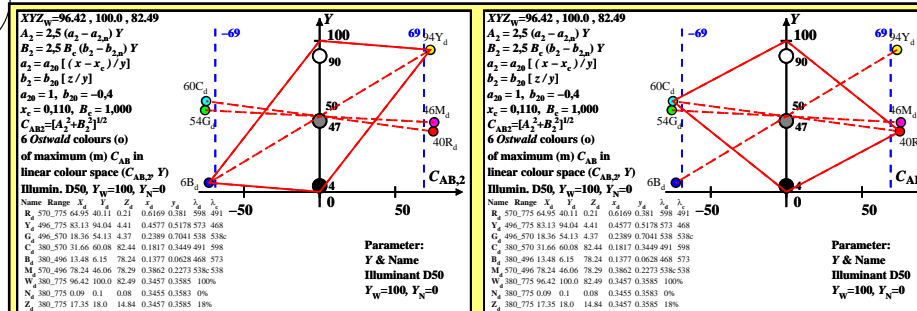

TUB material: code=rha4ta

TUB-test chart CEZ4; Yellow-Blue and Red-Cyan hue planes, linear colour space Y=100 and =0
 Ostwald optimal colours, CIE standard illuminants D50 & D65, contrast >288:1 (red) and 2:1 (green)