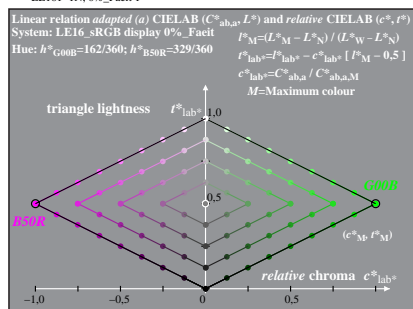

TUB material: code=rh4ta

% LE160-7N, Test chart with 1080 standard colours; digital equidistant 9 step hue and achromatic scales;; luminance factor measured:  $Y_m$  and normalized:  $Y_n = Y_w = 89$ ; for standard sRGB display, Page 1/2; display type: sRGB\_IEC\_61966\_2\_1

TUB-test chart LE16; 1080 colours of sRGB display;  $Lr=0\%$ ; Fadin  
 CIELAB diagrams  $L^*-C^*$  for input and intended output (Fadin, Faet)

input: *rgb setrgbcolor*  
 output: no change

See original or copy: <http://web.me.com/klaus.richter/LE16/LE16LONA.TXT> /.PS  
 Technical information: <http://www.ps.bam.de> or <http://130.149.60.45/~farbmetrik>

TUB registration: 20101101-LE16/LE16LONA.TXT /.PS  
 application for measurement of printer or monitor systems

TUB material: code=rh4ta

% LE160-7N, Test chart with 1080 standard colours; digital equidistant 9 step hue and achromatic scales; luminance factor measured:  $Y_m$  and normalized:  $Y_n = Y_w = 89$ ; for standard sRGB display, Page 2/2; display type: sRGB\_IEC\_61966\_2\_1

TUB-test chart LE16; 1080 colours of sRGB display;  $Lr=0\%$ ; Faet  
 CIELAB diagrams  $L^*-C^*$  for input and intended output (Fadin, Faet)

input:  $rgb$  setrgbcolor  
 output: no change