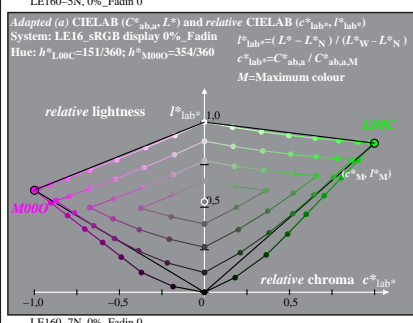

TUB material: code=rh4ta

% LE160-7N, Test chart with 1080 standard colours; digital equidistant 9 step hue and achromatic scales;; luminance factor measured:  $Y_m$  and normalized:  $Y_n = Y_w = 89$ ; for standard sRGB display, Page 1/2; display type: sRGB\_IEC\_61966\_2\_1

TUB-test chart LE16; 1080 colours of sRGB display;  $Lr=0\%$ ; Fadin  
 CIELAB diagrams  $L^*-C^*$  for input and intended output (Fadin, Faet)

input: *rgb setrgbcolor*  
 output: no change

See original or copy: <http://web.me.com/klaus.richter/LE16/LE16LONA.TXT> /.PS  
 Technical information: <http://www.ps.bam.de> or <http://130.149.60.45/~farbmetrik>

TUB registration: 20101101-LE16/LE16LONA.TXT /.PS  
 application for measurement of printer or monitor systems

TUB material: code=rh4ta

% LE160-7N, Test chart with 1080 standard colours; digital equidistant 9 step hue and achromatic scales; luminance factor measured:  $Y_m$  and normalized:  $Y_n = Y_w = 89$ ; for standard sRGB display, Page 2/2; display type: sRGB\_IEC\_61966\_2\_1

TUB-test chart LE16; 1080 colours of sRGB display;  $Lr=0\%$ ; Faet  
 CIELAB diagrams  $L^*-C^*$  for input and intended output (Fadin, Faet)

input:  $rgb$  setrgbcolor  
 output: no change