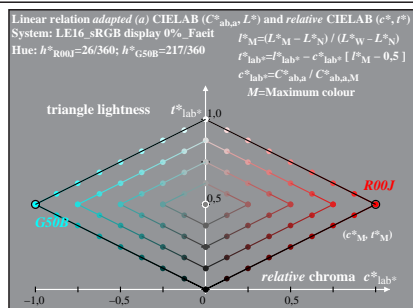

TUB material: code=rh4ta

% LE160-7N, Test chart with 1080 standard colours; digital equidistant 9 step hue and achromatic scales;; luminance factor measured:  $Y_m$  and normalized:  $Y_n = Y_w = 89$ ; for standard sRGB display, Page 1/2; display type: sRGB\_IEC\_61966\_2\_1

TUB-test chart LE16; 1080 colours of sRGB display;  $Lr=0\%$ ; Fadin  
 CIELAB diagrams  $L^*-C^*$  for input and intended output (Fadin, Faet)

input: *rgb setrgbcolor*  
 output: no change

See original or copy: <http://web.me.com/klaus.richter/LE16/LE16LONA.TXT> /.PS  
 Technical information: <http://www.ps.bam.de> or <http://130.149.60.45/~farbmetrik>

TUB registration: 20101101-LE16/LE16LONA.TXT /.PS  
 application for measurement of printer or monitor systems

TUB material: code=rh4ta

% LE160-7N, Test chart with 1080 standard colours; digital equidistant 9 step hue and achromatic scales; luminance factor measured:  $Y_m$  and normalized:  $Y_n = Y_w = 89$ ; for standard sRGB display, Page 2/2; display type: sRGB\_IEC\_61966\_2\_1

TUB-test chart LE16; 1080 colours of sRGB display;  $Lr=0\%$ ; Faet  
 CIELAB diagrams  $L^*-C^*$  for input and intended output (Fadin, Faet)

input:  $rgb$  setrgbcolor  
 output: no change