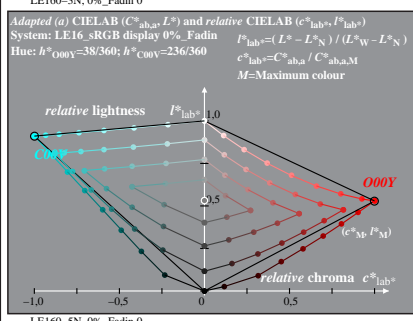

TUB material: code=rh4ta

% LE160-7N, Test chart with 1080 standard colours; digital equidistant 9 step hue and achromatic scales;; luminance factor measured:  $Y_m$  and normalized:  $Y_n = Y_w = 89$ ; for standard sRGB display, Page 1/2; display type: sRGB\_IEC\_61966\_2\_1

TUB-test chart LE16; 1080 colours of sRGB display;  $Lr=0\%$ ; Fadin  
 CIELAB diagrams  $L^*-C^*$  for input and intended output (Fadin, Faet)

input: *rgb setrgbcolor*  
 output: no change

See original or copy: <http://web.me.com/klaus.richter/LE16/LE16LONA.TXT> /.PS  
 Technical information: <http://www.ps.bam.de> or <http://130.149.60.45/~farbmetrik>

TUB registration: 20101101-LE16/LE16LONA.TXT /.PS  
 application for measurement of printer or monitor systems

TUB material: code=rh4ta

% LE160-7N, Test chart with 1080 standard colours; digital equidistant 9 step hue and achromatic scales; luminance factor measured:  $Y_m$  and normalized:  $Y_n = Y_w = 89$ ; for standard sRGB display, Page 2/2; display type: sRGB\_IEC\_61966\_2\_1

TUB-test chart LE16; 1080 colours of sRGB display;  $Lr=0\%$ ; Faet  
 CIELAB diagrams  $L^*-C^*$  for input and intended output (Fadin, Faet)

input:  $rgb$  setrgbcolor  
 output: no change