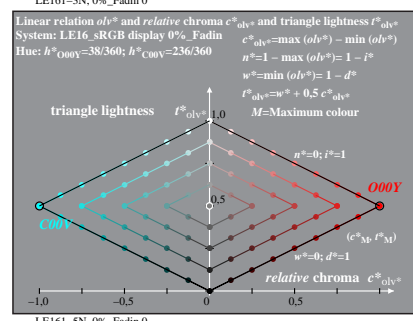

TUB material: code=rh4ta

% LE160-7N, Test chart with 1080 standard colours; digital equidistant 9 step hue and achromatic scales;; luminance factor measured:  $Y_m$  and normalized:  $Y_n = Y_w = 89$ ; for standard sRGB display, Page 1/2; display type: sRGB\_IEC\_61966\_2\_1

TUB-test chart LE16; 1080 colours of sRGB display;  $Lr=0\%$ ; Fadin  
 CIELAB diagrams  $L^*-C^*$  for input and intended output (Fadin, Faet)

input: *rgb setrgbcolor*  
 output: no change

See original or copy: <http://web.me.com/klaus.richter/LE16/LE16LONA.TXT> /.PS  
 Technical information: <http://www.ps.bam.de> or <http://130.149.60.45/~farbmetrik>

TUB registration: 20101101-LE16/LE16LONA.TXT /.PS  
 application for measurement of printer or monitor systems

TUB material: code=rh4ta

% LE160-7N, Test chart with 1080 standard colours; digital equidistant 9 step hue and achromatic scales; luminance factor measured:  $Y_m$  and normalized:  $Y_n = Y_w = 89$ ; for standard sRGB display, Page 2/2; display type: sRGB\_IEC\_61966\_2\_1

TUB-test chart LE16; 1080 colours of sRGB display;  $Lr=0\%$ ; Faet  
 CIELAB diagrams  $L^*-C^*$  for input and intended output (Fadin, Faet)

input:  $rgb$  setrgbcolor  
 output: no change