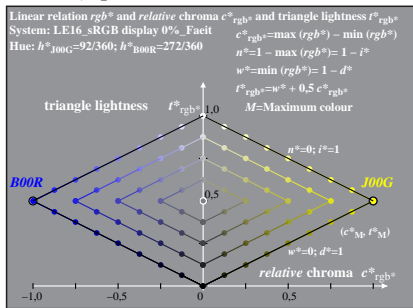

TUB material: code=rh4ta

% LE160-7N, Test chart with 1080 standard colours; digital equidistant 9 step hue and achromatic scales;; luminance factor measured:  $Y_m$  and normalized:  $Y_n = Y_w = 89$ ; for standard sRGB display, Page 1/2; display type: sRGB\_IEC\_61966\_2\_1

TUB-test chart LE16; 1080 colours of sRGB display;  $Lr=0\%$ ; Fadin  
 CIELAB diagrams  $L^*-C^*$  for input and intended output (Fadin, Faet)

input: *rgb setrgbcolor*  
 output: no change

See original or copy: <http://web.me.com/klaus.richter/LE16/LE16LONA.TXT> /.PS  
 Technical information: <http://www.ps.bam.de> or <http://130.149.60.45/~farbmetrik>

TUB registration: 20101101-LE16/LE16LONA.TXT /.PS  
 application for measurement of printer or monitor systems

TUB material: code=rh4ta

% LE160-7N, Test chart with 1080 standard colours; digital equidistant 9 step hue and achromatic scales; luminance factor measured:  $Y_m$  and normalized:  $Y_n = Y_w = 89$ ; for standard sRGB display, Page 2/2; display type: sRGB\_IEC\_61966\_2\_1

TUB-test chart LE16; 1080 colours of sRGB display;  $Lr=0\%$ ; Faet  
 CIELAB diagrams  $L^*-C^*$  for input and intended output (Fadin, Faet)

input:  $rgb$  setrgbcolor  
 output: no change