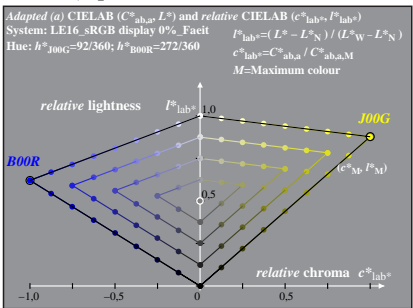

TUB material: code=rh4ta

% LE160-7N, Test chart with 1080 standard colours; digital equidistant 9 step hue and achromatic scales;; luminance factor measured:  $Y_m$  and normalized:  $Y_n = Y_w = 89$ ; for standard sRGB display, Page 1/2; display type: sRGB\_IEC\_61966\_2\_1

TUB-test chart LE16; 1080 colours of sRGB display;  $Lr=0\%$ ; Fadin  
 CIELAB diagrams  $L^*-C^*$  for input and intended output (Fadin, Faet)

input: *rgb setrgbcolor*  
 output: no change

See original or copy: <http://web.me.com/klaus.richter/LE16/LE16LONA.TXT> /.PS  
 Technical information: <http://www.ps.bam.de> or <http://130.149.60.45/~farbmetrik>

TUB registration: 20101101-LE16/LE16LONA.TXT /.PS  
 application for measurement of printer or monitor systems

TUB material: code=rh4ta

% LE160-7N, Test chart with 1080 standard colours; digital equidistant 9 step hue and achromatic scales; luminance factor measured:  $Y_m$  and normalized:  $Y_n = Y_w = 89$ ; for standard sRGB display, Page 2/2; display type: sRGB\_IEC\_61966\_2\_1

TUB-test chart LE16; 1080 colours of sRGB display;  $Lr=0\%$ ; Faet  
 CIELAB diagrams  $L^*-C^*$  for input and intended output (Fadin, Faet)

input:  $rgb$  setrgbcolor  
 output: no change