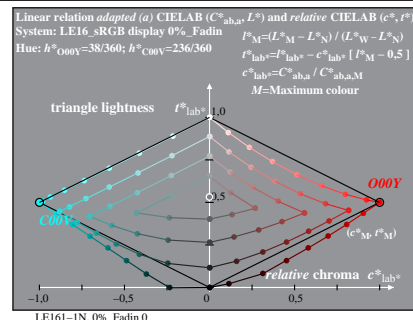

TUB material: code=rh4ta

% LE160-7N, Test chart with 1080 standard colours; digital equidistant 9 step hue and achromatic scales;; luminance factor measured:  $Y_m$  and normalized:  $Y_n = Y_w = 89$ ; for standard sRGB display, Page 1/2; display type: sRGB\_IEC\_61966\_2\_1

TUB-test chart LE16; 1080 colours of sRGB display;  $Lr=0\%$ ; Fadin  
 CIELAB diagrams  $L^*-C^*$  for input and intended output (Fadin, Faet)

input: *rgb setrgbcolor*  
 output: no change

See original or copy: <http://web.me.com/klaus.richter/LE16/LE16LONA.TXT> /.PS  
 Technical information: <http://www.ps.bam.de> or <http://130.149.60.45/~farbmetrik>

TUB registration: 20101101-LE16/LE16LONA.TXT /.PS  
 application for measurement of printer or monitor systems

TUB material: code=rh4ta

% LE160-7N, Test chart with 1080 standard colours; digital equidistant 9 step hue and achromatic scales; luminance factor measured:  $Y_m$  and normalized:  $Y_n = Y_w = 89$ ; for standard sRGB display, Page 2/2; display type: sRGB\_IEC\_61966\_2\_1

TUB-test chart LE16; 1080 colours of sRGB display;  $Lr=0\%$ ; Faet  
 CIELAB diagrams  $L^*-C^*$  for input and intended output (Fadin, Faet)

input:  $rgb$  setrgbcolor  
 output: no change