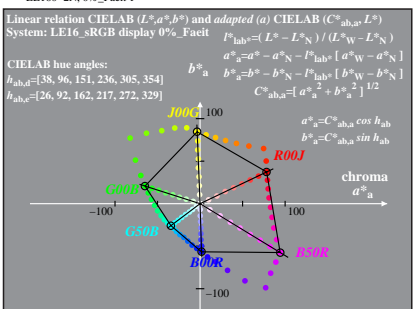

TUB material: code=rh4ta

% LE160-7N, Test chart with 1080 standard colours; digital equidistant 9 step hue and achromatic scales;; luminance factor measured:  $Y_m$  and normalized:  $Y_n = Y_w = 89$ ; for standard sRGB display, Page 1/2; display type: sRGB\_IEC\_61966\_2\_1

TUB-test chart LE16; 1080 colours of sRGB display;  $Lr=0\%$ ; Fadin  
 CIELAB diagrams  $L^*-C^*$  for input and intended output (Fadin, Faet)

input: *rgb setrgbcolor*  
 output: no change

See original or copy: <http://web.me.com/klaus.richter/LE16/LE16LONA.TXT> /.PS  
 Technical information: <http://www.ps.bam.de> or <http://130.149.60.45/~farbmetrik>

TUB registration: 20101101-LE16/LE16LONA.TXT /.PS  
 application for measurement of printer or monitor systems

TUB material: code=rh4ta

% LE160-7N, Test chart with 1080 standard colours; digital equidistant 9 step hue and achromatic scales; luminance factor measured:  $Y_m$  and normalized:  $Y_n = Y_w = 89$ ; for standard sRGB display, Page 2/2; display type: sRGB\_IEC\_61966\_2\_1

TUB-test chart LE16; 1080 colours of sRGB display;  $Lr=0\%$ ; Faet  
 CIELAB diagrams  $L^*-C^*$  for input and intended output (Fadin, Faet)

input:  $rgb$  setrgbcolor  
 output: no change