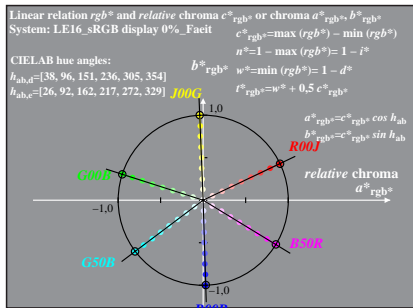

TUB material: code=rh4ta

% LE160-7N, Test chart with 1080 standard colours; digital equidistant 9 step hue and achromatic scales;; luminance factor measured:  $Y_m$  and normalized:  $Y_n = Y_w = 89$ ; for standard sRGB display, Page 1/2; display type: sRGB\_IEC\_61966\_2\_1

TUB-test chart LE16; 1080 colours of sRGB display;  $Lr=0\%$ ; Fadin  
 CIELAB diagrams  $L^*-C^*$  for input and intended output (Fadin, Faet)

input: *rgb setrgbcolor*  
 output: no change

See original or copy: <http://web.me.com/klaus.richter/LE16/LE16LONA.TXT> /.PS  
 Technical information: <http://www.ps.bam.de> or <http://130.149.60.45/~farbmetrik>

TUB registration: 20101101-LE16/LE16LONA.TXT /.PS  
 application for measurement of printer or monitor systems

TUB material: code=rh4ta

% LE160-7N, Test chart with 1080 standard colours; digital equidistant 9 step hue and achromatic scales; luminance factor measured:  $Y_m$  and normalized:  $Y_n = Y_w = 89$ ; for standard sRGB display, Page 2/2; display type: sRGB\_IEC\_61966\_2\_1

TUB-test chart LE16; 1080 colours of sRGB display;  $Lr=0\%$ ; Faet  
 CIELAB diagrams  $L^*-C^*$  for input and intended output (Fadin, Faet)

input:  $rgb$  setrgbcolor  
 output: no change