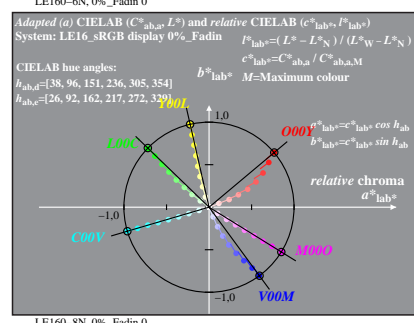

TUB material: code=rh4ta

% LE160-7N, Test chart with 1080 standard colours; digital equidistant 9 step hue and achromatic scales;; luminance factor measured:  $Y_m$  and normalized:  $Y_n = Y_w = 89$ ; for standard sRGB display, Page 1/2; display type: sRGB\_IEC\_61966\_2\_1

TUB-test chart LE16; 1080 colours of sRGB display;  $Lr=0\%$ ; Fadin  
 CIELAB diagrams  $L^*-C^*$  for input and intended output (Fadin, Faet)

input: *rgb setrgbcolor*  
 output: no change

See original or copy: <http://web.me.com/klaus.richter/LE16/LE16LONA.TXT> /.PS  
 Technical information: <http://www.ps.bam.de> or <http://130.149.60.45/~farbmetrik>

TUB registration: 20101101-LE16/LE16LONA.TXT /.PS  
 application for measurement of printer or monitor systems

TUB material: code=rh4ta

% LE160-7N, Test chart with 1080 standard colours; digital equidistant 9 step hue and achromatic scales; luminance factor measured:  $Y_m$  and normalized:  $Y_n = Y_w = 89$ ; for standard sRGB display, Page 2/2; display type: sRGB\_IEC\_61966\_2\_1

TUB-test chart LE16; 1080 colours of sRGB display;  $Lr=0\%$ ; Faet  
 CIELAB diagrams  $L^*-C^*$  for input and intended output (Fadin, Faet)

input:  $rgb$  setrgbcolor  
 output: no change