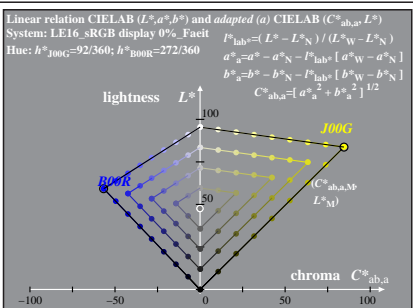

TUB material: code=rh4ta

% LE160-7N, Test chart with 1080 standard colours; digital equidistant 9 step hue and achromatic scales;; luminance factor measured:  $Y_m$  and normalized:  $Y_n = Y_w = 89$ ; for standard sRGB display, Page 1/2; display type: sRGB\_IEC\_61966\_2\_1

TUB-test chart LE16; 1080 colours of sRGB display;  $Lr=0\%$ ; Fadin  
 CIELAB diagrams  $L^*-C^*$  for input and intended output (Fadin, Faet)

input: *rgb setrgbcolor*  
 output: no change

See original or copy: <http://web.me.com/klaus.richter/LE16/LE16LONA.TXT> /.PS  
 Technical information: <http://www.ps.bam.de> or <http://130.149.60.45/~farbmetrik>

TUB registration: 20101101-LE16/LE16LONA.TXT /.PS  
 application for measurement of printer or monitor systems

TUB material: code=rh4ta

% LE160-7N, Test chart with 1080 standard colours; digital equidistant 9 step hue and achromatic scales; luminance factor measured:  $Y_m$  and normalized:  $Y_n = Y_w = 89$ ; for standard sRGB display, Page 2/2; display type: sRGB\_IEC\_61966\_2\_1

TUB-test chart LE16; 1080 colours of sRGB display;  $Lr=0\%$ ; Faet  
 CIELAB diagrams  $L^*-C^*$  for input and intended output (Fadin, Faet)

input:  $rgb$  setrgbcolor  
 output: no change