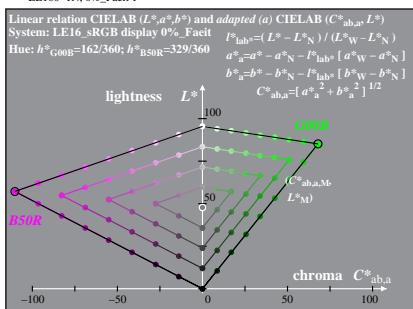

TUB material: code=rh4ta

% LE160-7N, Test chart with 1080 standard colours; digital equidistant 9 step hue and achromatic scales;; luminance factor measured:  $Y_m$  and normalized:  $Y_n = Y_w = 89$ ; for standard sRGB display, Page 1/2; display type: sRGB\_IEC\_61966\_2\_1

TUB-test chart LE16; 1080 colours of sRGB display;  $Lr=0\%$ ; Fadin  
 CIELAB diagrams  $L^*-C^*$  for input and intended output (Fadin, Faet)

input: *rgb setrgbcolor*  
 output: no change

See original or copy: <http://web.me.com/klaus.richter/LE16/LE16LONA.TXT> /.PS  
 Technical information: <http://www.ps.bam.de> or <http://130.149.60.45/~farbmetrik>

TUB registration: 20101101-LE16/LE16LONA.TXT /.PS  
 application for measurement of printer or monitor systems

TUB material: code=rh4ta

% LE160-7N, Test chart with 1080 standard colours; digital equidistant 9 step hue and achromatic scales; luminance factor measured:  $Y_m$  and normalized:  $Y_n = Y_w = 89$ ; for standard sRGB display, Page 2/2; display type: sRGB\_IEC\_61966\_2\_1

TUB-test chart LE16; 1080 colours of sRGB display;  $Lr=0\%$ ; Faet  
 CIELAB diagrams  $L^*-C^*$  for input and intended output (Fadin, Faet)

input:  $rgb$  setrgbcolor  
 output: no change