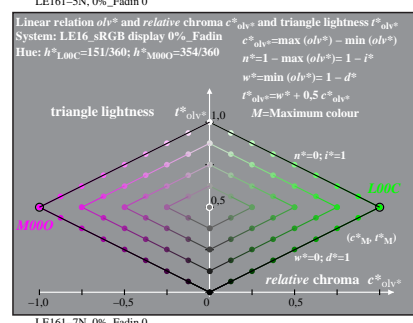

TUB material: code=rh4ta

% LE160-7N, Test chart with 1080 standard colours; digital equidistant 9 step hue and achromatic scales;; luminance factor measured:  $Y_m$  and normalized:  $Y_n = Y_w = 89$ ; for standard sRGB display, Page 1/2; display type: sRGB\_IEC\_61966\_2\_1

TUB-test chart LE16; 1080 colours of sRGB display;  $Lr=0\%$ ; Fadin  
 CIELAB diagrams  $L^*-C^*$  for input and intended output (Fadin, Faet)

input: *rgb setrgbcolor*  
 output: no change

See original or copy: <http://web.me.com/klaus.richter/LE16/LE16LONA.TXT> /.PS  
 Technical information: <http://www.ps.bam.de> or <http://130.149.60.45/~farbmetrik>

TUB registration: 20101101-LE16/LE16LONA.TXT /.PS  
 application for measurement of printer or monitor systems

TUB material: code=rh4ta

% LE160-7N, Test chart with 1080 standard colours; digital equidistant 9 step hue and achromatic scales; luminance factor measured:  $Y_m$  and normalized:  $Y_n = Y_w = 89$ ; for standard sRGB display, Page 2/2; display type: sRGB\_IEC\_61966\_2\_1

TUB-test chart LE16; 1080 colours of sRGB display;  $Lr=0\%$ ; Faet  
 CIELAB diagrams  $L^*-C^*$  for input and intended output (Fadin, Faet)

input:  $rgb$  setrgbcolor  
 output: no change