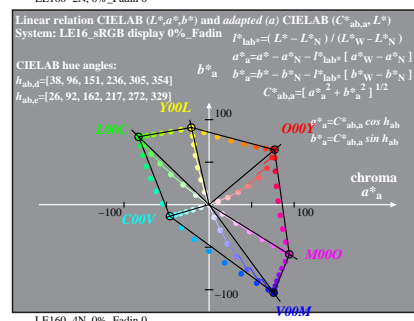

TUB material: code=rh4ta

% LE160-7N, Test chart with 1080 standard colours; digital equidistant 9 step hue and achromatic scales;; luminance factor measured:  $Y_m$  and normalized:  $Y_n = Y_w = 89$ ; for standard sRGB display, Page 1/2; display type: sRGB\_IEC\_61966\_2\_1

TUB-test chart LE16; 1080 colours of sRGB display;  $Lr=0\%$ ; Fadin  
 CIELAB diagrams  $L^*-C^*$  for input and intended output (Fadin, Faet)

input: *rgb setrgbcolor*  
 output: no change

See original or copy: <http://web.me.com/klaus.richter/LE16/LE16LONA.TXT> /.PS  
 Technical information: <http://www.ps.bam.de> or <http://130.149.60.45/~farbmetrik>

TUB registration: 20101101-LE16/LE16LONA.TXT /.PS  
 application for measurement of printer or monitor systems

TUB material: code=rh4ta

% LE160-7N, Test chart with 1080 standard colours; digital equidistant 9 step hue and achromatic scales; luminance factor measured:  $Y_m$  and normalized:  $Y_n = Y_w = 89$ ; for standard sRGB display, Page 2/2; display type: sRGB\_IEC\_61966\_2\_1

TUB-test chart LE16; 1080 colours of sRGB display;  $Lr=0\%$ ; Faet  
 CIELAB diagrams  $L^*-C^*$  for input and intended output (Fadin, Faet)

input:  $rgb$  setrgbcolor  
 output: no change