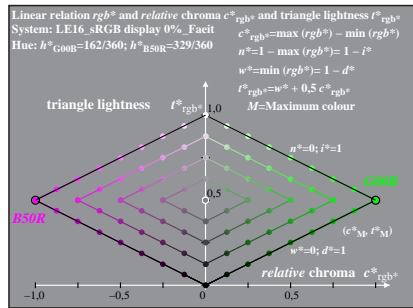

TUB material: code=rh4ta

% LE160-7N, Test chart with 1080 standard colours; digital equidistant 9 step hue and achromatic scales;; luminance factor measured:  $Y_m$  and normalized:  $Y_n = Y_w = 89$ ; for standard sRGB display, Page 1/2; display type: sRGB\_IEC\_61966\_2\_1

TUB-test chart LE16; 1080 colours of sRGB display;  $Lr=0\%$ ; Fadin  
 CIELAB diagrams  $L^*-C^*$  for input and intended output (Fadin, Faet)

input: *rgb setrgbcolor*  
 output: no change

See original or copy: <http://web.me.com/klaus.richter/LE16/LE16LONA.TXT> /.PS  
 Technical information: <http://www.ps.bam.de> or <http://130.149.60.45/~farbmetrik>

TUB registration: 20101101-LE16/LE16LONA.TXT /.PS  
 application for measurement of printer or monitor systems

TUB material: code=rh4ta

% LE160-7N, Test chart with 1080 standard colours; digital equidistant 9 step hue and achromatic scales; luminance factor measured:  $Y_m$  and normalized:  $Y_n = Y_w = 89$ ; for standard sRGB display, Page 2/2; display type: sRGB\_IEC\_61966\_2\_1

TUB-test chart LE16; 1080 colours of sRGB display;  $Lr=0\%$ ; Faet  
 CIELAB diagrams  $L^*-C^*$  for input and intended output (Fadin, Faet)

input:  $rgb$  setrgbcolor  
 output: no change