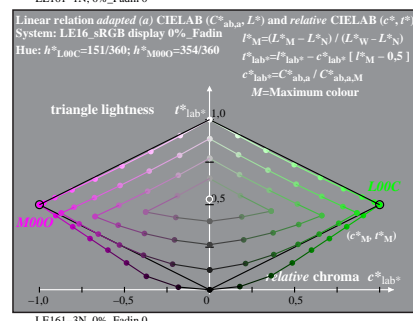

TUB material: code=rh4ta

% LE160-7N, Test chart with 1080 standard colours; digital equidistant 9 step hue and achromatic scales;; luminance factor measured:  $Y_m$  and normalized:  $Y_n = Y_w = 89$ ; for standard sRGB display, Page 1/2; display type: sRGB\_IEC\_61966\_2\_1

TUB-test chart LE16; 1080 colours of sRGB display;  $Lr=0\%$ ; Fadin  
 CIELAB diagrams  $L^*-C^*$  for input and intended output (Fadin, Faet)

input: *rgb setrgbcolor*  
 output: no change

See original or copy: <http://web.me.com/klaus.richter/LE16/LE16LONA.TXT> /.PS  
 Technical information: <http://www.ps.bam.de> or <http://130.149.60.45/~farbmetrik>

TUB registration: 20101101-LE16/LE16LONA.TXT /.PS  
 application for measurement of printer or monitor systems

TUB material: code=rh4ta

% LE160-7N, Test chart with 1080 standard colours; digital equidistant 9 step hue and achromatic scales; luminance factor measured:  $Y_m$  and normalized:  $Y_n = Y_w = 89$ ; for standard sRGB display, Page 2/2; display type: sRGB\_IEC\_61966\_2\_1

TUB-test chart LE16; 1080 colours of sRGB display;  $Lr=0\%$ ; Faet  
 CIELAB diagrams  $L^*-C^*$  for input and intended output (Fadin, Faet)

input:  $rgb$  setrgbcolor  
 output: no change