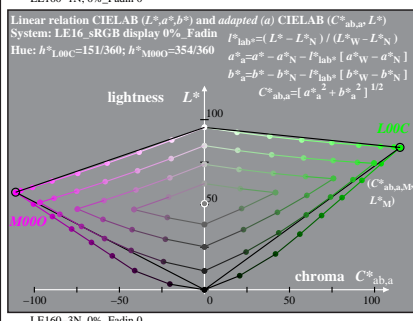

TUB material: code=rh4ta

% LE160-7N, Test chart with 1080 standard colours; digital equidistant 9 step hue and achromatic scales;; luminance factor measured:  $Y_m$  and normalized:  $Y_n = Y_w = 89$ ; for standard sRGB display, Page 1/2; display type: sRGB\_IEC\_61966\_2\_1

TUB-test chart LE16; 1080 colours of sRGB display;  $Lr=0\%$ ; Fadin  
 CIELAB diagrams  $L^*-C^*$  for input and intended output (Fadin, Faet)

input: *rgb setrgbcolor*  
 output: no change

See original or copy: <http://web.me.com/klaus.richter/LE16/LE16LONA.TXT> /.PS  
 Technical information: <http://www.ps.bam.de> or <http://130.149.60.45/~farbmetrik>

TUB registration: 20101101-LE16/LE16LONA.TXT /.PS  
 application for measurement of printer or monitor systems

TUB material: code=rh4ta

% LE160-7N, Test chart with 1080 standard colours; digital equidistant 9 step hue and achromatic scales; luminance factor measured:  $Y_m$  and normalized:  $Y_n = Y_w = 89$ ; for standard sRGB display, Page 2/2; display type: sRGB\_IEC\_61966\_2\_1

TUB-test chart LE16; 1080 colours of sRGB display;  $Lr=0\%$ ; Faet  
 CIELAB diagrams  $L^*-C^*$  for input and intended output (Fadin, Faet)

input:  $rgb$  setrgbcolor  
 output: no change