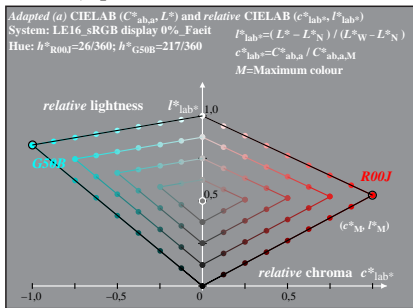

TUB material: code=rh4ta

% LE160-7N, Test chart with 1080 standard colours; digital equidistant 9 step hue and achromatic scales;; luminance factor measured:  $Y_m$  and normalized:  $Y_n = Y_w = 89$ ; for standard sRGB display, Page 1/2; display type: sRGB\_IEC\_61966\_2\_1

TUB-test chart LE16; 1080 colours of sRGB display;  $Lr=0\%$ ; Fadin  
 CIELAB diagrams  $L^*-C^*$  for input and intended output (Fadin, Faet)

input: *rgb setrgbcolor*  
 output: no change

See original or copy: <http://web.me.com/klaus.richter/LE16/LE16LONA.TXT> /.PS  
 Technical information: <http://www.ps.bam.de> or <http://130.149.60.45/~farbmetrik>

TUB registration: 20101101-LE16/LE16LONA.TXT /.PS  
 application for measurement of printer or monitor systems

TUB material: code=rh4ta

% LE160-7N, Test chart with 1080 standard colours; digital equidistant 9 step hue and achromatic scales; luminance factor measured:  $Y_m$  and normalized:  $Y_n = Y_w = 89$ ; for standard sRGB display, Page 2/2; display type: sRGB\_IEC\_61966\_2\_1

TUB-test chart LE16; 1080 colours of sRGB display;  $Lr=0\%$ ; Faet  
 CIELAB diagrams  $L^*-C^*$  for input and intended output (Fadin, Faet)

input:  $rgb$  setrgbcolor  
 output: no change