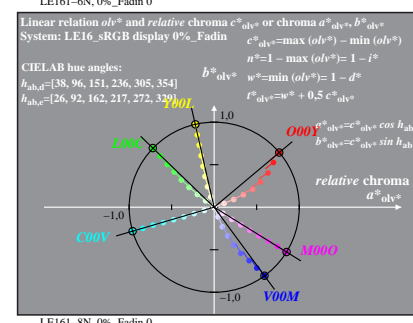

TUB material: code=rh4ta

% LE160-7N, Test chart with 1080 standard colours; digital equidistant 9 step hue and achromatic scales;; luminance factor measured:  $Y_m$  and normalized:  $Y_n = Y_w = 89$ ; for standard sRGB display, Page 1/2; display type: sRGB\_IEC\_61966\_2\_1

TUB-test chart LE16; 1080 colours of sRGB display;  $Lr=0\%$ ; Fadin  
 CIELAB diagrams  $L^*-C^*$  for input and intended output (Fadin, Faet)

input: *rgb setrgbcolor*  
 output: no change

See original or copy: <http://web.me.com/klaus.richter/LE16/LE16LONA.TXT> /.PS  
 Technical information: <http://www.ps.bam.de> or <http://130.149.60.45/~farbmetrik>

TUB registration: 20101101-LE16/LE16LONA.TXT /.PS  
 application for measurement of printer or monitor systems

TUB material: code=rh4ta

% LE160-7N, Test chart with 1080 standard colours; digital equidistant 9 step hue and achromatic scales; luminance factor measured:  $Y_m$  and normalized:  $Y_n = Y_w = 89$ ; for standard sRGB display, Page 2/2; display type: sRGB\_IEC\_61966\_2\_1

TUB-test chart LE16; 1080 colours of sRGB display;  $Lr=0\%$ ; Faet  
 CIELAB diagrams  $L^*-C^*$  for input and intended output (Fadin, Faet)

input:  $rgb$  setrgbcolor  
 output: no change