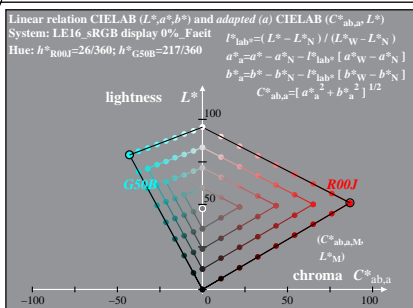

TUB material: code=rh4ta

% LE160-7N, Test chart with 1080 standard colours; digital equidistant 9 step hue and achromatic scales;; luminance factor measured:  $Y_m$  and normalized:  $Y_n = Y_w = 89$ ; for standard sRGB display, Page 1/2; display type: sRGB\_IEC\_61966\_2\_1

TUB-test chart LE16; 1080 colours of sRGB display;  $Lr=0\%$ ; Fadin  
 CIELAB diagrams  $L^*-C^*$  for input and intended output (Fadin, Faet)

input: *rgb setrgbcolor*  
 output: no change

See original or copy: <http://web.me.com/klaus.richter/LE16/LE16LONA.TXT> /.PS  
 Technical information: <http://www.ps.bam.de> or <http://130.149.60.45/~farbmetrik>

TUB registration: 20101101-LE16/LE16LONA.TXT /.PS  
 application for measurement of printer or monitor systems

TUB material: code=rh4ta

% LE160-7N, Test chart with 1080 standard colours; digital equidistant 9 step hue and achromatic scales; luminance factor measured:  $Y_m$  and normalized:  $Y_n = Y_w = 89$ ; for standard sRGB display, Page 2/2; display type: sRGB\_IEC\_61966\_2\_1

TUB-test chart LE16; 1080 colours of sRGB display;  $Lr=0\%$ ; Faet  
 CIELAB diagrams  $L^*-C^*$  for input and intended output (Fadin, Faet)

input:  $rgb$  setrgbcolor  
 output: no change