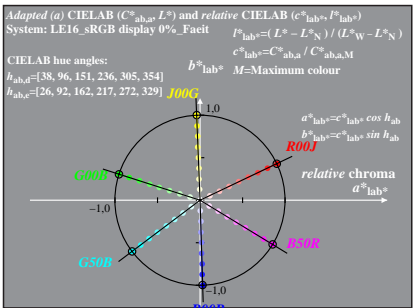

TUB material: code=rh4ta

% LE160-7N, Test chart with 1080 standard colours; digital equidistant 9 step hue and achromatic scales;; luminance factor measured:  $Y_m$  and normalized:  $Y_n = Y_w = 89$ ; for standard sRGB display, Page 1/2; display type: sRGB\_IEC\_61966\_2\_1

TUB-test chart LE16; 1080 colours of sRGB display;  $Lr=0\%$ ; Fadin  
 CIELAB diagrams  $L^*-C^*$  for input and intended output (Fadin, Faet)

input: *rgb setrgbcolor*  
 output: no change

See original or copy: <http://web.me.com/klaus.richter/LE16/LE16LONA.TXT> /.PS  
 Technical information: <http://www.ps.bam.de> or <http://130.149.60.45/~farbmetrik>

TUB registration: 20101101-LE16/LE16LONA.TXT /.PS  
 application for measurement of printer or monitor systems

TUB material: code=rh4ta

% LE160-7N, Test chart with 1080 standard colours; digital equidistant 9 step hue and achromatic scales; luminance factor measured:  $Y_m$  and normalized:  $Y_n = Y_w = 89$ ; for standard sRGB display, Page 2/2; display type: sRGB\_IEC\_61966\_2\_1

TUB-test chart LE16; 1080 colours of sRGB display;  $Lr=0\%$ ; Faet  
 CIELAB diagrams  $L^*-C^*$  for input and intended output (Fadin, Faet)

input:  $rgb$  setrgbcolor  
 output: no change