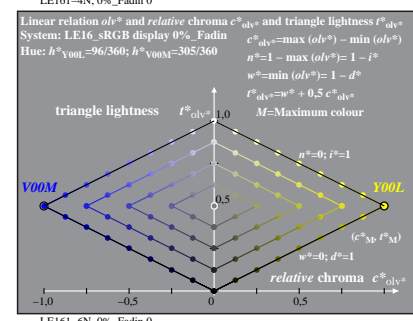

TUB material: code=rh4ta

% LE160-7N, Test chart with 1080 standard colours; digital equidistant 9 step hue and achromatic scales;; luminance factor measured:  $Y_m$  and normalized:  $Y_n = Y_w = 89$ ; for standard sRGB display, Page 1/2; display type: sRGB\_IEC\_61966\_2\_1

TUB-test chart LE16; 1080 colours of sRGB display;  $Lr=0\%$ ; Fadin  
 CIELAB diagrams  $L^*-C^*$  for input and intended output (Fadin, Faet)

input: *rgb setrgbcolor*  
 output: no change

See original or copy: <http://web.me.com/klaus.richter/LE16/LE16LONA.TXT> /.PS  
 Technical information: <http://www.ps.bam.de> or <http://130.149.60.45/~farbmetrik>

TUB registration: 20101101-LE16/LE16LONA.TXT /.PS  
 application for measurement of printer or monitor systems

TUB material: code=rh4ta

% LE160-7N, Test chart with 1080 standard colours; digital equidistant 9 step hue and achromatic scales; luminance factor measured:  $Y_m$  and normalized:  $Y_n = Y_w = 89$ ; for standard sRGB display, Page 2/2; display type: sRGB\_IEC\_61966\_2\_1

TUB-test chart LE16; 1080 colours of sRGB display;  $Lr=0\%$ ; Faet  
 CIELAB diagrams  $L^*-C^*$  for input and intended output (Fadin, Faet)

input:  $rgb$  setrgbcolor  
 output: no change