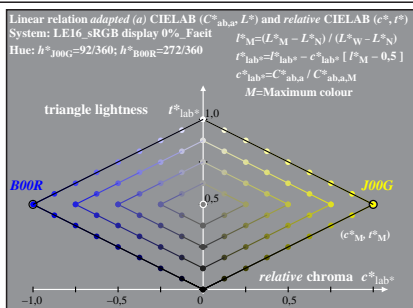

TUB material: code=rh4ta

% LE160-7N, Test chart with 1080 standard colours; digital equidistant 9 step hue and achromatic scales;; luminance factor measured:  $Y_m$  and normalized:  $Y_n = Y_w = 89$ ; for standard sRGB display, Page 1/2; display type: sRGB\_IEC\_61966\_2\_1

TUB-test chart LE16; 1080 colours of sRGB display;  $Lr=0\%$ ; Fadin  
 CIELAB diagrams  $L^*-C^*$  for input and intended output (Fadin, Faet)

input: *rgb setrgbcolor*  
 output: no change

See original or copy: <http://web.me.com/klaus.richter/LE16/LE16LONA.TXT> /.PS  
 Technical information: <http://www.ps.bam.de> or <http://130.149.60.45/~farbmetrik>

TUB registration: 20101101-LE16/LE16LONA.TXT /.PS  
 application for measurement of printer or monitor systems

TUB material: code=rh4ta

% LE160-7N, Test chart with 1080 standard colours; digital equidistant 9 step hue and achromatic scales; luminance factor measured:  $Y_m$  and normalized:  $Y_n = Y_w = 89$ ; for standard sRGB display, Page 2/2; display type: sRGB\_IEC\_61966\_2\_1

TUB-test chart LE16; 1080 colours of sRGB display;  $Lr=0\%$ ; Faet  
 CIELAB diagrams  $L^*-C^*$  for input and intended output (Fadin, Faet)

input:  $rgb$  setrgbcolor  
 output: no change