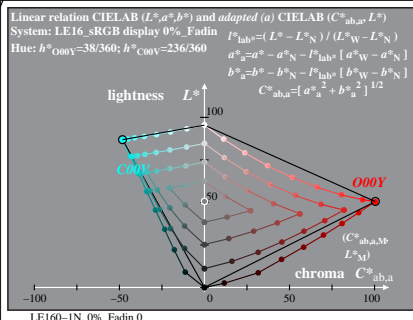

TUB material: code=rh4ta

% LE160-7N, Test chart with 1080 standard colours; digital equidistant 9 step hue and achromatic scales;; luminance factor measured:  $Y_m$  and normalized:  $Y_n = Y_w = 89$ ; for standard sRGB display, Page 1/2; display type: sRGB\_IEC\_61966\_2\_1

TUB-test chart LE16; 1080 colours of sRGB display;  $Lr=0\%$ ; Fadin  
 CIELAB diagrams  $L^*-C^*$  for input and intended output (Fadin, Faet)

input: *rgb setrgbcolor*  
 output: no change

See original or copy: <http://web.me.com/klaus.richter/LE16/LE16LONA.TXT> /.PS  
 Technical information: <http://www.ps.bam.de> or <http://130.149.60.45/~farbmetrik>

TUB registration: 20101101-LE16/LE16LONA.TXT /.PS  
 application for measurement of printer or monitor systems

TUB material: code=rh4ta

% LE160-7N, Test chart with 1080 standard colours; digital equidistant 9 step hue and achromatic scales; luminance factor measured:  $Y_m$  and normalized:  $Y_n = Y_w = 89$ ; for standard sRGB display, Page 2/2; display type: sRGB\_IEC\_61966\_2\_1

TUB-test chart LE16; 1080 colours of sRGB display;  $Lr=0\%$ ; Faet  
 CIELAB diagrams  $L^*-C^*$  for input and intended output (Fadin, Faet)

input:  $rgb$  setrgbcolor  
 output: no change