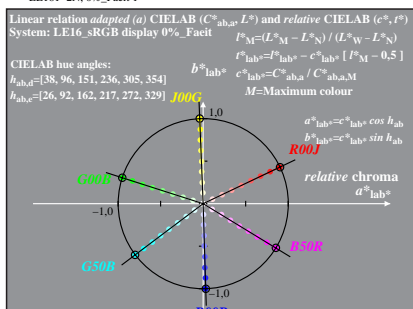

TUB material: code=rh4ta

% LE160-7N, Test chart with 1080 standard colours; digital equidistant 9 step hue and achromatic scales;; luminance factor measured:  $Y_m$  and normalized:  $Y_n = Y_w = 89$ ; for standard sRGB display, Page 1/2; display type: sRGB\_IEC\_61966\_2\_1

TUB-test chart LE16; 1080 colours of sRGB display;  $Lr=0\%$ ; Fadin  
 CIELAB diagrams  $L^*-C^*$  for input and intended output (Fadin, Faet)

input: *rgb setrgbcolor*  
 output: no change

See original or copy: <http://web.me.com/klaus.richter/LE16/LE16LONA.TXT> /.PS  
 Technical information: <http://www.ps.bam.de> or <http://130.149.60.45/~farbmetrik>

TUB registration: 20101101-LE16/LE16LONA.TXT /.PS  
 application for measurement of printer or monitor systems

TUB material: code=rh4ta

% LE160-7N, Test chart with 1080 standard colours; digital equidistant 9 step hue and achromatic scales; luminance factor measured:  $Y_m$  and normalized:  $Y_n = Y_w = 89$ ; for standard sRGB display, Page 2/2; display type: sRGB\_IEC\_61966\_2\_1

TUB-test chart LE16; 1080 colours of sRGB display;  $Lr=0\%$ ; Faet  
 CIELAB diagrams  $L^*-C^*$  for input and intended output (Fadin, Faet)

input:  $rgb$  setrgbcolor  
 output: no change