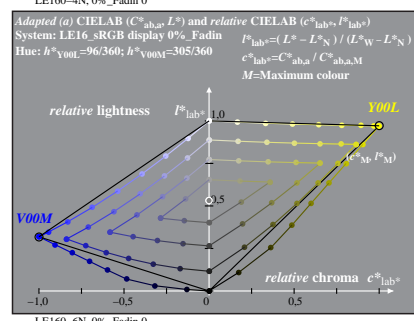

TUB material: code=rh4ta

% LE160-7N, Test chart with 1080 standard colours; digital equidistant 9 step hue and achromatic scales;; luminance factor measured:  $Y_m$  and normalized:  $Y_n = Y_w = 89$ ; for standard sRGB display, Page 1/2; display type: sRGB\_IEC\_61966\_2\_1

TUB-test chart LE16; 1080 colours of sRGB display;  $Lr=0\%$ ; Fadin  
 CIELAB diagrams  $L^*-C^*$  for input and intended output (Fadin, Faet)

input: *rgb setrgbcolor*  
 output: no change

See original or copy: <http://web.me.com/klaus.richter/LE16/LE16LONA.TXT> /.PS  
 Technical information: <http://www.ps.bam.de> or <http://130.149.60.45/~farbmetrik>

TUB registration: 20101101-LE16/LE16LONA.TXT /.PS  
 application for measurement of printer or monitor systems

TUB material: code=rh4ta

% LE160-7N, Test chart with 1080 standard colours; digital equidistant 9 step hue and achromatic scales; luminance factor measured:  $Y_m$  and normalized:  $Y_n = Y_w = 89$ ; for standard sRGB display, Page 2/2; display type: sRGB\_IEC\_61966\_2\_1

TUB-test chart LE16; 1080 colours of sRGB display;  $Lr=0\%$ ; Faet  
 CIELAB diagrams  $L^*-C^*$  for input and intended output (Fadin, Faet)

input:  $rgb$  setrgbcolor  
 output: no change