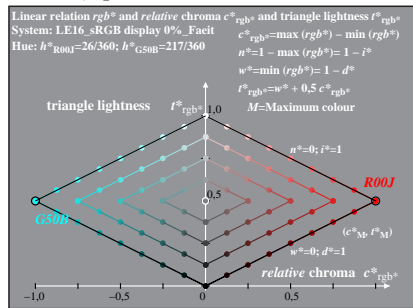

TUB material: code=rh4ta

% LE160-7N, Test chart with 1080 standard colours; digital equidistant 9 step hue and achromatic scales;; luminance factor measured:  $Y_m$  and normalized:  $Y_n = Y_w = 89$ ; for standard sRGB display, Page 1/2; display type: sRGB\_IEC\_61966\_2\_1

TUB-test chart LE16; 1080 colours of sRGB display;  $Lr=0\%$ ; Fadin  
 CIELAB diagrams  $L^*-C^*$  for input and intended output (Fadin, Faet)

input: *rgb setrgbcolor*  
 output: no change

See original or copy: <http://web.me.com/klaus.richter/LE16/LE16LONA.TXT> /.PS  
 Technical information: <http://www.ps.bam.de> or <http://130.149.60.45/~farbmetrik>

TUB registration: 20101101-LE16/LE16LONA.TXT /.PS  
 application for measurement of printer or monitor systems

TUB material: code=rh4ta

% LE160-7N, Test chart with 1080 standard colours; digital equidistant 9 step hue and achromatic scales; luminance factor measured:  $Y_m$  and normalized:  $Y_n = Y_w = 89$ ; for standard sRGB display, Page 2/2; display type: sRGB\_IEC\_61966\_2\_1

TUB-test chart LE16; 1080 colours of sRGB display;  $Lr=0\%$ ; Faet  
 CIELAB diagrams  $L^*-C^*$  for input and intended output (Fadin, Faet)

input:  $rgb$  setrgbcolor  
 output: no change