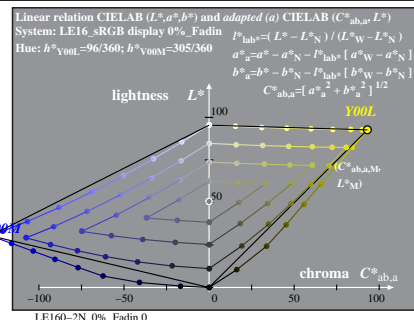

TUB material: code=rh4ta

% LE160-7N, Test chart with 1080 standard colours; digital equidistant 9 step hue and achromatic scales;; luminance factor measured:  $Y_m$  and normalized:  $Y_n = Y_w = 89$ ; for standard sRGB display, Page 1/2; display type: sRGB\_IEC\_61966\_2\_1

TUB-test chart LE16; 1080 colours of sRGB display;  $Lr=0\%$ ; Fadin  
 CIELAB diagrams  $L^*-C^*$  for input and intended output (Fadin, Faet)

input: *rgb setrgbcolor*  
 output: no change

See original or copy: <http://web.me.com/klaus.richter/LE16/LE16LONA.TXT> /.PS  
 Technical information: <http://www.ps.bam.de> or <http://130.149.60.45/~farbmetrik>

TUB registration: 20101101-LE16/LE16LONA.TXT /.PS  
 application for measurement of printer or monitor systems

TUB material: code=rh4ta

% LE160-7N, Test chart with 1080 standard colours; digital equidistant 9 step hue and achromatic scales; luminance factor measured:  $Y_m$  and normalized:  $Y_n = Y_w = 89$ ; for standard sRGB display, Page 2/2; display type: sRGB\_IEC\_61966\_2\_1

TUB-test chart LE16; 1080 colours of sRGB display;  $Lr=0\%$ ; Faet  
 CIELAB diagrams  $L^*-C^*$  for input and intended output (Fadin, Faet)

input:  $rgb$  setrgbcolor  
 output: no change