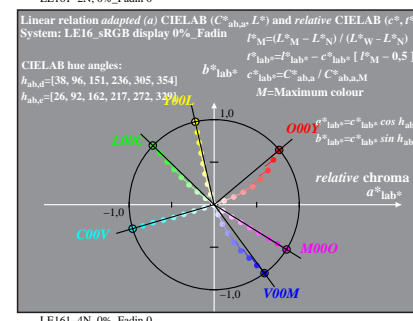

TUB material: code=rh4ta

% LE160-7N, Test chart with 1080 standard colours; digital equidistant 9 step hue and achromatic scales;; luminance factor measured:  $Y_m$  and normalized:  $Y_n = Y_w = 89$ ; for standard sRGB display, Page 1/2; display type: sRGB\_IEC\_61966\_2\_1

TUB-test chart LE16; 1080 colours of sRGB display;  $Lr=0\%$ ; Fadin  
 CIELAB diagrams  $L^*-C^*$  for input and intended output (Fadin, Faet)

input: *rgb setrgbcolor*  
 output: no change

See original or copy: <http://web.me.com/klaus.richter/LE16/LE16LONA.TXT> /.PS  
 Technical information: <http://www.ps.bam.de> or <http://130.149.60.45/~farbmetrik>

TUB registration: 20101101-LE16/LE16LONA.TXT /.PS  
 application for measurement of printer or monitor systems

TUB material: code=rh4ta

% LE160-7N, Test chart with 1080 standard colours; digital equidistant 9 step hue and achromatic scales; luminance factor measured:  $Y_m$  and normalized:  $Y_n = Y_w = 89$ ; for standard sRGB display, Page 2/2; display type: sRGB\_IEC\_61966\_2\_1

TUB-test chart LE16; 1080 colours of sRGB display;  $Lr=0\%$ ; Faet  
 CIELAB diagrams  $L^*-C^*$  for input and intended output (Fadin, Faet)

input:  $rgb$  setrgbcolor  
 output: no change