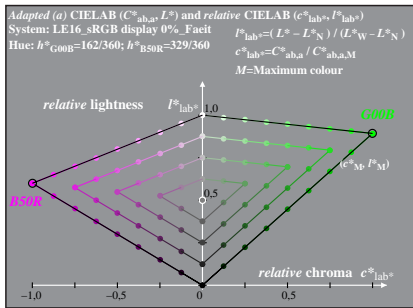

TUB material: code=rh4ta

% LE160-7N, Test chart with 1080 standard colours; digital equidistant 9 step hue and achromatic scales;; luminance factor measured:  $Y_m$  and normalized:  $Y_n = Y_w = 89$ ; for standard sRGB display, Page 1/2; display type: sRGB\_IEC\_61966\_2\_1

TUB-test chart LE16; 1080 colours of sRGB display;  $Lr=0\%$ ; Fadin  
 CIELAB diagrams  $L^*-C^*$  for input and intended output (Fadin, Faet)

input: *rgb setrgbcolor*  
 output: no change

See original or copy: <http://web.me.com/klaus.richter/LE16/LE16LONA.TXT> /.PS  
 Technical information: <http://www.ps.bam.de> or <http://130.149.60.45/~farbmetrik>

TUB registration: 20101101-LE16/LE16LONA.TXT /.PS  
 application for measurement of printer or monitor systems

TUB material: code=rh4ta

% LE160-7N, Test chart with 1080 standard colours; digital equidistant 9 step hue and achromatic scales; luminance factor measured:  $Y_m$  and normalized:  $Y_n = Y_w = 89$ ; for standard sRGB display, Page 2/2; display type: sRGB\_IEC\_61966\_2\_1

TUB-test chart LE16; 1080 colours of sRGB display;  $Lr=0\%$ ; Faet  
 CIELAB diagrams  $L^*-C^*$  for input and intended output (Fadin, Faet)

input:  $rgb$  setrgbcolor  
 output: no change