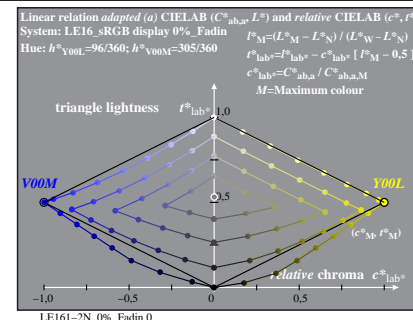

TUB material: code=rh4ta

% LE160-7N, Test chart with 1080 standard colours; digital equidistant 9 step hue and achromatic scales;; luminance factor measured:  $Y_m$  and normalized:  $Y_n = Y_w = 89$ ; for standard sRGB display, Page 1/2; display type: sRGB\_IEC\_61966\_2\_1

TUB-test chart LE16; 1080 colours of sRGB display;  $Lr=0\%$ ; Fadin  
 CIELAB diagrams  $L^*-C^*$  for input and intended output (Fadin, Faet)

input: *rgb setrgbcolor*  
 output: no change

See original or copy: <http://web.me.com/klaus.richter/LE16/LE16LONA.TXT> /.PS  
 Technical information: <http://www.ps.bam.de> or <http://130.149.60.45/~farbmetrik>

TUB registration: 20101101-LE16/LE16LONA.TXT /.PS  
 application for measurement of printer or monitor systems

TUB material: code=rh4ta

% LE160-7N, Test chart with 1080 standard colours; digital equidistant 9 step hue and achromatic scales; luminance factor measured:  $Y_m$  and normalized:  $Y_n = Y_w = 89$ ; for standard sRGB display, Page 2/2; display type: sRGB\_IEC\_61966\_2\_1

TUB-test chart LE16; 1080 colours of sRGB display;  $Lr=0\%$ ; Faet  
 CIELAB diagrams  $L^*-C^*$  for input and intended output (Fadin, Faet)

input:  $rgb$  setrgbcolor  
 output: no change