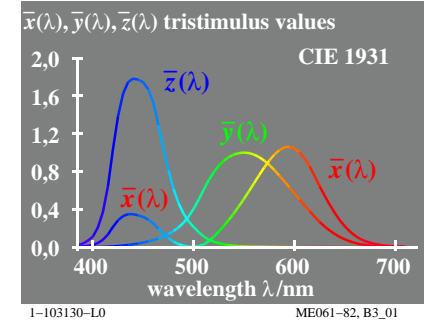

see similar files: <http://130.149.60.45/~farbmetrik/ME06/ME06LOFP.PDF> / .PS
technical information: <http://www.ps.bam.de> or <http://130.149.60.45/~farbmetrik>

TUB registration: 20130201-ME06/ME06LOFP.PDF /.PS
application for measurement of display output, no separation

TUB material: code=rh4ta