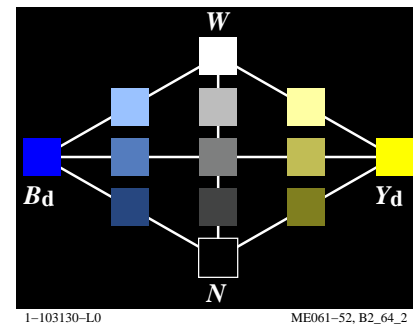

see similar files: <http://130.149.60.45/~farbmetrik/ME06/ME06LOFP.PDF> / .PS
technical information: <http://www.ps.bam.de> or <http://130.149.60.45/~farbmetrik>

TUB registration: 20130201-ME06/ME06LOFP.PDF /.PS
application for measurement of display output, no separation

TUB material: code=rh4ta