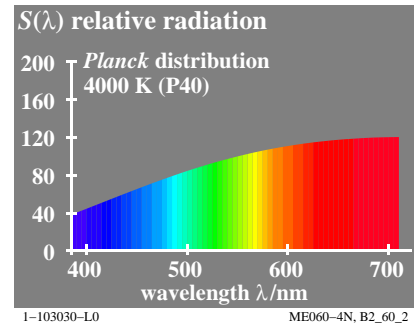

TUB material: code=rh4ta

see similar files: <http://130.149.60.45/~farbmetrik/ME06/ME06LOFP.PDF> / .PS
technical information: <http://www.ps.bam.de> or <http://130.149.60.45/~farbmetrik>

TUB registration: 20130201-ME06/ME06LOFP.PDF /.PS
application for measurement of display output, no separation