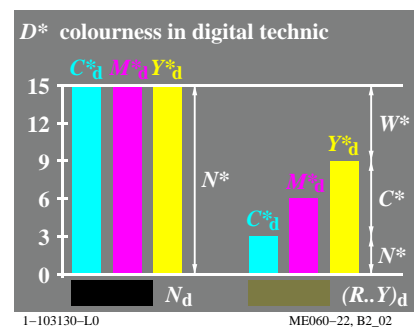

see similar files: <http://130.149.60.45/~farbmetrik/ME06/ME06LOFP.PDF> / .PS
technical information: <http://www.ps.bam.de> or <http://130.149.60.45/~farbmetrik>

TUB registration: 20130201-ME06/ME06LOFP.PDF /.PS
application for measurement of display output, no separation

TUB material: code=rh4ta