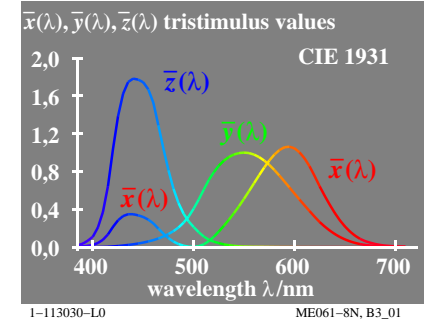

see similar files: <http://130.149.60.45/~farbmetrik/ME06/ME06LOFP.PDF> / .PS
technical information: <http://www.ps.bam.de> or <http://130.149.60.45/~farbmetrik>

TUB registration: 20130201-ME06/ME06LOFP.PDF /.PS
application for measurement of display output

TUB material: code=rh4ta