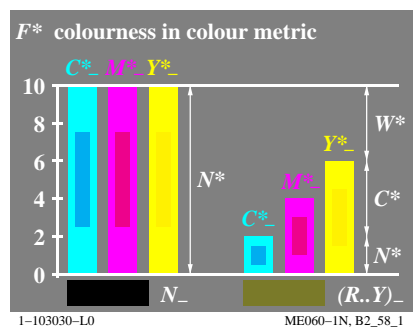

see similar files: <http://130.149.60.45/~farbmetrik/ME06/ME06LOFP.PDF> / .PS
technical information: <http://www.ps.bam.de> or <http://130.149.60.45/~farbmetrik>

TUB registration: 20130201-ME06/ME06LOFP.PDF /.PS
application for measurement of display output

TUB material: code=rh4ta

see similar files: <http://130.149.60.45/~farbmetrik/ME06/ME06LOFP.PDF> / .PS
technical information: <http://www.ps.bam.de> or <http://130.149.60.45/~farbmetrik>

TUB registration: 20130201-ME06/ME06LOFP.PDF /.PS
application for measurement of display output, no separation