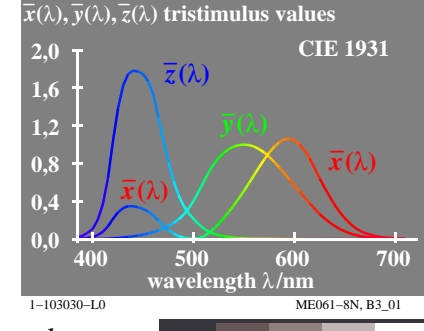

TUB material: code=rh4ta

see similar files: <http://130.149.60.45/~farbmetrik/ME06/ME06LOFP.PDF> / .PS
technical information: <http://www.ps.bam.de> or <http://130.149.60.45/~farbmetrik>

TUB registration: 20130201-ME06/ME06LOFP.PDF /.PS
application for measurement of display output, no separation