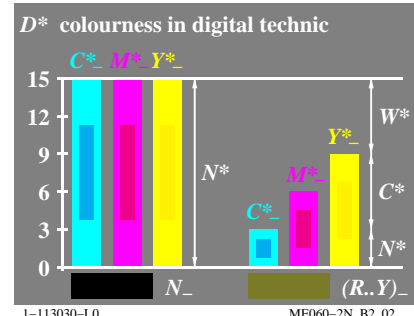

see similar files: <http://130.149.60.45/~farbmetrik/ME06/ME06LOFP.PDF> / .PS
technical information: <http://www.ps.bam.de> or <http://130.149.60.45/~farbmetrik>

TUB registration: 20130201-ME06/ME06LOFP.PDF /.PS
application for measurement of display output

TUB material: code=rh4ta