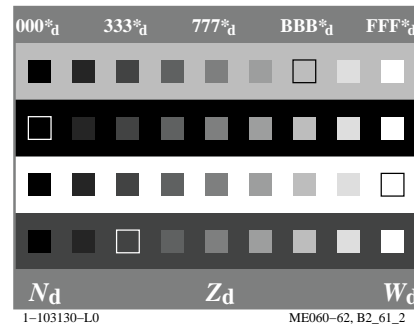

see similar files: <http://130.149.60.45/~farbmetrik/ME06/ME06LOFP.PDF> / .PS
technical information: <http://www.ps.bam.de> or <http://130.149.60.45/~farbmetrik>

TUB registration: 20130201-ME06/ME06LOFP.PDF /.PS
application for measurement of display output, no separation

TUB material: code=rh4ta