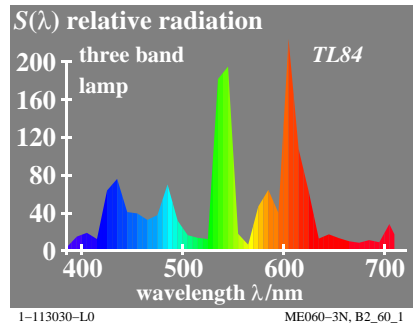

see similar files: <http://130.149.60.45/~farbmetrik/ME06/ME06LOFP.PDF> / .PS
technical information: <http://www.ps.bam.de> or <http://130.149.60.45/~farbmetrik>

TUB registration: 20130201-ME06/ME06LOFP.PDF /.PS
application for measurement of display output

TUB material: code=rh4ta