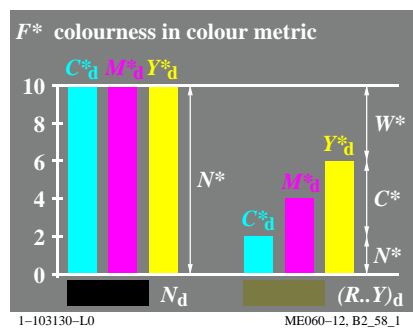

see similar files: <http://130.149.60.45/~farbmetrik/ME06/ME06LOFP.PDF> / .PS
technical information: <http://www.ps.bam.de> or <http://130.149.60.45/~farbmetrik>

TUB registration: 20130201-ME06/ME06LOFP.PDF /.PS
application for measurement of display output, no separation

TUB material: code=rh4ta