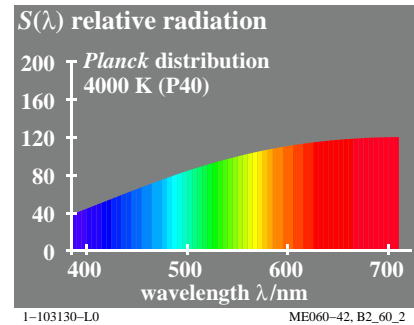

see similar files: <http://130.149.60.45/~farbmetrik/ME06/ME06LOFP.PDF> / .PS
technical information: <http://www.ps.bam.de> or <http://130.149.60.45/~farbmetrik>

TUB registration: 20130201-ME06/ME06LOFP.PDF /.PS
application for measurement of display output, no separation

TUB material: code=rh4ta