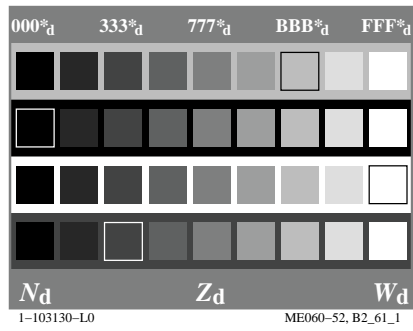

see similar files: <http://130.149.60.45/~farbmetrik/ME06/ME06LOFP.PDF> / .PS
technical information: <http://www.ps.bam.de> or <http://130.149.60.45/~farbmetrik>

TUB registration: 20130201-ME06/ME06LOFP.PDF /.PS
application for measurement of display output

TUB material: code=rh4ta

see similar files: <http://130.149.60.45/~farbmetrik/ME06/ME06LOFP.PDF> / .PS
technical information: <http://www.ps.bam.de> or <http://130.149.60.45/~farbmetrik>

TUB registration: 20130201-ME06/ME06LOFP.PDF /.PS
application for measurement of display output, no separation

TUB material: code=rh4ta

see similar files: <http://130.149.60.45/~farbmetrik/ME06/ME06LOFP.PDF> / .PS
technical information: <http://www.ps.bam.de> or <http://130.149.60.45/~farbmetrik>

TUB registration: 20130201-ME06/ME06LOFP.PDF /.PS
application for measurement of display output

TUB material: code=rh4ta