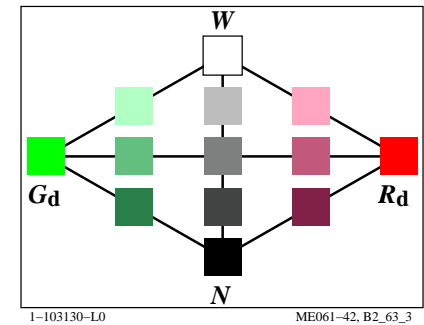

see similar files: <http://130.149.60.45/~farbmetrik/ME06/ME06LOFP.PDF> / .PS
technical information: <http://www.ps.bam.de> or <http://130.149.60.45/~farbmetrik>

TUB registration: 20130201-ME06/ME06LOFP.PDF /.PS
application for measurement of display output, no separation

TUB material: code=rh4ta