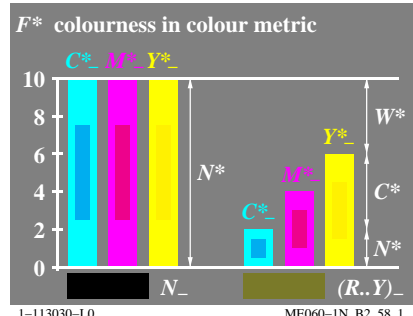

see similar files: <http://130.149.60.45/~farbmetrik/ME06/ME06LOFP.PDF> / .PS
technical information: <http://www.ps.bam.de> or <http://130.149.60.45/~farbmetrik>

TUB registration: 20130201-ME06/ME06LOFP.PDF /.PS
application for measurement of display output

TUB material: code=rh4ta