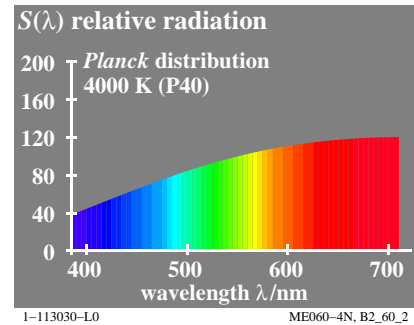

see similar files: <http://130.149.60.45/~farbmetrik/ME06/ME06LOFP.PDF> / .PS
technical information: <http://www.ps.bam.de> or <http://130.149.60.45/~farbmetrik>

TUB registration: 20130201-ME06/ME06LOFP.PDF /.PS
application for measurement of display output

TUB material: code=rh4ta