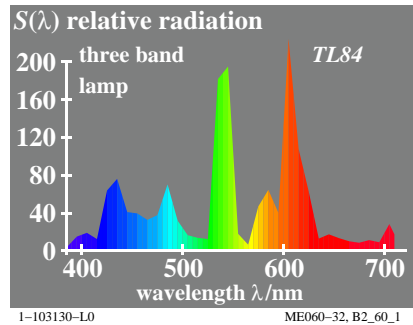

see similar files: <http://130.149.60.45/~farbmetrik/ME06/ME06LOFP.PDF> / .PS
technical information: <http://www.ps.bam.de> or <http://130.149.60.45/~farbmetrik>

TUB registration: 20130201-ME06/ME06LOFP.PDF /.PS
application for measurement of display output, no separation

TUB material: code=rh4ta