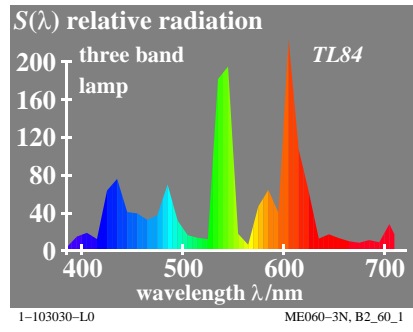

TUB material: code=rh4ta

see similar files: <http://130.149.60.45/~farbmetrik/ME06/ME06LOFP.PDF> / .PS
technical information: <http://www.ps.bam.de> or <http://130.149.60.45/~farbmetrik>

TUB registration: 20130201-ME06/ME06LOFP.PDF /.PS
application for measurement of display output, no separation