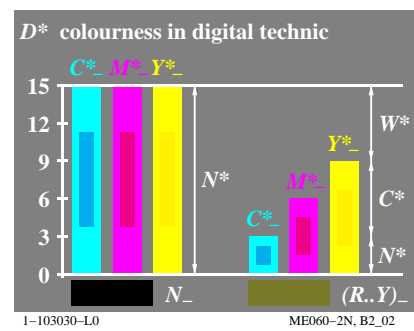

see similar files: <http://130.149.60.45/~farbmetrik/ME06/ME06LOFP.PDF> / .PS
technical information: <http://www.ps.bam.de> or <http://130.149.60.45/~farbmetrik>

TUB registration: 20130201-ME06/ME06LOFP.PDF /.PS
application for measurement of display output

TUB material: code=rh4ta

see similar files: <http://130.149.60.45/~farbmetrik/ME06/ME06LOFP.PDF> / .PS
technical information: <http://www.ps.bam.de> or <http://130.149.60.45/~farbmetrik>

TUB registration: 20130201-ME06/ME06LOFP.PDF /.PS
application for measurement of display output, no separation