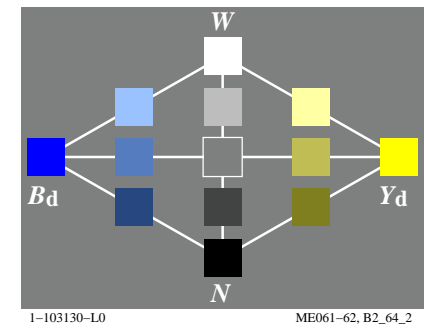

see similar files: <http://130.149.60.45/~farbmetrik/ME06/ME06LOFP.PDF> / .PS
technical information: <http://www.ps.bam.de> or <http://130.149.60.45/~farbmetrik>

TUB registration: 20130201-ME06/ME06LOFP.PDF /.PS
application for measurement of display output, no separation

TUB material: code=rh4ta