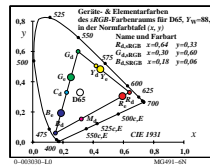

Siehe ähnliche Dateien: http://130.149.60.45/~farbmetrik/MG49/MG49.HTM
Technische Information: http://www.ps.bam.de oder http://130.149.60.45/~farbmetrik

TUB-Registrierung: 20130201-MG49/MG49LONI.TXT /PS
Anwendung für Messung von Display-Ausgabe

TUB-Material: Code=thd4ta