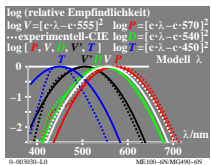

Siehe ähnliche Dateien: http://130.149.60.45/~farbmetrik/MG49/MG49.HTM
Technische Information: http://www.ps.bam.de oder http://130.149.60.45/~farbmetrik

TUB-Registrierung: 20130201-MG49/MG49LONI.TXT /PS
Anwendung für Messung von Display-Ausgabe

TUB-Material: Code=thd4ta