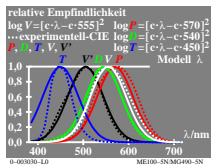

Siehe ähnliche Dateien: http://130.149.60.45/~farbmetrik/MG49/MG49.HTM
Technische Information: http://www.ps.bam.de oder http://130.149.60.45/~farbmetrik

TUB-Registrierung: 20130201-MG49/MG49LONI.TXT /PS
Anwendung für Messung von Display-Ausgabe

TUB-Material: Code=thd4ta