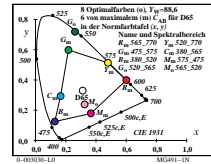

Siehe ähnliche Dateien: http://130.149.60.45/~farbmetrik/MG49/MG49.HTM
Technische Information: http://www.ps.bam.de oder http://130.149.60.45/~farbmetrik

TUB-Registrierung: 20130201-MG49/MG49LONI.TXT /PS
Anwendung für Messung von Display-Ausgabe

TUB-Material: Code=thd4ta