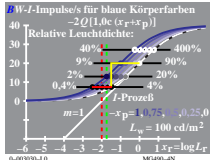

Siehe ähnliche Dateien: http://130.149.60.45/~farbmetrik/MG49/MG49.HTM
Technische Information: http://www.ps.bam.de oder http://130.149.60.45/~farbmetrik

TUB-Registrierung: 20130201-MG49/MG49LONI.TXT /PS
Anwendung für Messung von Display-Ausgabe

TUB-Material: Code=thd4ta