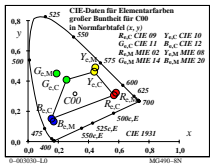

Siehe ähnliche Dateien: http://130.149.60.45/~farbmetrik/MG49/MG49.HTM
Technische Information: http://www.ps.bam.de oder http://130.149.60.45/~farbmetrik

TUB-Registrierung: 20130201-MG49/MG49LONI.TXT /PS
Anwendung für Messung von Display-Ausgabe

TUB-Material: Code=thd4ta