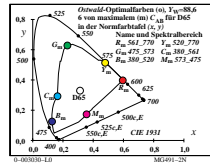

Siehe ähnliche Dateien: http://130.149.60.45/~farbmetrik/MG49/MG49.HTM
Technische Information: http://www.ps.bam.de oder http://130.149.60.45/~farbmetrik

TUB-Registrierung: 20130201-MG49/MG49LONI.TXT /PS
Anwendung für Messung von Display-Ausgabe

TUB-Material: Code=thd4ta