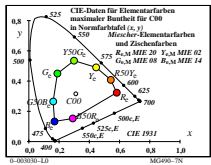

Siehe ähnliche Dateien: http://130.149.60.45/~farbmetrik/MG49/MG49.HTM
Technische Information: http://www.ps.bam.de oder http://130.149.60.45/~farbmetrik

TUB-Registrierung: 20130201-MG49/MG49LONI.TXT /PS
Anwendung für Messung von Display-Ausgabe

TUB-Material: Code=thd4ta