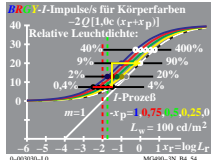

Siehe ähnliche Dateien: http://130.149.60.45/~farbmetrik/MG49/MG49.HTM
Technische Information: http://www.ps.bam.de oder http://130.149.60.45/~farbmetrik

TUB-Registrierung: 20130201-MG49/MG49LONI.TXT /PS
Anwendung für Messung von Display-Ausgabe

TUB-Material: Code=thd4ta