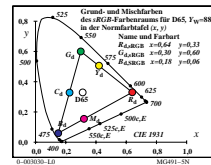

Siehe ähnliche Dateien: http://130.149.60.45/~farbmetrik/MG49/MG49.HTM
Technische Information: http://www.ps.bam.de oder http://130.149.60.45/~farbmetrik

TUB-Registrierung: 20130201-MG49/MG49LONI.TXT /PS
Anwendung für Messung von Display-Ausgabe

TUB-Material: Code=thd4ta