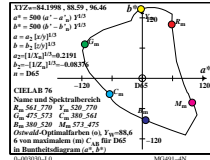

Siehe ähnliche Dateien: http://130.149.60.45/~farbmetrik/MG49/MG49.HTM
Technische Information: http://www.ps.bam.de oder http://130.149.60.45/~farbmetrik

TUB-Registrierung: 20130201-MG49/MG49LONI.TXT /PS
Anwendung für Messung von Display-Ausgabe

TUB-Material: Code=thd4ta