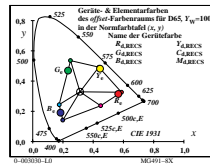

Siehe ähnliche Dateien: http://130.149.60.45/~farbmetrik/MG49/MG49.HTM
Technische Information: http://www.ps.bam.de oder http://130.149.60.45/~farbmetrik

TUB-Registrierung: 20130201-MG49/MG49LONI.TXT /PS
Anwendung für Messung von Display-Ausgabe

TUB-Material: Code=thd4ta