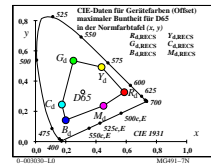

Siehe ähnliche Dateien: http://130.149.60.45/~farbmetrik/MG49/MG49.HTM
Technische Information: http://www.ps.bam.de oder http://130.149.60.45/~farbmetrik

TUB-Registrierung: 20130201-MG49/MG49LONI.TXT /PS
Anwendung für Messung von Display-Ausgabe

TUB-Material: Code=thd4ta