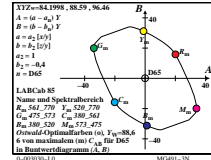

Siehe ähnliche Dateien: http://130.149.60.45/~farbmetrik/MG49/MG49.HTM
Technische Information: http://www.ps.bam.de oder http://130.149.60.45/~farbmetrik

TUB-Registrierung: 20130201-MG49/MG49LONI.TXT /PS
Anwendung für Messung von Display-Ausgabe

TUB-Material: Code=thd4ta