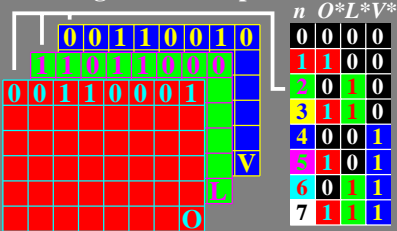

# bit storage and color palette

$3 \times 1$  bit planes for eight colors