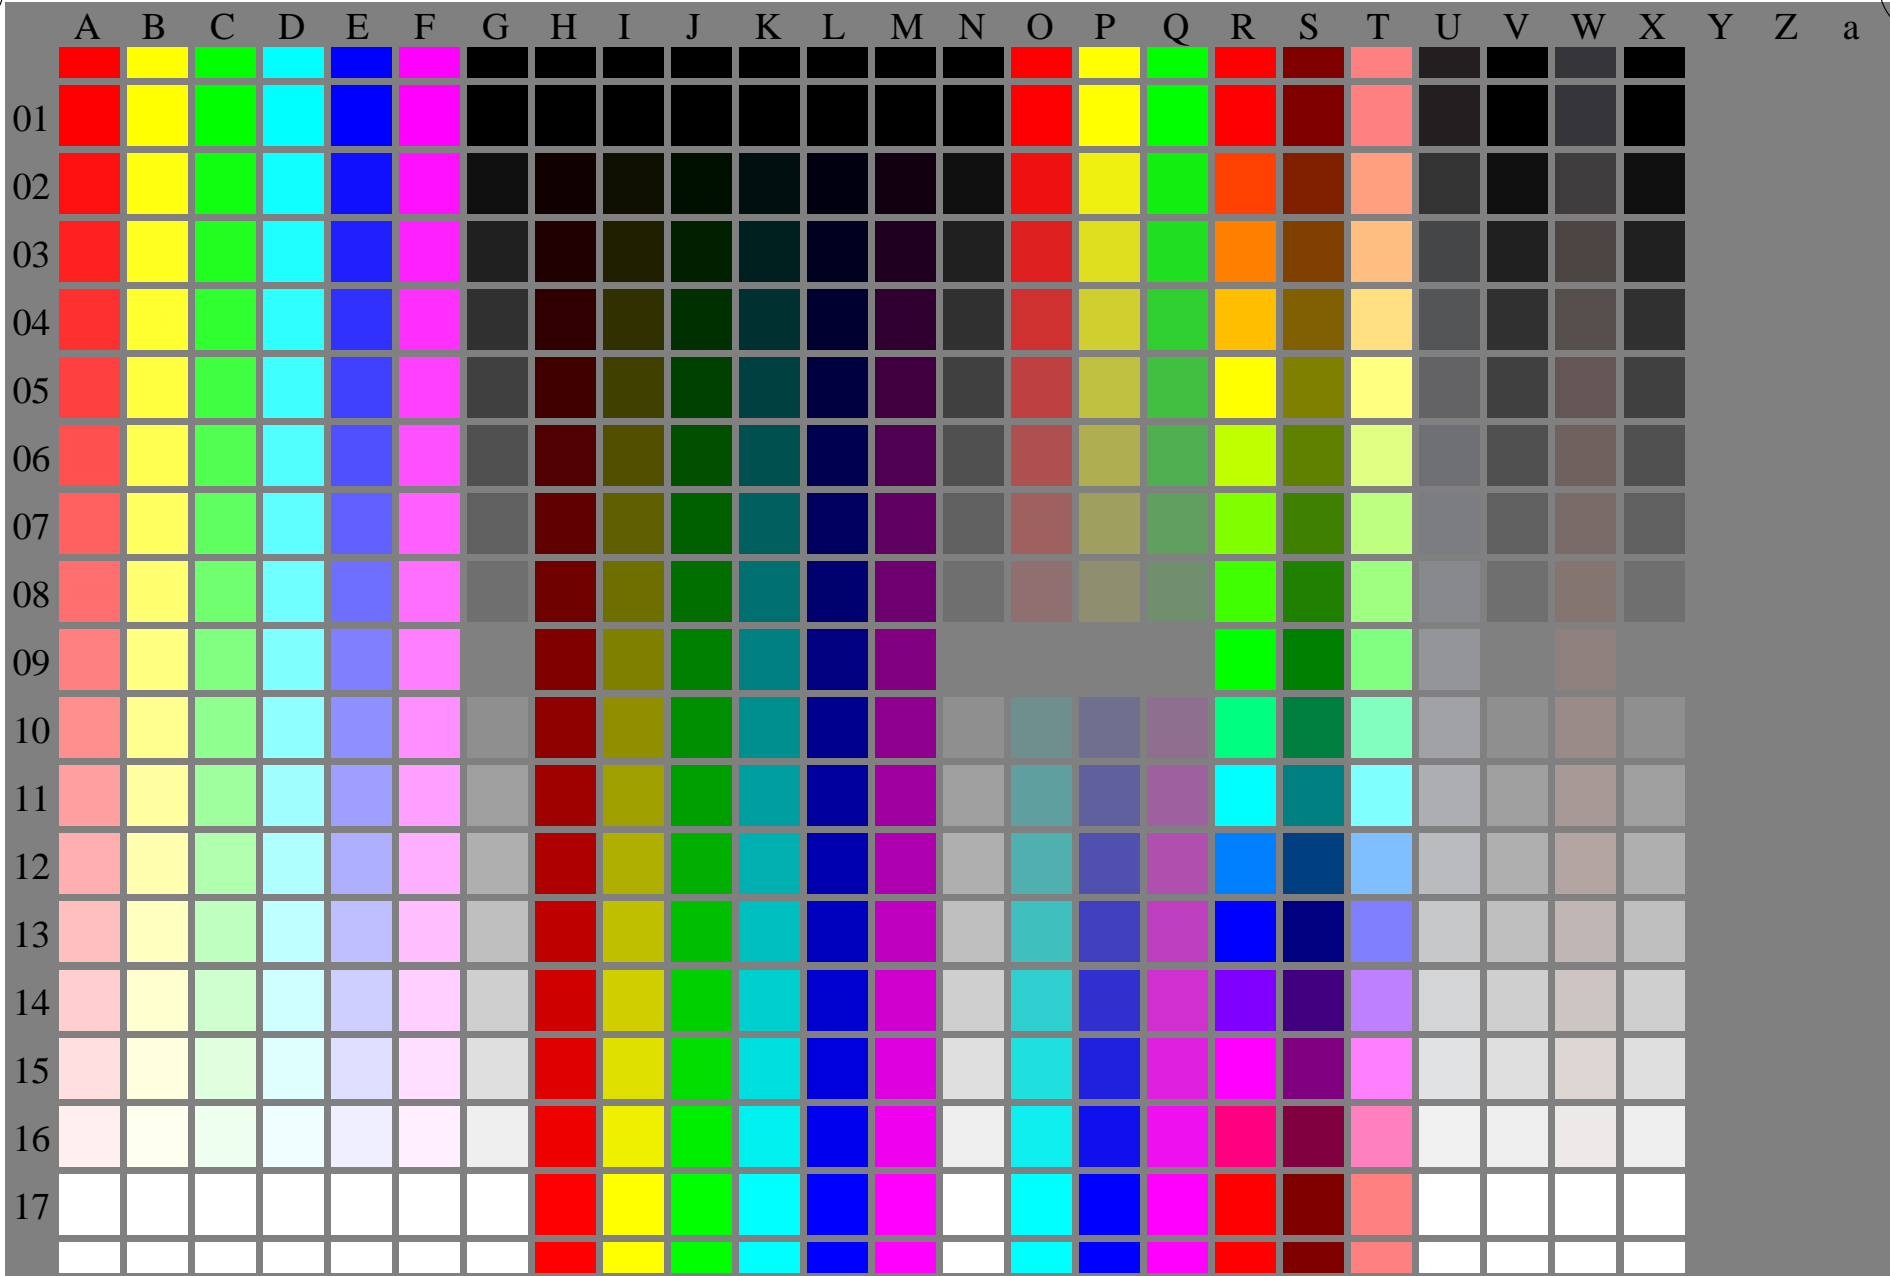

See similar ISO test charts: <http://www.ps.bam.de/24705TE> ; <http://www.ps.bam.de/9241E>
Technical information: <http://www.ps.bam.de/33872E> Version 2.1, io=1,1

TUB registration: 20110801-OE80/OE80L1NA.TXT /.PS TUB material: code=rh4ta
application for output of displays: monitor systems or data projector systems

OE800-7N-030-0: Test chart with 24x17=408 colours and digital equidistant 17 step colour scales; compare ISO/IEC 15775:1999; rgb colour data, patch size and grey layout: 8mm x 8mm, 247mm x 170mm, Page 1/3

OE80: Test chart 1 according to DIN 33872-1; DH
17 step equally spaced colours and three hue circles

input: *rgb* (->*rgb*_d*) *setrgbcolor*
output 030-0: no change