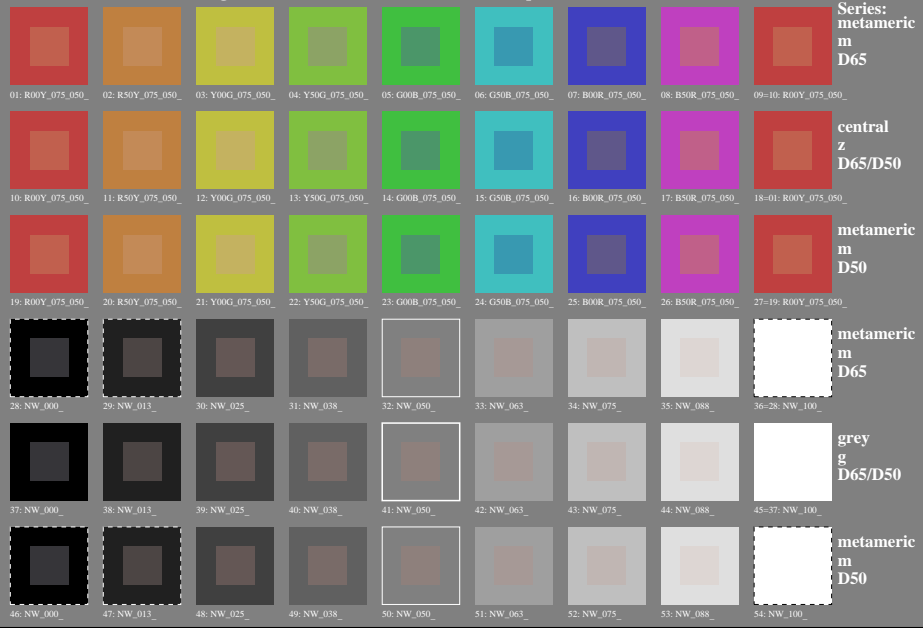

Test chart 2 for color rendering: metamerich colours D65 and D50; offset print (CMYK)

Series:
metamerich
D65

central
z
D65/D50

metamerich
D50

metamerich
D65

grey
D65/D50

metamerich
D50

see similar files: <http://130.149.60.45/~farbmatrik/PE25/PE25L0N1.TXT> /PS
technical information: <http://www.ps.bam.de> or <http://130.149.60.45/~farbmatrik>

TUB registration: 20130201-PE25/PE25L0N1.TXT /PS
application for measurement of offset print output

TUB material: code=rhata