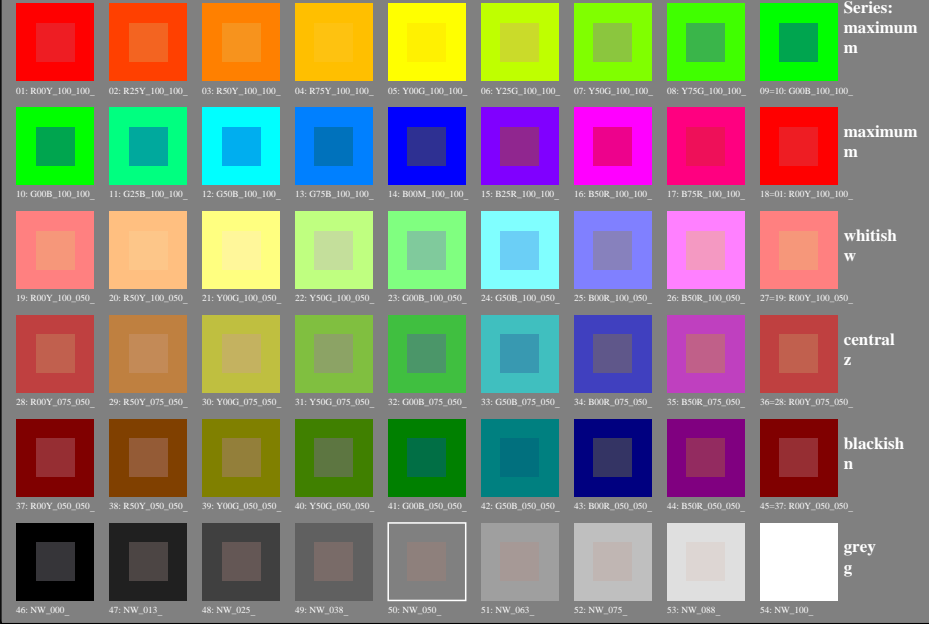

Test chart 1 for color rendering: 54 standard colours for D65; offset print (CMY0)

Series:
maximum
m

maximum
m

whitish
w

central
z

blackish
n

grey
g

see similar files: <http://130.149.60.45/~farbmatrik/PN18/PN18.HTM>
technical information: <http://www.ps.bam.de> or <http://130.149.60.45/~farbmatrik>

TUB registration: 20130201-PN18/PN18LONI.TXT /.PS
application for measurement of offset print output

TUB material: code=rhata