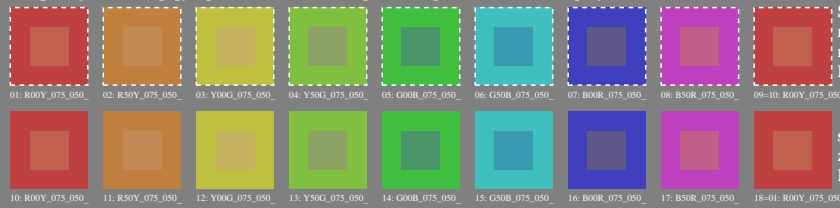

Prøveplansje 2 for fargegjengivelse: metamerer farger D65 og D50; standard display (sRGB)

Series:  
metamer  
m  
D65

sentral  
z  
D65/D50

metameric colours only possible for offset print and colour printers  
with at least four basic colours, either *CMYK* or *CMY0*

metamer  
m  
D50

metamer  
m  
D65

grå  
g  
D65/D50

metameric colours only possible for offset print and colour printers  
with at least four basic colours, either *CMYK* or *CMY0*

metamer  
m  
D50

see similar files: <http://130.149.60.45/~farbmatrik/PN21/PN21L0N1.TXT>  
technical information: <http://www.ps.bam.de> or <http://130.149.60.45/~farbmatrik>