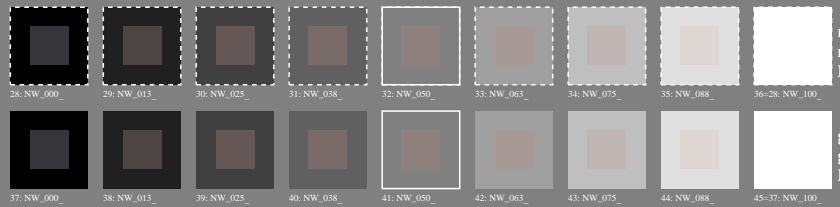

Prøveplansje 2 for fargegjengivelse: metamerer farger D65 og D50; standard display (sRGB)

Series:  
metamer  
m  
D65

sentral  
z  
D65/D50

metameric colours only possible for offset print and colour printers  
with at least four basic colours, either *CMYK* or *CMY0*

metamer  
m  
D50

metamer  
m  
D65

grå  
g  
D65/D50

metameric colours only possible for offset print and colour printers  
with at least four basic colours, either *CMYK* or *CMY0*

metamer  
m  
D50

see similar files: <http://130.149.60.45/~farbmatrik/PN21/PN21L0N1.TXT>  
technical information: <http://www.ps.bam.de> or <http://130.149.60.45/~farbmatrik>