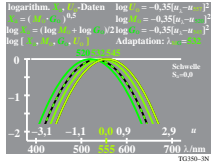

Siehe ähnliche Dateien: <http://130.149.60.45/~farbmetrik/TG35/TG35.HTM>
Technische Information: <http://www.ps.bam.de> oder <http://130.149.60.45/~farbmetrik>

TUB-Registrierung: 20130201-TG35/TG35L0N1.TXT /PS
Anwendung für Messung von Display-Ausgabe

TUB-Material: Code=thdtda