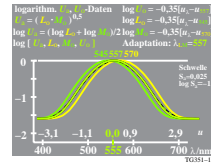

Siehe ähnliche Dateien: <http://130.149.60.45/~farbmetrik/TG35/TG35.HTM>
Technische Information: <http://www.ps.bam.de> oder <http://130.149.60.45/~farbmetrik>

TUB-Registrierung: 20130201-TG35/TG35L0N1.TXT /PS
Anwendung für Messung von Display-Ausgabe

TUB-Material: Code=thdtda