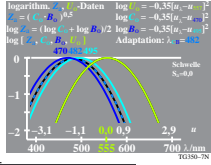

Siehe ähnliche Dateien: <http://130.149.60.45/~farbmetrik/TG35/TG35.HTM>
Technische Information: <http://www.ps.bam.de> oder <http://130.149.60.45/~farbmetrik>

TUB-Registrierung: 20130201-TG35/TG35L0N1.TXT /PS
Anwendung für Messung von Display-Ausgabe

TUB-Material: Code=thdtda