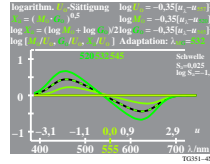

Siehe ähnliche Dateien: <http://130.149.60.45/~farbmetrik/TG35/TG35.HTM>
Technische Information: <http://www.ps.bam.de> oder <http://130.149.60.45/~farbmetrik>

TUB-Registrierung: 20130201-TG35/TG35L0N1.TXT /PS
Anwendung für Messung von Display-Ausgabe

TUB-Material: Code=thdtda