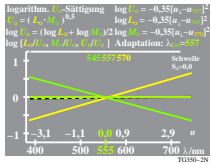

Siehe ähnliche Dateien: <http://130.149.60.45/~farbmetrik/TG35/TG35.HTM>
Technische Information: <http://www.ps.bam.de> oder <http://130.149.60.45/~farbmetrik>

TUB-Registrierung: 20130201-TG35/TG35L0N1.TXT /PS
Anwendung für Messung von Display-Ausgabe

TUB-Material: Code=thdtda