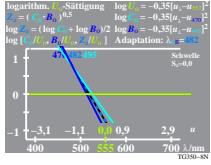

Siehe ähnliche Dateien: <http://130.149.60.45/~farbmetrik/TG35/TG35.HTM>
Technische Information: <http://www.ps.bam.de> oder <http://130.149.60.45/~farbmetrik>

TUB-Registrierung: 20130201-TG35/TG35L0N1.TXT /PS
Anwendung für Messung von Display-Ausgabe

TUB-Material: Code=thdtda