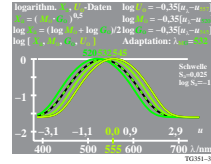

Siehe ähnliche Dateien: <http://130.149.60.45/~farbmetrik/TG35/TG35.HTM>
Technische Information: <http://www.ps.bam.de> oder <http://130.149.60.45/~farbmetrik>

TUB-Registrierung: 20130201-TG35/TG35L0N1.TXT /PS
Anwendung für Messung von Display-Ausgabe

TUB-Material: Code=thdtda