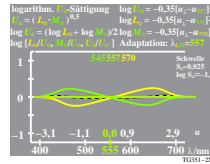

Siehe ähnliche Dateien: <http://130.149.60.45/~farbmetrik/TG35/TG35.HTM>
Technische Information: <http://www.ps.bam.de> oder <http://130.149.60.45/~farbmetrik>

TUB-Registrierung: 20130201-TG35/TG35L0N1.TXT /PS
Anwendung für Messung von Display-Ausgabe

TUB-Material: Code=thdtda