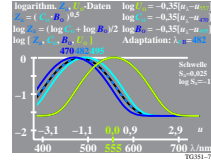

Siehe ähnliche Dateien: <http://130.149.60.45/~farbmetrik/TG35/TG35.HTM>
Technische Information: <http://www.ps.bam.de> oder <http://130.149.60.45/~farbmetrik>

TUB-Registrierung: 20130201-TG35/TG35L0N1.TXT /PS
Anwendung für Messung von Display-Ausgabe

TUB-Material: Code=thdtda