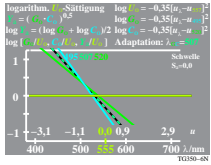

Siehe ähnliche Dateien: <http://130.149.60.45/~farbmetrik/TG35/TG35.HTM>
Technische Information: <http://www.ps.bam.de> oder <http://130.149.60.45/~farbmetrik>

TUB-Registrierung: 20130201-TG35/TG35L0N1.TXT /PS
Anwendung für Messung von Display-Ausgabe

TUB-Material: Code=thdtda