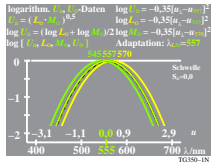

Siehe ähnliche Dateien: <http://130.149.60.45/~farbmetrik/TG35/TG35.HTM>
Technische Information: <http://www.ps.bam.de> oder <http://130.149.60.45/~farbmetrik>

TUB-Registrierung: 20130201-TG35/TG35L0N1.TXT /PS
Anwendung für Messung von Display-Ausgabe

TUB-Material: Code=thdtda