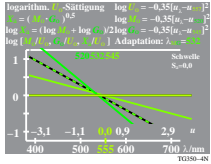

Siehe ähnliche Dateien: <http://130.149.60.45/~farbmetrik/TG35/TG35.HTM>
Technische Information: <http://www.ps.bam.de> oder <http://130.149.60.45/~farbmetrik>

TUB-Registrierung: 20130201-TG35/TG35L0N1.TXT /PS
Anwendung für Messung von Display-Ausgabe

TUB-Material: Code=thdtda