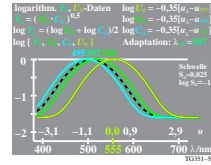

Siehe ähnliche Dateien: <http://130.149.60.45/~farbmetrik/TG35/TG35.HTM>
Technische Information: <http://www.ps.bam.de> oder <http://130.149.60.45/~farbmetrik>

TUB-Registrierung: 20130201-TG35/TG35L0N1.TXT /PS
Anwendung für Messung von Display-Ausgabe

TUB-Material: Code=thdtda