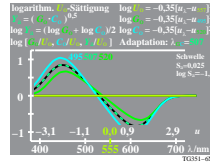

Siehe ähnliche Dateien: <http://130.149.60.45/~farbmetrik/TG35/TG35.HTM>
Technische Information: <http://www.ps.bam.de> oder <http://130.149.60.45/~farbmetrik>

TUB-Registrierung: 20130201-TG35/TG35L0N1.TXT /PS
Anwendung für Messung von Display-Ausgabe

TUB-Material: Code=thdtda