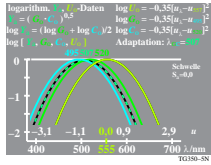

Siehe ähnliche Dateien: <http://130.149.60.45/~farbmetrik/TG35/TG35.HTM>
Technische Information: <http://www.ps.bam.de> oder <http://130.149.60.45/~farbmetrik>

TUB-Registrierung: 20130201-TG35/TG35L0N1.TXT /PS
Anwendung für Messung von Display-Ausgabe

TUB-Material: Code=thdtda