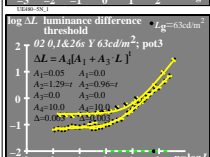

see similar files: http://130.149.60.45/~farbmetrik/UE48/UE48.HTM
 technical information: http://www.ps.bam.de or http://130.149.60.45/~farbmetrik

TUB registration: 20130201-UE48/UE48L0N1.TXT /PS
 application for measurement of display output
 TUB material: code=rhata