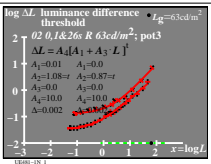

see similar files: http://130.149.60.45/~farbmetrik/UE48/UE48.HTM
 technical information: http://www.ps.bam.de or http://130.149.60.45/~farbmetrik

TUB registration: 20130201-UE48/UE48L0N1.TXT /PS
 application for measurement of display output
 TUB material: code=rhata