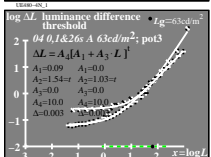

see similar files: http://130.149.60.45/~farbmetrik/UE48/UE48.HTM
 technical information: http://www.ps.bam.de or http://130.149.60.45/~farbmetrik

TUB registration: 20130201-UE48/UE48L0N1.TXT /PS
 application for measurement of display output
 TUB material: code=rhata