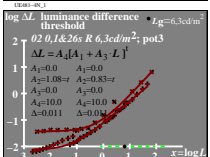

see similar files: http://130.149.60.45/~farbmetrik/UE48/UE48.HTM
 technical information: http://www.ps.bam.de or http://130.149.60.45/~farbmetrik

TUB registration: 20130201-UE48/UE48L0N1.TXT /PS
 application for measurement of display output
 TUB material: code=rhata