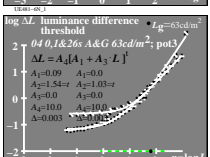

see similar files: http://130.149.60.45/~farbmetrik/UE48/UE48.HTM
 technical information: http://www.ps.bam.de or http://130.149.60.45/~farbmetrik

TUB registration: 20130201-UE48/UE48L0N1.TXT /PS
 application for measurement of display output
 TUB material: code=rhata