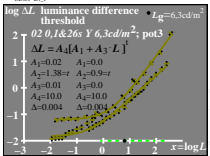

see similar files: http://130.149.60.45/~farbmetrik/UE48/UE48.HTM
 technical information: http://www.ps.bam.de or http://130.149.60.45/~farbmetrik

TUB registration: 20130201-UE48/UE48L0N1.TXT /PS
 application for measurement of display output
 TUB material: code=rhata