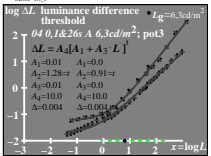

see similar files: http://130.149.60.45/~farbmetrik/UE48/UE48.HTM
 technical information: http://www.ps.bam.de or http://130.149.60.45/~farbmetrik

TUB registration: 20130201-UE48/UE48L0N1.TXT /PS
 application for measurement of display output
 TUB material: code=rhata