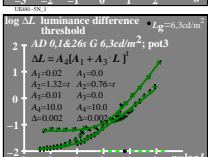

see similar files: http://130.149.60.45/~farbmetrik/UE48/UE48.HTM
 technical information: http://www.ps.bam.de or http://130.149.60.45/~farbmetrik

TUB registration: 20130201-UE48/UE48L0N1.TXT /PS
 application for measurement of display output
 TUB material: code=rhata