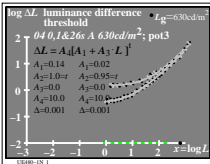

see similar files: http://130.149.60.45/~farbmetrik/UE48/UE48.HTM
 technical information: http://www.ps.bam.de or http://130.149.60.45/~farbmetrik

TUB registration: 20130201-UE48/UE48L0N1.TXT /PS
 application for measurement of display output
 TUB material: code=rhata