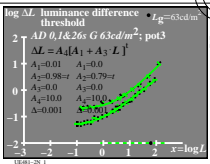

see similar files: http://130.149.60.45/~farbmetrik/UE48/UE48.HTM
 technical information: http://www.ps.bam.de or http://130.149.60.45/~farbmetrik

TUB registration: 20130201-UE48/UE48L0N1.TXT /PS
 application for measurement of display output
 TUB material: code=rhata