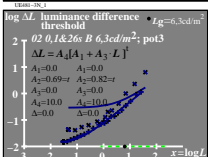

see similar files: http://130.149.60.45/~farbmetrik/UE48/UE48.HTM
 technical information: http://www.ps.bam.de or http://130.149.60.45/~farbmetrik

TUB registration: 20130201-UE48/UE48L0N1.TXT /PS
 application for measurement of display output
 TUB material: code=rhata