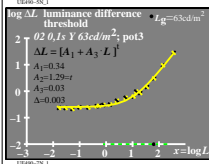

see similar files: http://130.149.60.45/~farbmetrik/UE49/UE49.HTM
technical information: http://www.ps.bam.de or http://130.149.60.45/~farbmetrik

TUB registration: 20130201-UE49/UE49LON1.TXT /PS
application for measurement of display output

TUB material: code=rhata