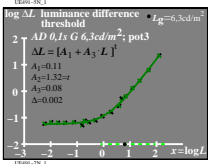

see similar files: http://130.149.60.45/~farbmetrik/UE49/UE49.HTM  
 technical information: http://www.ps.bam.de or http://130.149.60.45/~farbmetrik

TUB registration: 20130201-UE49/UE49LON1.TXT /PS  
 application for measurement of display output