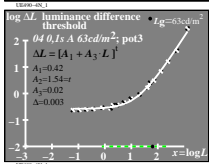

see similar files: http://130.149.60.45/~farbmetrik/UE49/UE49.HTM  
 technical information: http://www.ps.bam.de or http://130.149.60.45/~farbmetrik

TUB registration: 20130201-UE49/UE49LON1.TXT /PS  
 application for measurement of display output