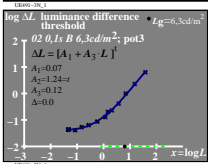

see similar files: http://130.149.60.45/~farbmetrik/UE49/UE49.HTM  
 technical information: http://www.ps.bam.de or http://130.149.60.45/~farbmetrik

TUB registration: 20130201-UE49/UE49LON1.TXT /PS  
 application for measurement of display output