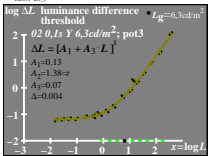

see similar files: http://130.149.60.45/~farbmetrik/UE49/UE49.HTM  
 technical information: http://www.ps.bam.de or http://130.149.60.45/~farbmetrik

TUB registration: 20130201-UE49/UE49LON1.TXT /PS  
 application for measurement of display output