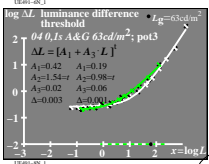

see similar files: http://130.149.60.45/~farbmetrik/UE49/UE49.HTM  
 technical information: http://www.ps.bam.de or http://130.149.60.45/~farbmetrik

TUB registration: 20130201-UE49/UE49LON1.TXT /PS  
 application for measurement of display output