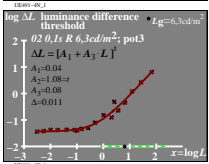

see similar files: http://130.149.60.45/~farbmetrik/UE49/UE49.HTM  
 technical information: http://www.ps.bam.de or http://130.149.60.45/~farbmetrik

TUB registration: 20130201-UE49/UE49LON1.TXT /PS  
 application for measurement of display output