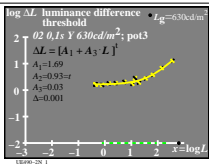

see similar files: http://130.149.60.45/~farbmetrik/UE49/UE49.HTM  
 technical information: http://www.ps.bam.de or http://130.149.60.45/~farbmetrik

TUB registration: 20130201-UE49/UE49LON1.TXT /PS  
 application for measurement of display output