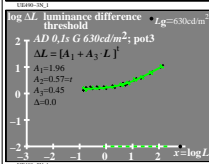

see similar files: http://130.149.60.45/~farbmetrik/UE49/UE49.HTM  
 technical information: http://www.ps.bam.de or http://130.149.60.45/~farbmetrik

TUB registration: 20130201-UE49/UE49LON1.TXT /PS  
 application for measurement of display output