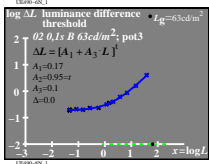

see similar files: http://130.149.60.45/~farbmetrik/UE49/UE49.HTM  
 technical information: http://www.ps.bam.de or http://130.149.60.45/~farbmetrik

TUB registration: 20130201-UE49/UE49LON1.TXT /PS  
 application for measurement of display output