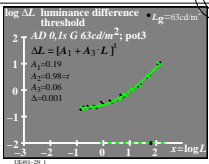

see similar files: http://130.149.60.45/~farbmetrik/UE49/UE49.HTM  
 technical information: http://www.ps.bam.de or http://130.149.60.45/~farbmetrik

TUB registration: 20130201-UE49/UE49LON1.TXT /PS  
 application for measurement of display output