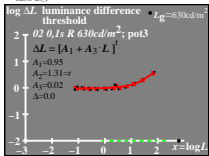

see similar files: http://130.149.60.45/~farbmetrik/UE49/UE49.HTM  
 technical information: http://www.ps.bam.de or http://130.149.60.45/~farbmetrik

TUB registration: 20130201-UE49/UE49LON1.TXT /PS  
 application for measurement of display output