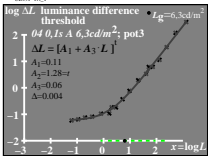

see similar files: http://130.149.60.45/~farbmetrik/UE49/UE49.HTM  
 technical information: http://www.ps.bam.de or http://130.149.60.45/~farbmetrik

TUB registration: 20130201-UE49/UE49LON1.TXT /PS  
 application for measurement of display output