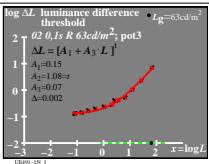

see similar files: http://130.149.60.45/~farbmetrik/UE49/UE49.HTM  
 technical information: http://www.ps.bam.de or http://130.149.60.45/~farbmetrik

TUB registration: 20130201-UE49/UE49LON1.TXT /PS  
 application for measurement of display output