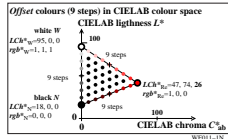

see similar files: http://130.149.60.45/~farbmetrik/WE01/WE01.HTM
 technical information: http://www.ps.bam.de or http://130.149.60.45/~farbmetrik

TUB-test chart WE01; Examples of affine colour metric
 rgb^* input and LCh^* output of Ostwald and offset colours

input: w/rgb/cmyk → w/rgb/cmyk_

TUB registration: 20130201-WE01/WE01L0N1.TXT /PS
 application for measurement of display output

TUB material: code=thata