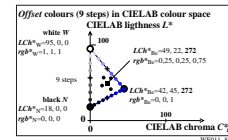

see similar files: http://130.149.60.45/~farbmetrik/WE01/WE01.HTM
 technical information: http://www.ps.bam.de or http://130.149.60.45/~farbmetrik

TUB-test chart WE01; Examples of affine colour metric
 rgb^* input and LCh^* output of Ostwald and offset colours

input: w/rgb/cmyk → w/rgb/cmyk_

TUB registration: 20130201-WE01/WE01L0N1.TXT /PS
 application for measurement of display output

TUB material: code=thata