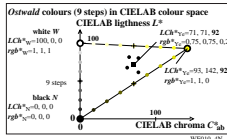

see similar files: http://130.149.60.45/~farbmetrik/WE01/WE01.HTM
 technical information: http://www.ps.bam.de or http://130.149.60.45/~farbmetrik

TUB-test chart WE01; Examples of affine colour metric
 rgb^* input and LCh^* output of Ostwald and offset colours

input: w/rgb/cmyk → w/rgb/cmyk_

TUB registration: 20130201-WE01/WE01L0N1.TXT /PS
 application for measurement of display output

TUB material: code=thata