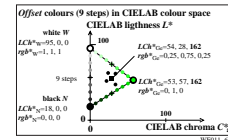

see similar files: http://130.149.60.45/~farbmetrik/WE01/WE01.HTM
 technical information: http://www.ps.bam.de or http://130.149.60.45/~farbmetrik

TUB-test chart WE01; Examples of affine colour metric
 rgb^* input and LCh^* output of Ostwald and offset colours

input: w/rgb/cmyk → w/rgb/cmyk_

TUB registration: 20130201-WE01/WE01L0N1.TXT /PS
 application for measurement of display output

TUB material: code=thata