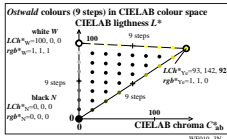

see similar files: http://130.149.60.45/~farbmetrik/WE01/WE01.HTM
 technical information: http://www.ps.bam.de or http://130.149.60.45/~farbmetrik

TUB-test chart WE01; Examples of affine colour metric
 rgb^* input and LCh^* output of Ostwald and offset colours

input: w/rgb/cmyk → w/rgb/cmyk_

TUB registration: 20130201-WE01/WE01L0N1.TXT /PS
 application for measurement of display output

TUB material: code=thata