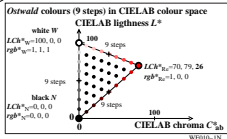

see similar files: http://130.149.60.45/~farbmetrik/WE01/WE01.HTM
 technical information: http://www.ps.bam.de or http://130.149.60.45/~farbmetrik

TUB-test chart WE01; Examples of affine colour metric
 rgb^* input and LCh^* output of Ostwald and offset colours

input: w/rgb/cmyk → w/rgb/cmyk_

TUB registration: 20130201-WE01/WE01L0N1.TXT /PS
 application for measurement of display output

TUB material: code=thata