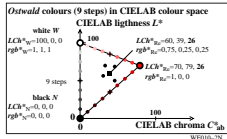

see similar files: http://130.149.60.45/~farbmetrik/WE01/WE01.HTM
 technical information: http://www.ps.bam.de or http://130.149.60.45/~farbmetrik

TUB-test chart WE01; Examples of affine colour metric
 rgb^* input and LCh^* output of Ostwald and offset colours

input: w/rgb/cmyk → w/rgb/cmyk_

TUB registration: 20130201-WE01/WE01L0N1.TXT /PS
 application for measurement of display output

TUB material: code=thata