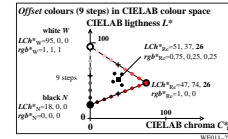

see similar files: http://130.149.60.45/~farbmetrik/WE01/WE01.HTM
 technical information: http://www.ps.bam.de or http://130.149.60.45/~farbmetrik

TUB-test chart WE01; Examples of affine colour metric
 rgb^* input and LCh^* output of Ostwald and offset colours

input: w/rgb/cmyk → w/rgb/cmyk_

TUB registration: 20130201-WE01/WE01L0N1.TXT /PS
 application for measurement of display output

TUB material: code=thata