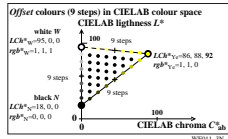

see similar files: http://130.149.60.45/~farbmetrik/WE01/WE01.HTM
 technical information: http://www.ps.bam.de or http://130.149.60.45/~farbmetrik

TUB-test chart WE01; Examples of affine colour metric
 rgb^* input and LCh^* output of Ostwald and offset colours

input: w/rgb/cmyk → w/rgb/cmyk_

TUB registration: 20130201-WE01/WE01L0N1.TXT /PS
 application for measurement of display output

TUB material: code=thata