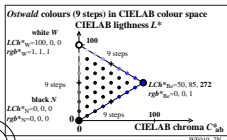

see similar files: http://130.149.60.45/~farbmetrik/WE01/WE01.HTM
 technical information: http://www.ps.bam.de or http://130.149.60.45/~farbmetrik

TUB-test chart WE01; Examples of affine colour metric
 rgb^* input and LCh^* output of Ostwald and offset colours

input: w/rgb/cmyk → w/rgb/cmyk_

TUB registration: 20130201-WE01/WE01L0N1.TXT /PS
 application for measurement of display output

TUB material: code=thata