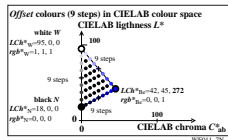

see similar files: http://130.149.60.45/~farbmetrik/WE01/WE01.HTM
 technical information: http://www.ps.bam.de or http://130.149.60.45/~farbmetrik

TUB-test chart WE01; Examples of affine colour metric
 rgb^* input and LCh^* output of Ostwald and offset colours

input: w/rgb/cmyk → w/rgb/cmyk_

TUB registration: 20130201-WE01/WE01L0N1.TXT /PS
 application for measurement of display output

TUB material: code=thata