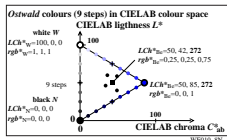

see similar files: http://130.149.60.45/~farbmetrik/WE01/WE01.HTM
 technical information: http://www.ps.bam.de or http://130.149.60.45/~farbmetrik

TUB-test chart WE01; Examples of affine colour metric
 rgb^* input and LCh^* output of Ostwald and offset colours

input: w/rgb/cmyk → w/rgb/cmyk_

TUB registration: 20130201-WE01/WE01L0N1.TXT /PS
 application for measurement of display output

TUB material: code=thata