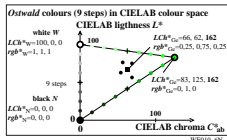

see similar files: http://130.149.60.45/~farbmetrik/WE01/WE01.HTM
 technical information: http://www.ps.bam.de or http://130.149.60.45/~farbmetrik

TUB-test chart WE01; Examples of affine colour metric
 rgb^* input and LCh^* output of Ostwald and offset colours

input: w/rgb/cmyk → w/rgb/cmyk_

TUB registration: 20130201-WE01/WE01L0N1.TXT /PS
 application for measurement of display output

TUB material: code=thata