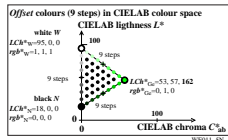

see similar files: http://130.149.60.45/~farbmetrik/WE01/WE01.HTM
 technical information: http://www.ps.bam.de or http://130.149.60.45/~farbmetrik

TUB-test chart WE01; Examples of affine colour metric
 rgb^* input and LCh^* output of Ostwald and offset colours

input: w/rgb/cmyk → w/rgb/cmyk_

TUB registration: 20130201-WE01/WE01L0N1.TXT /PS
 application for measurement of display output

TUB material: code=thata