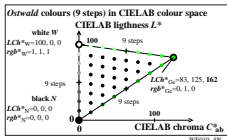

see similar files: http://130.149.60.45/~farbmetrik/WE01/WE01.HTM
 technical information: http://www.ps.bam.de or http://130.149.60.45/~farbmetrik

TUB-test chart WE01; Examples of affine colour metric
 rgb^* input and LCh^* output of Ostwald and offset colours

input: w/rgb/cmyk → w/rgb/cmyk_

TUB registration: 20130201-WE01/WE01L0N1.TXT /PS
 application for measurement of display output

TUB material: code=thata