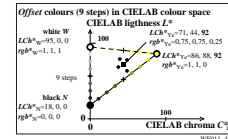

see similar files: http://130.149.60.45/~farbmetrik/WE01/WE01.HTM
 technical information: http://www.ps.bam.de or http://130.149.60.45/~farbmetrik

TUB-test chart WE01; Examples of affine colour metric
 rgb^* input and LCh^* output of Ostwald and offset colours

input: w/rgb/cmyk → w/rgb/cmyk_

TUB registration: 20130201-WE01/WE01L0N1.TXT /PS
 application for measurement of display output

TUB material: code=thata