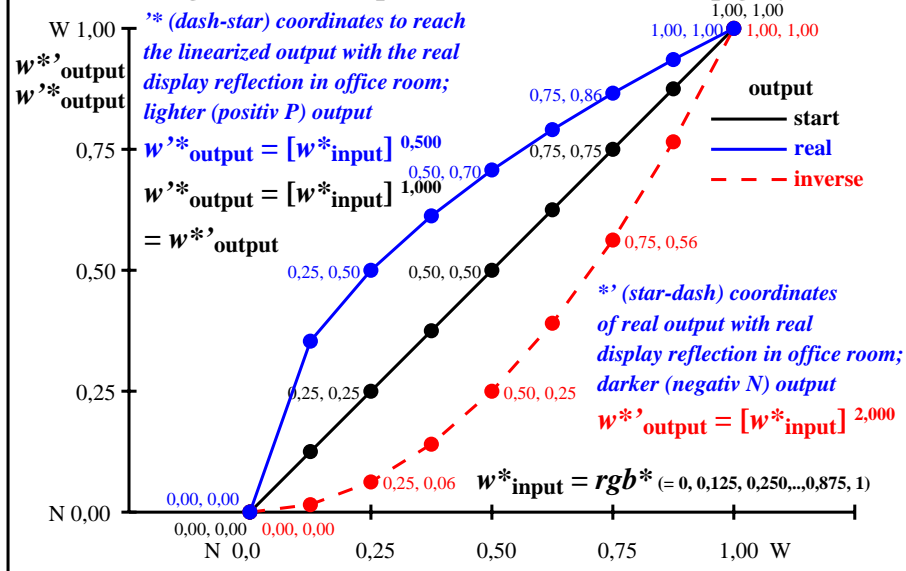

### Colour management for output linearization of a 9 step grey scale

### Colour management for output linearization of a 9 step grey scale

geo60-3n

geo61-3n