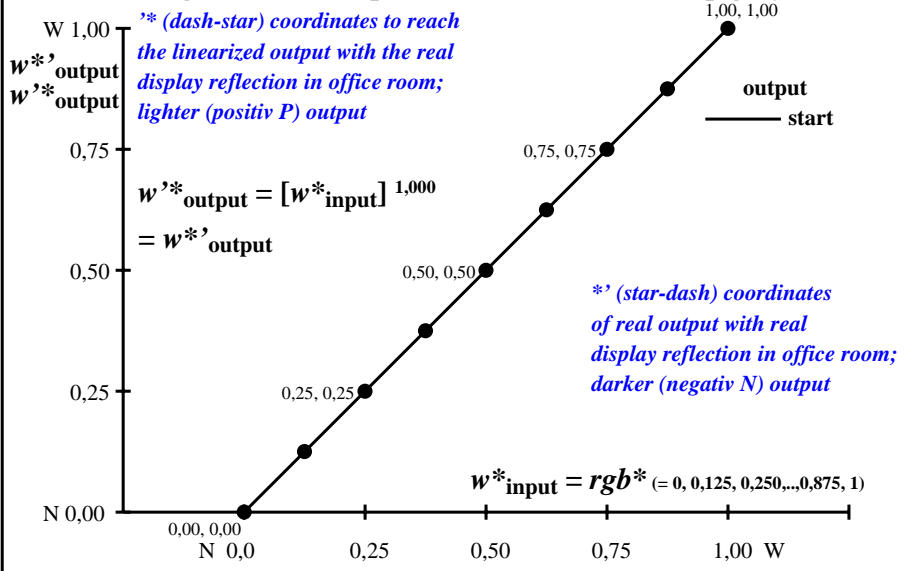

### Colour management for output linearization of a 9 step grey scale

### Colour management for output linearization of a 9 step grey scale

geo60-3n

geo61-3n