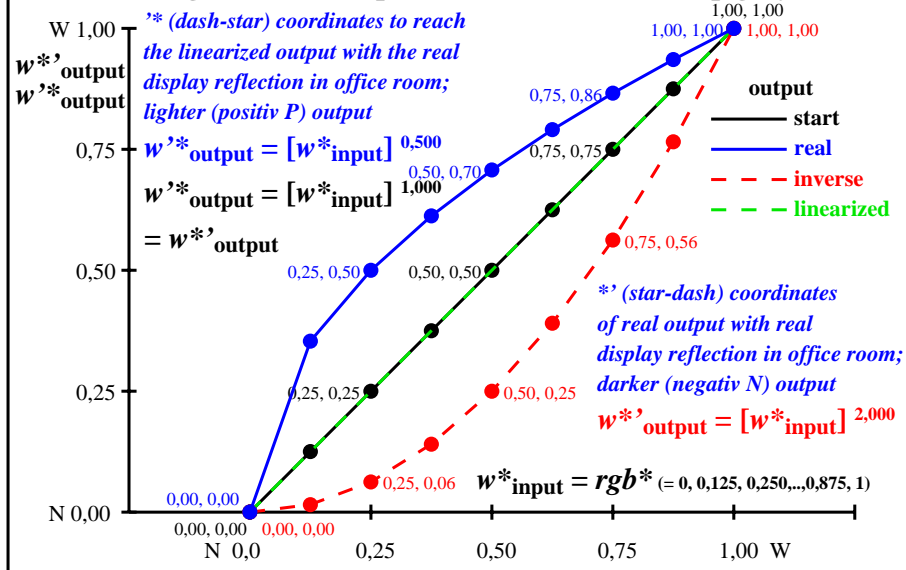

### Colour management for output linearization of a 9 step grey scale

### Colour management for output linearization of a 9 step grey scale

geo70-3n

geo71-3n