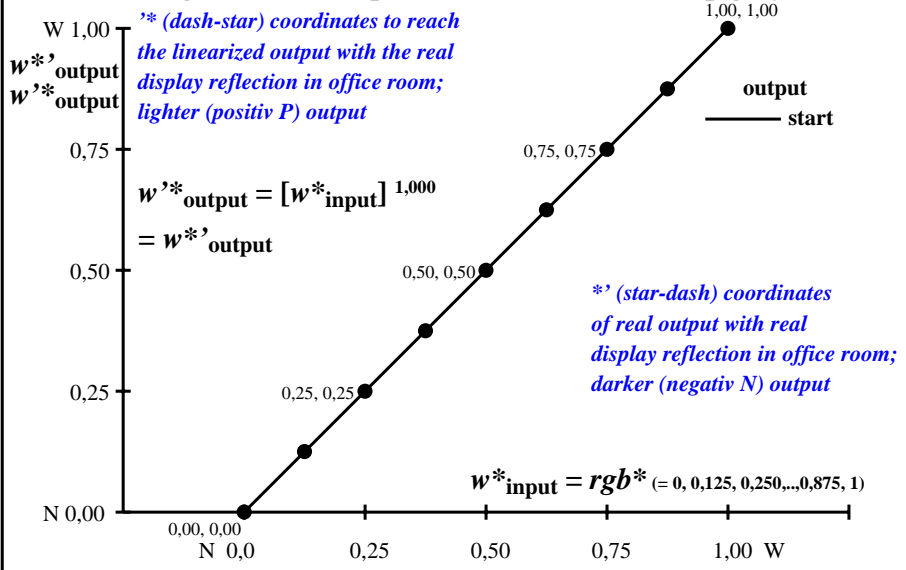

### Colour management for output linearization of a 9 step grey scale

### Colour management for output linearization of a 9 step grey scale

geo70-3n

geo71-3n